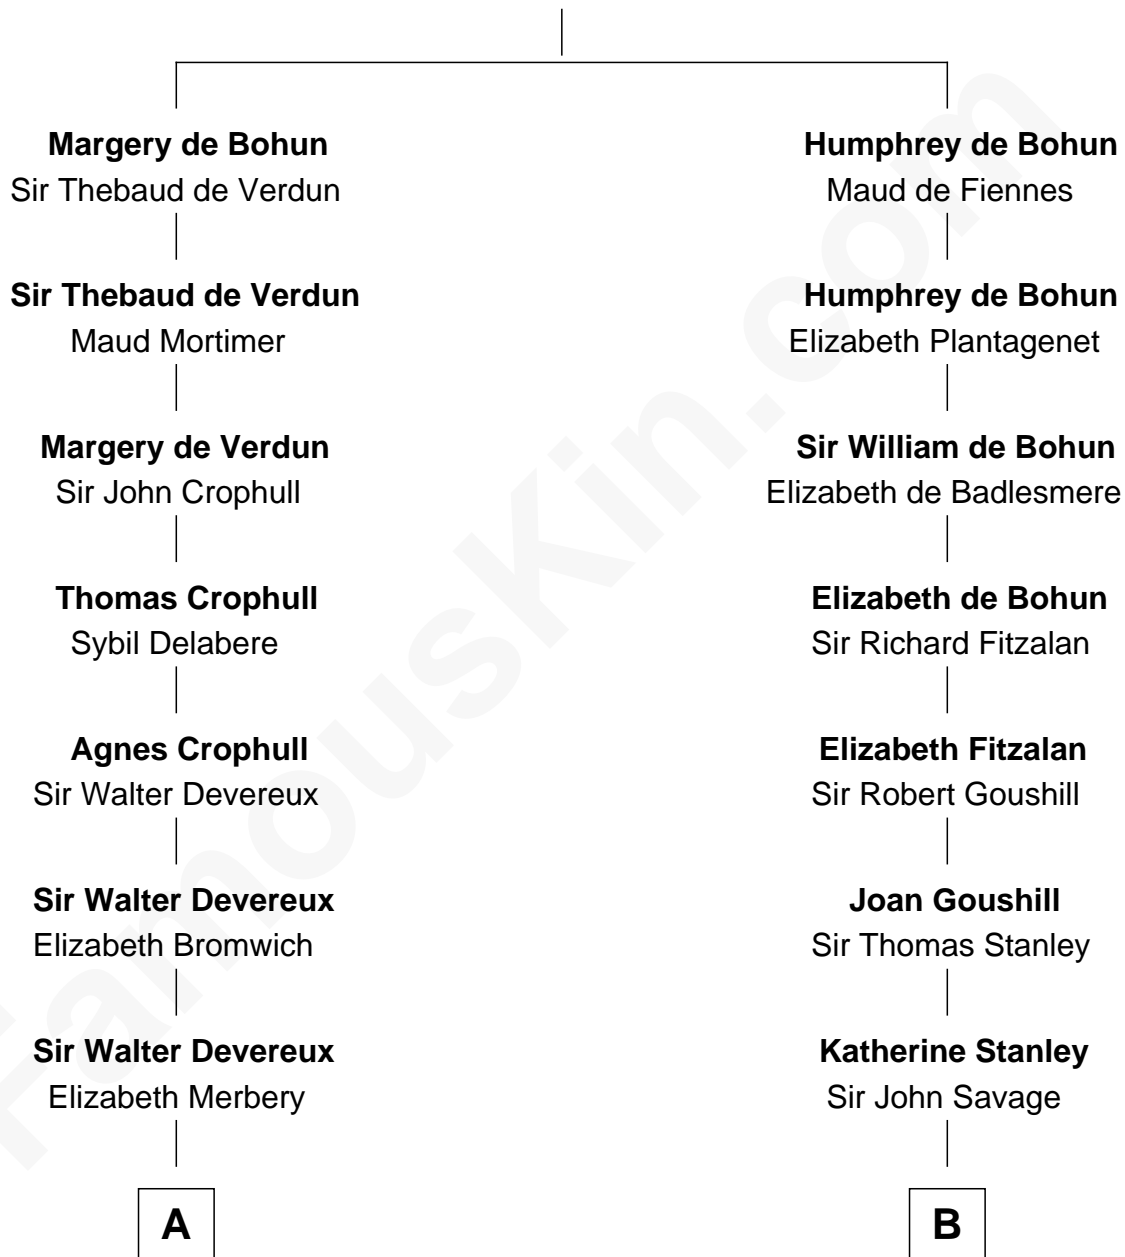

# FamousKin.com Relationship Chart of

**DeWitt Clinton**

*6th Governor of New York*

17th cousin 1 time removed of

**Zachary Taylor**

*12th U.S. President*

**Sir Humphrey de Bohun**

Eleanor de Braiose

C

|  
**Sarah Dabney Strother**

Col. Richard Taylor

|  
**Zachary Taylor**

*12th U.S. President*

FamousKin.com