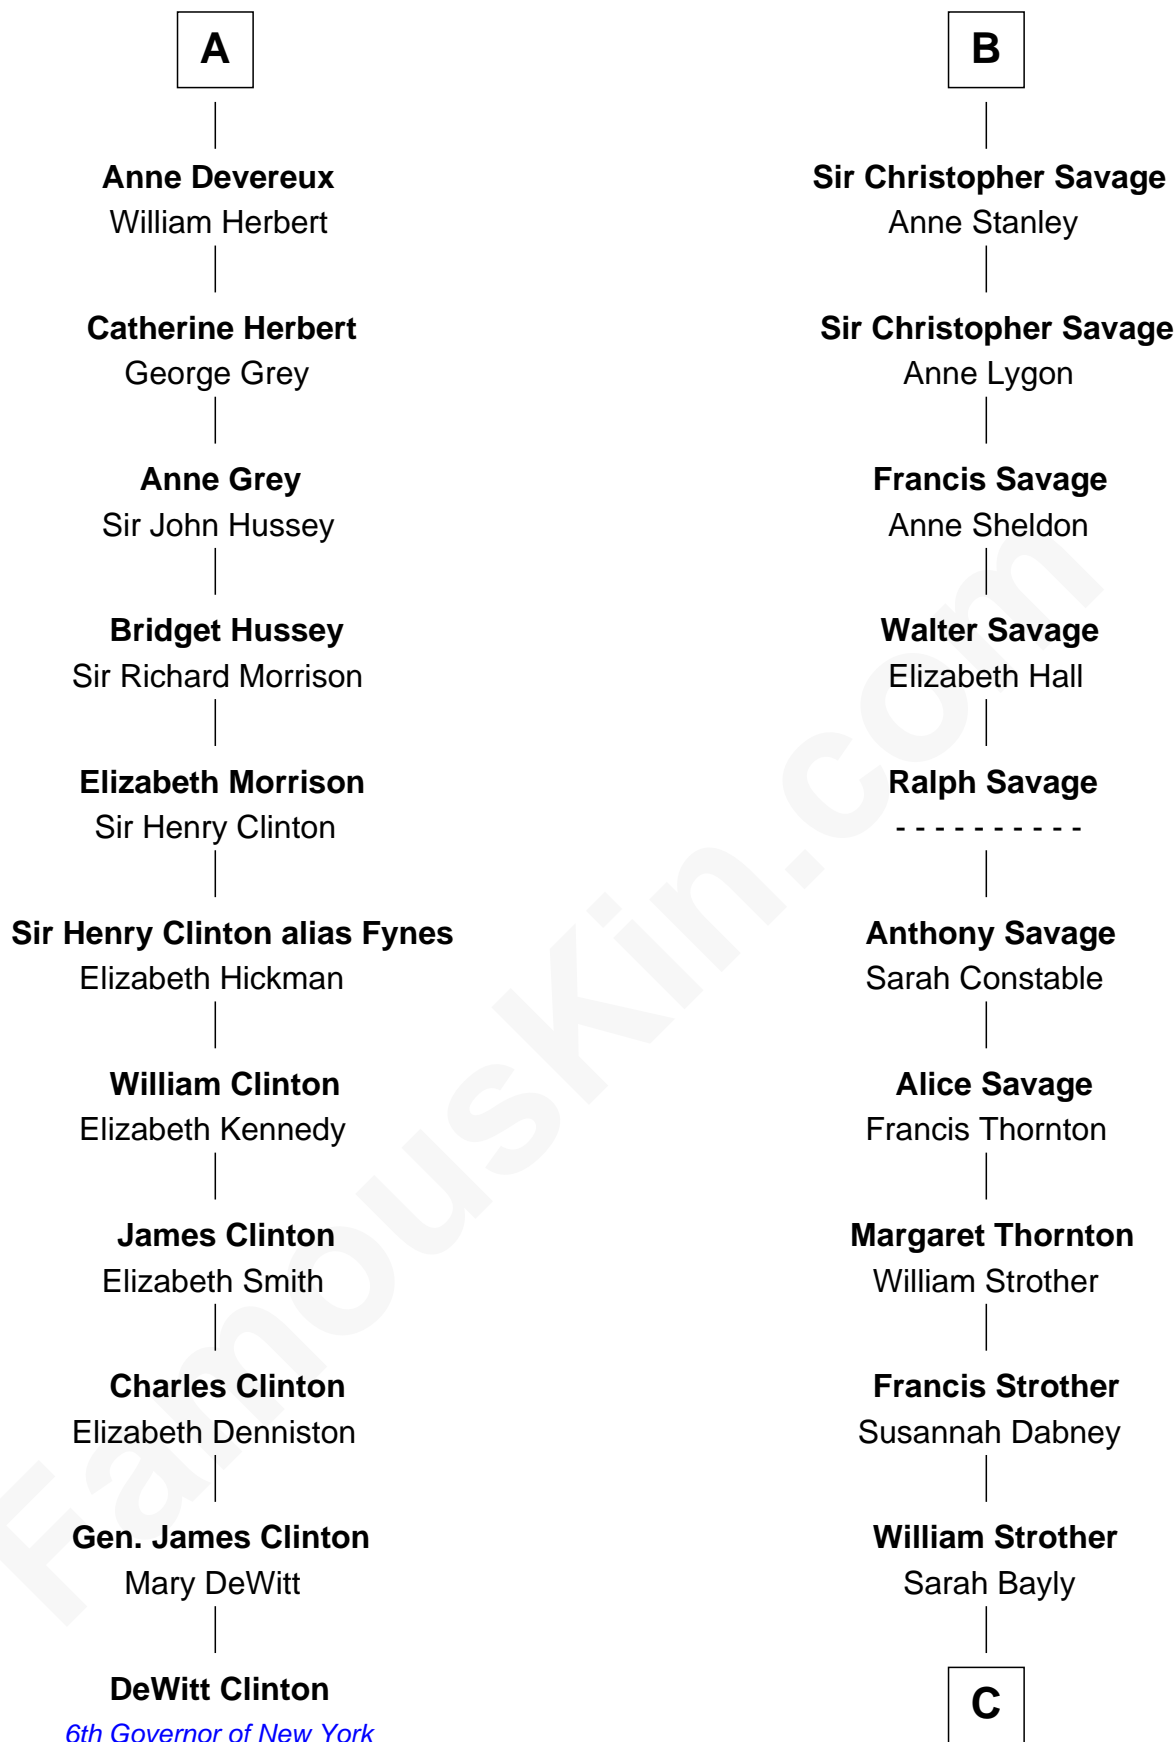

# FamousKin.com Relationship Chart of

**DeWitt Clinton**

*6th Governor of New York*

17th cousin 1 time removed of

**Zachary Taylor**

*12th U.S. President*

**Sir Humphrey de Bohun**

Eleanor de Braiose

C

|  
**Sarah Dabney Strother**

Col. Richard Taylor

|  
**Zachary Taylor**

*12th U.S. President*

FamousKin.com