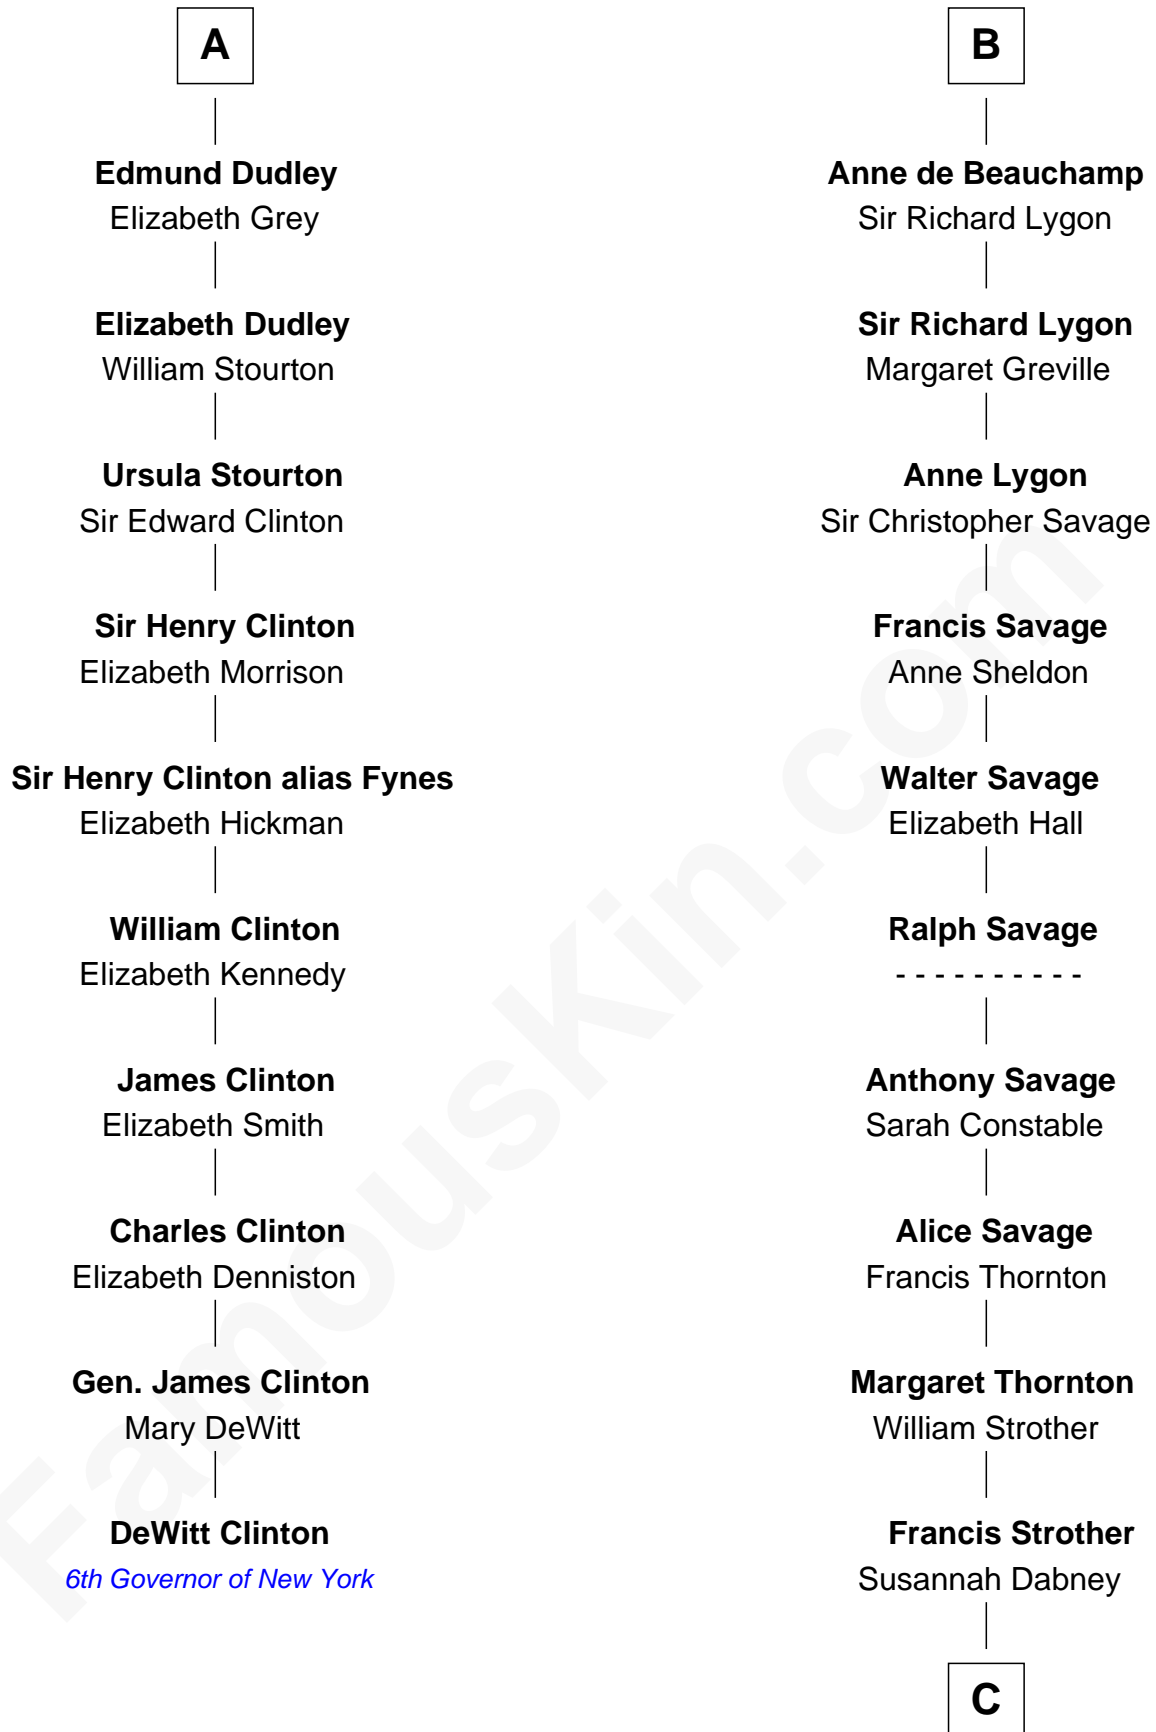

FamousKin.com Relationship Chart of

DeWitt Clinton

6th Governor of New York

16th cousin 3 times removed of

Zachary Taylor

12th U.S. President

Sir Hugh le Despencer

Isabella de Beauchamp

Eleanor de Clare

Sir Edward le Despencer

Anne de Ferrers

Edward Despencer

Elizabeth Burghersh

Margaret Despencer

Robert de Ferrers

Sir Edmund Ferrers

Ellen Roche

Margaret Ferrers

John de Beauchamp

Sir Richard de Beauchamp

Elizabeth Stafford

B

C

William Strother

Sarah Bayly

Sarah Dabney Strother

Col. Richard Taylor

Zachary Taylor

12th U.S. President

FamousKin.com