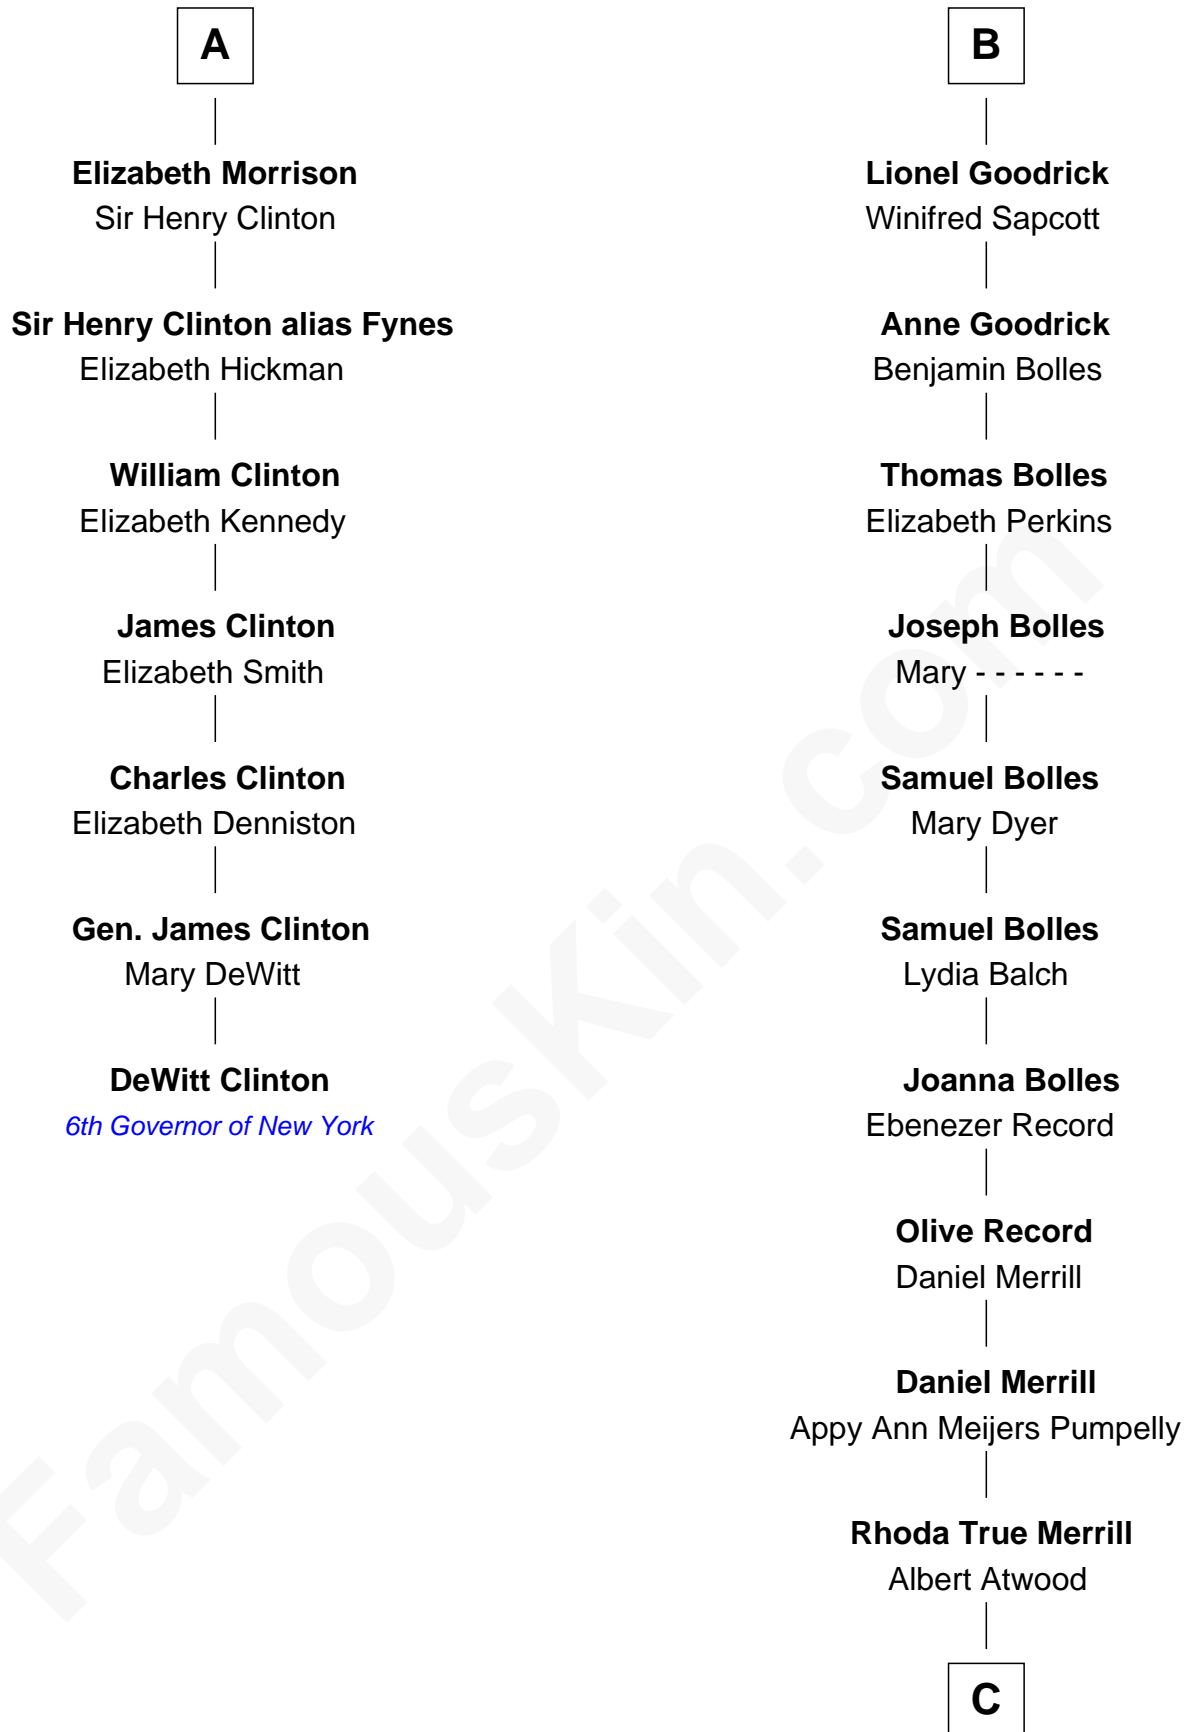

# FamousKin.com Relationship Chart of

**DeWitt Clinton**

*6th Governor of New York*

13th cousin 8 times removed of

**Dave Cowens**

*NBA Hall of Famer*

**C**

**Thomas Albert Atwood**

Priscilla Ann Kelly

**Charles Albert Atwood**

Mina Sylvia Cundiff

**Stanley True Atwood**

Dorothy Ann Ulrich

**Ruth Ellen Atwood**

John Joseph Cowens

**Dave Cowens**