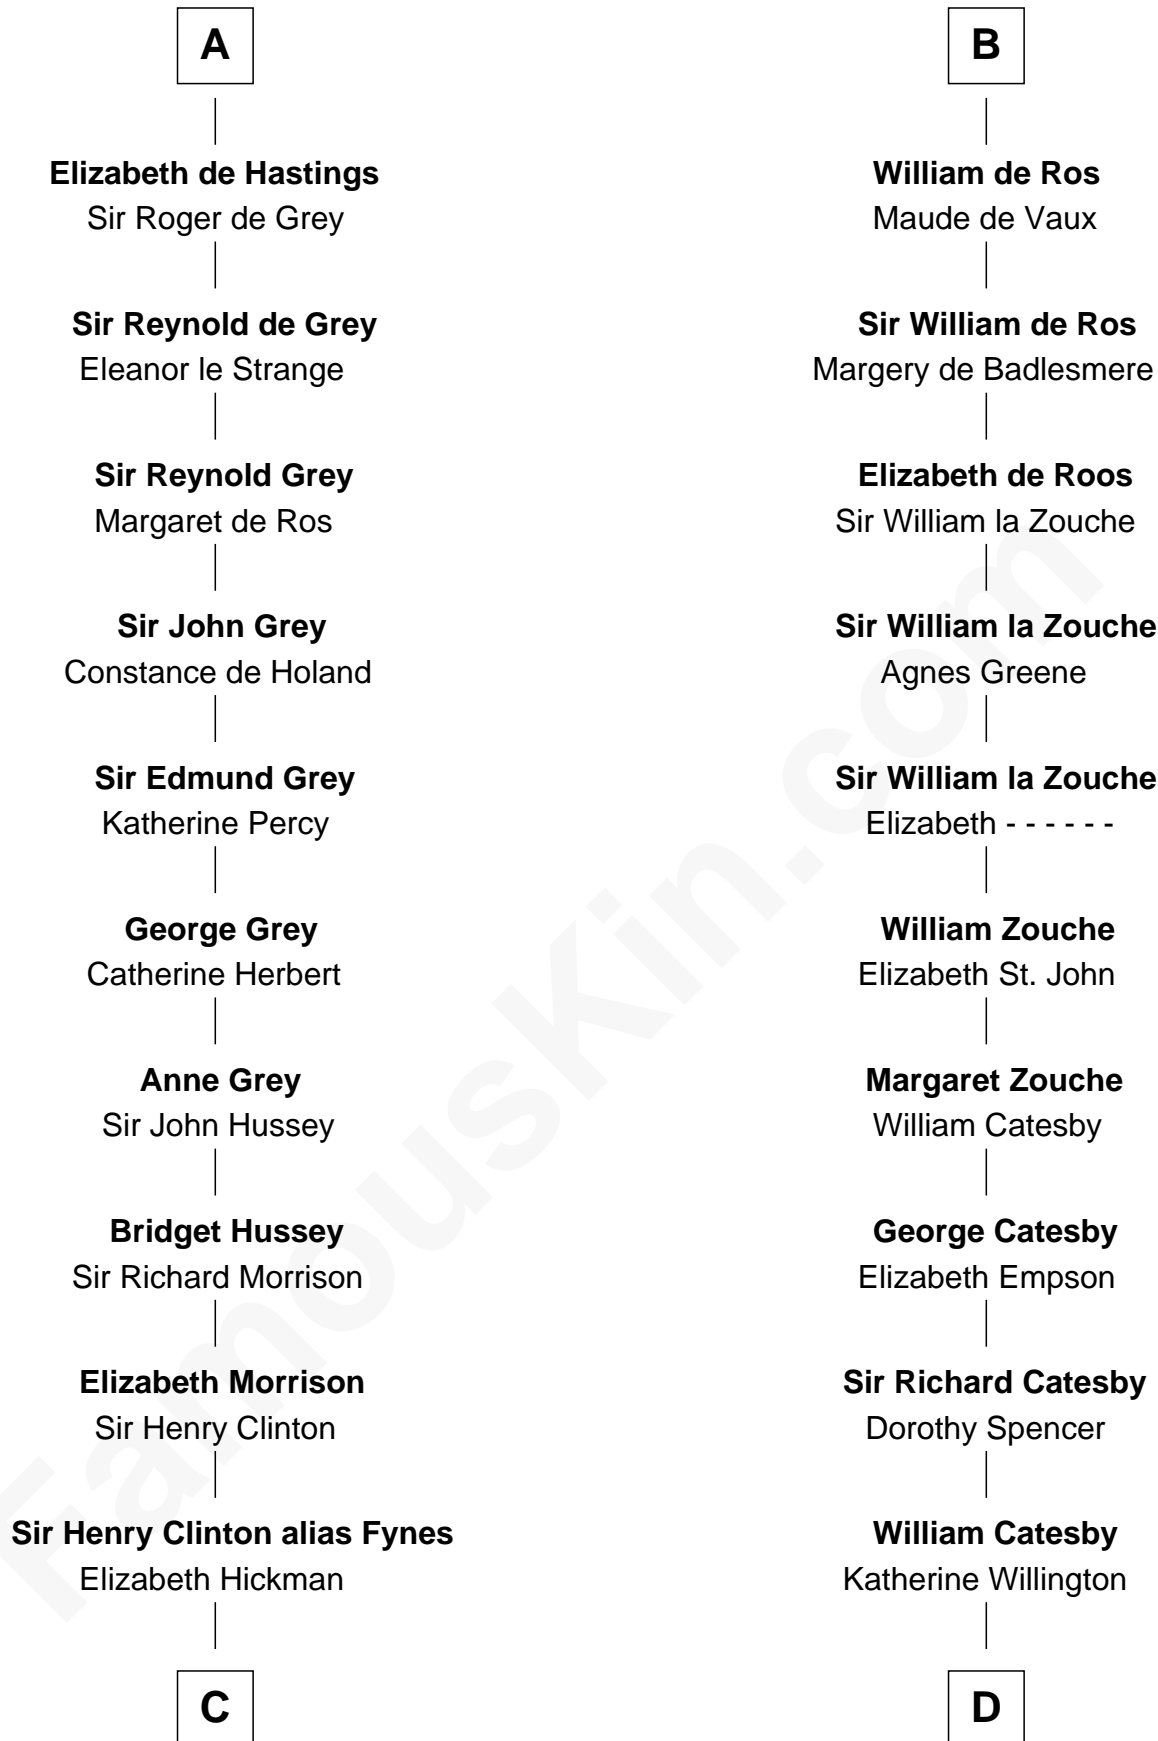

FamousKin.com Relationship Chart of

DeWitt Clinton

6th Governor of New York

18th cousin 3 times removed of

Robert Catesby

Leader of Gunpowder Plot

Lambert II of Lens
Adelaide of Normandy

Judith of Lens
Waltheof II of Northumbria

A

Judith of Lens
Waltheof II of Northumbria

Maud of Northumberland
David I, King of Scotland

Henry of Huntingdon
Ada de Warenne

William I, King of Scotland
----- Avenal

Isabel of Scotland
Robert de Ros

Sir William de Ros
Lucy FitzPiers

Sir Robert de Ros
Isabel de Aubeney

B

C

William Clinton
Elizabeth Kennedy

James Clinton
Elizabeth Smith

Charles Clinton
Elizabeth Denniston

Gen. James Clinton
Mary DeWitt

DeWitt Clinton
6th Governor of New York

D

Sir William Catesby
Anne Throckmorton

Robert Catesby
Leader of Gunpowder Plot

FamousKin.com