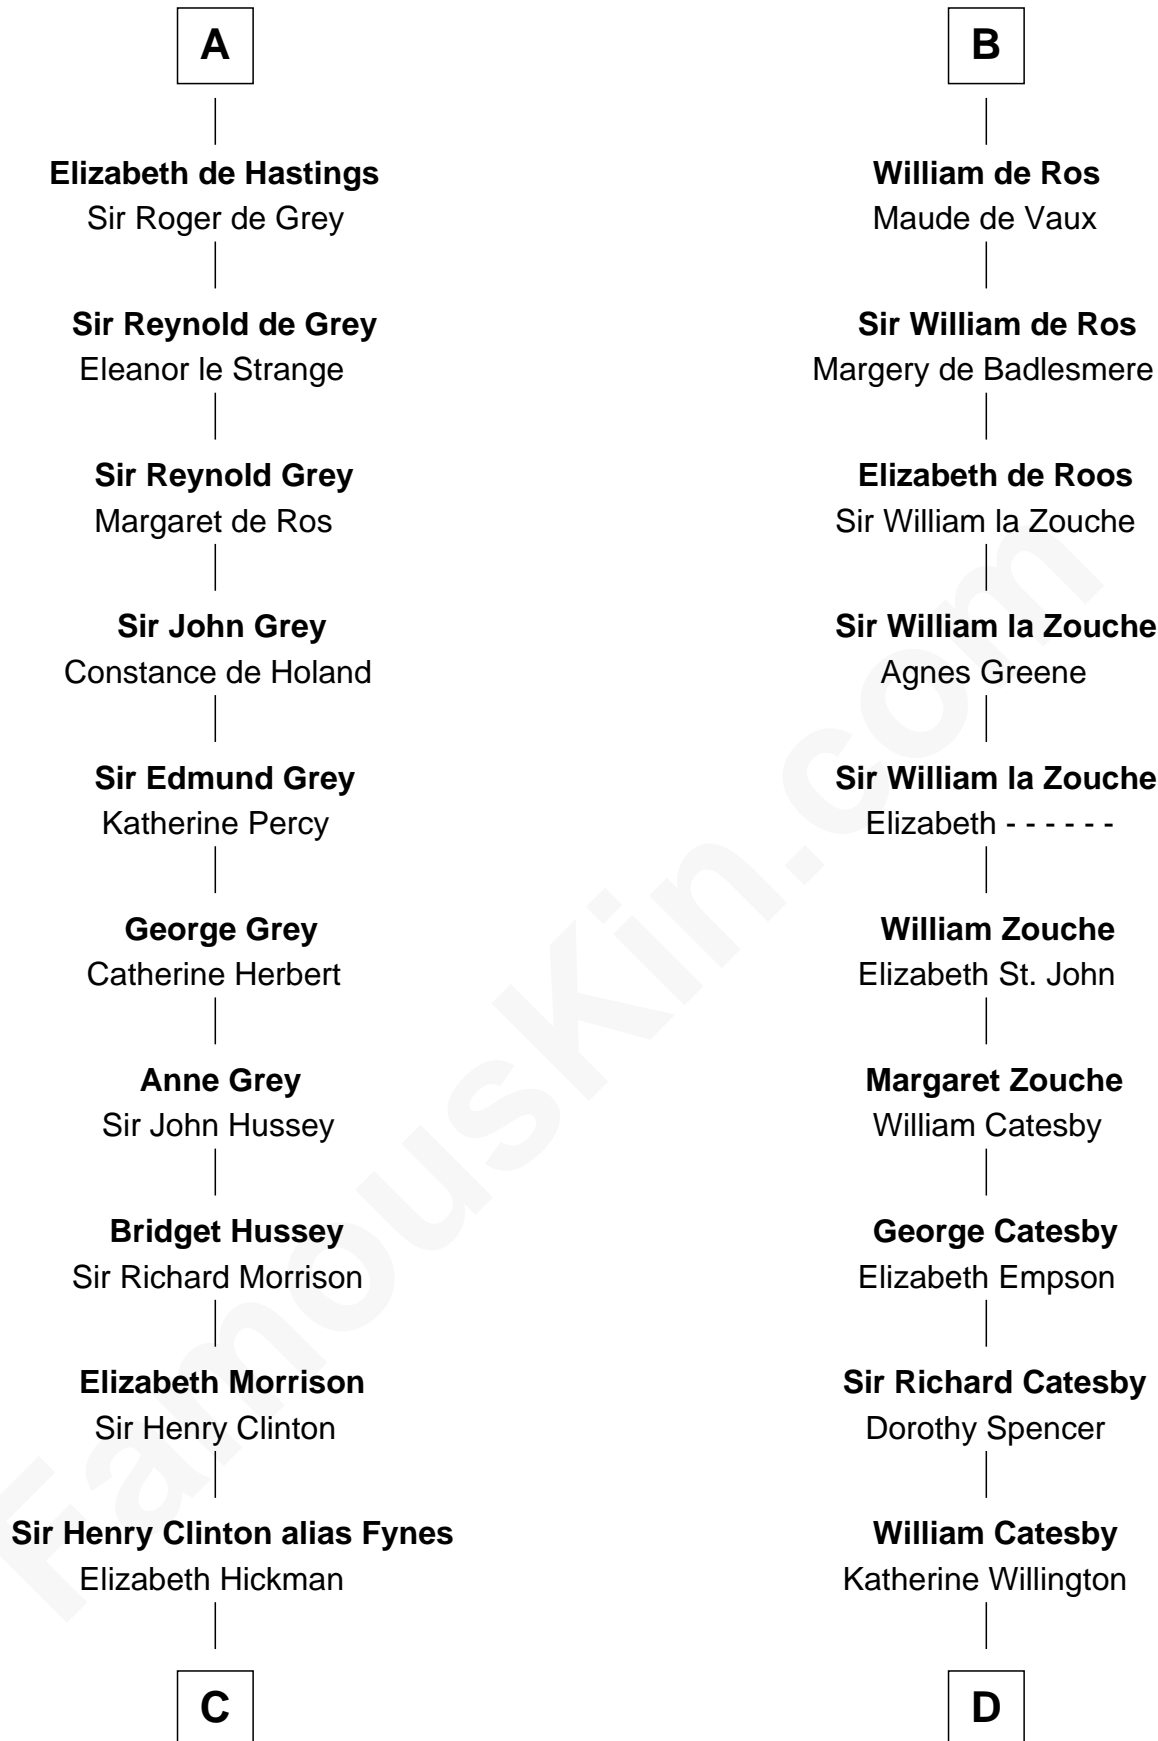

FamousKin.com Relationship Chart of

DeWitt Clinton

6th Governor of New York

18th cousin 3 times removed of

Robert Catesby

Leader of Gunpowder Plot

Sigurd of Northumbria

AEIfflaed of Bernicia

Judith of Lens

Maud of Northumberland

David I, King of Scotland

Henry of Huntingdon

Ada de Warenne

William I, King of Scotland

----- Avenal

Isabel of Scotland

Robert de Ros

Sir William de Ros

Lucy FitzPiers

Sir Robert de Ros

Isabel de Aubeney

B

C

William Clinton
Elizabeth Kennedy

James Clinton
Elizabeth Smith

Charles Clinton
Elizabeth Denniston

Gen. James Clinton
Mary DeWitt

DeWitt Clinton
6th Governor of New York

D

Sir William Catesby
Anne Throckmorton

Robert Catesby
Leader of Gunpowder Plot