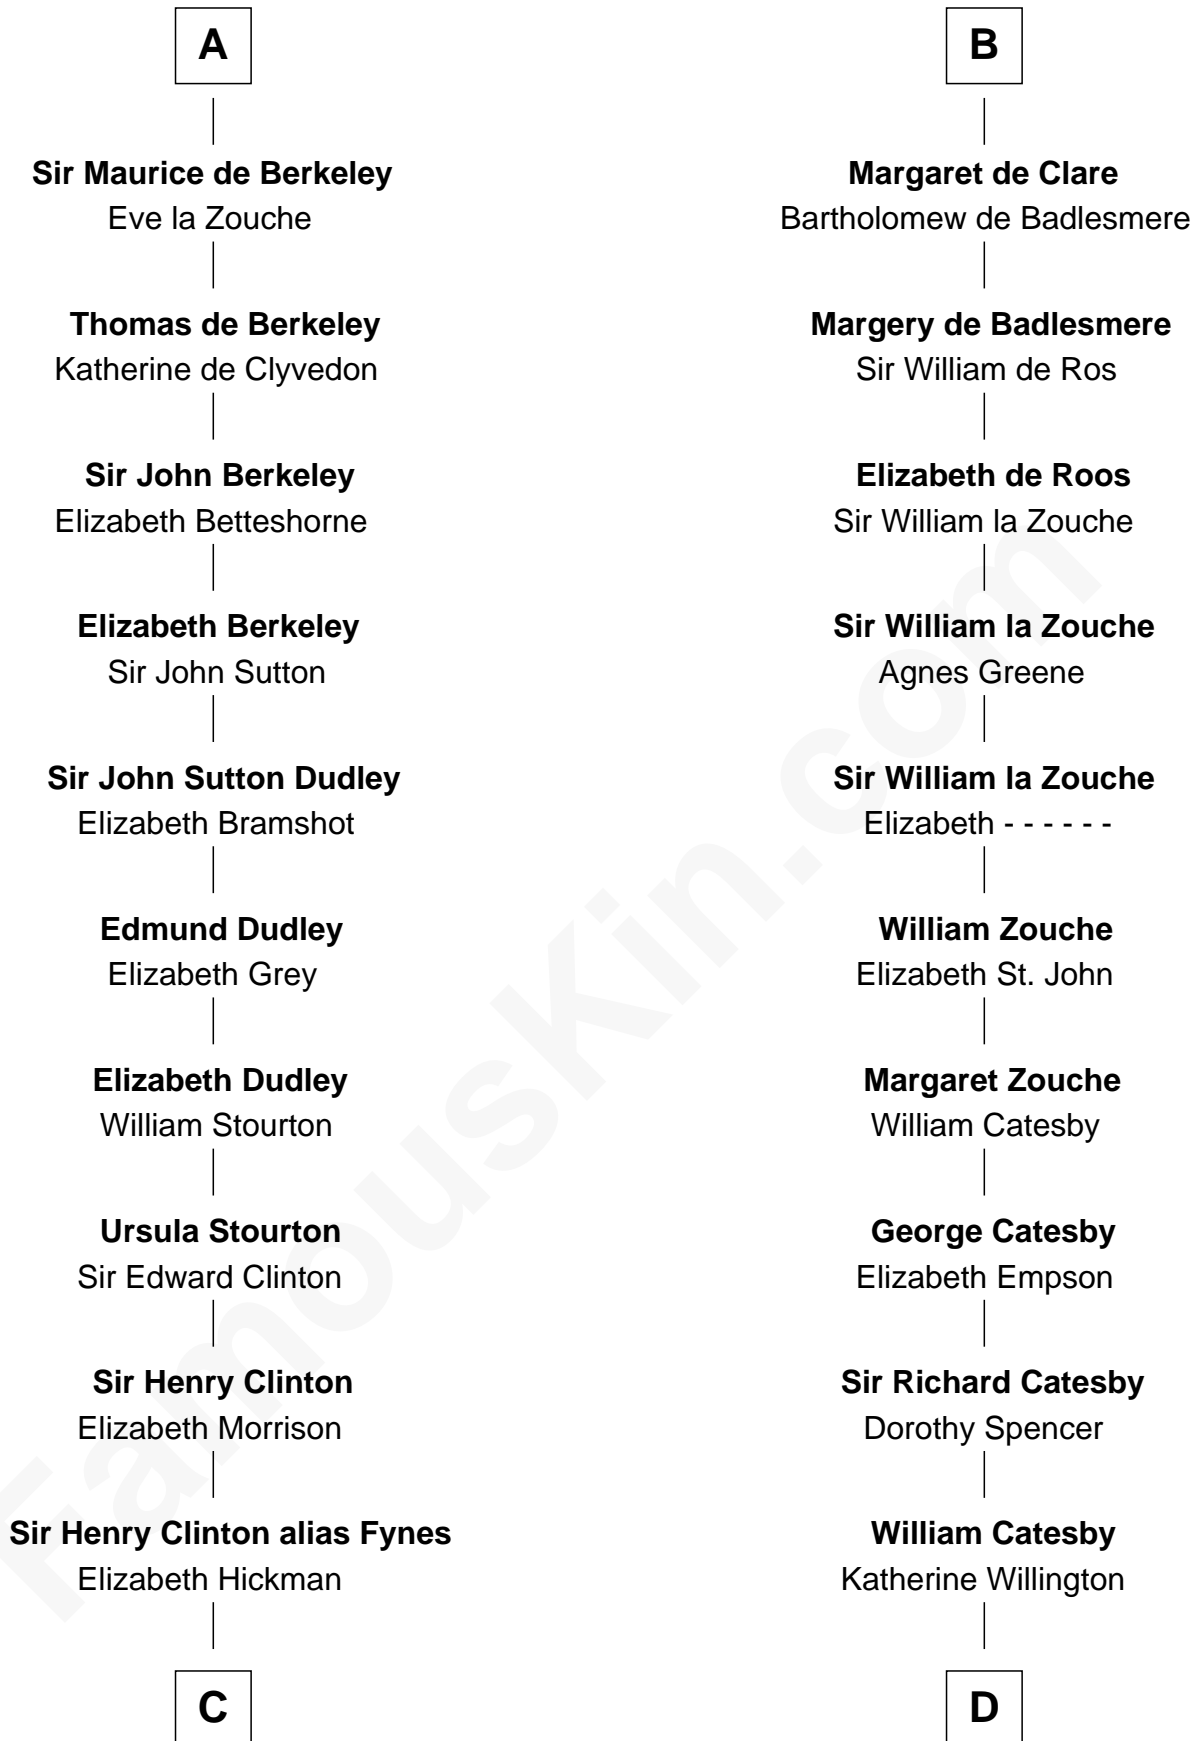

# FamousKin.com Relationship Chart of

**DeWitt Clinton**

*6th Governor of New York*

18th cousin 3 times removed of

**Robert Catesby**

*Leader of Gunpowder Plot*

**Roger de Montgomerie**

Mabel Talvas

Isabel Marshal

**Sir Richard de Clare**

Maud de Lacy

**Thomas de Clare**

Juliana FitzMaurice

**B**

**C**

**William Clinton**  
Elizabeth Kennedy

**James Clinton**  
Elizabeth Smith

**Charles Clinton**  
Elizabeth Denniston

**Gen. James Clinton**  
Mary DeWitt

**DeWitt Clinton**  
*6th Governor of New York*

**D**

**Sir William Catesby**  
Anne Throckmorton

**Robert Catesby**  
*Leader of Gunpowder Plot*

FamousKin.com