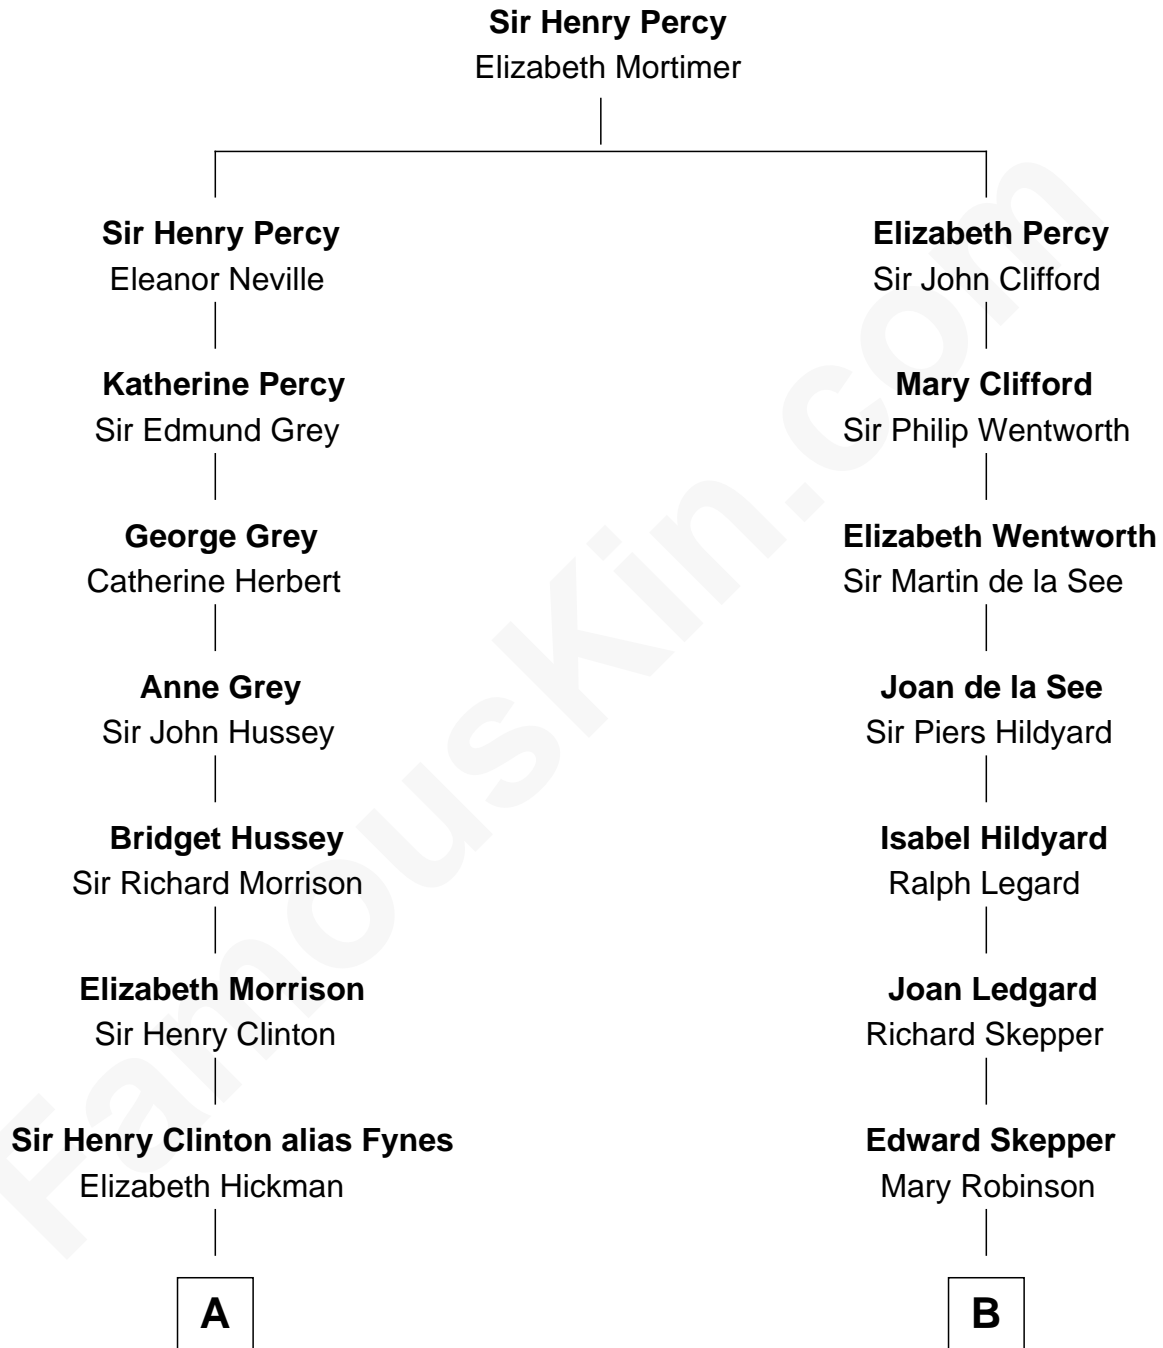

FamousKin.com

Relationship Chart of

DeWitt Clinton

6th Governor of New York

11th cousin 8 times removed of

Meghan Markle

Duchess of Sussex, TV Actress