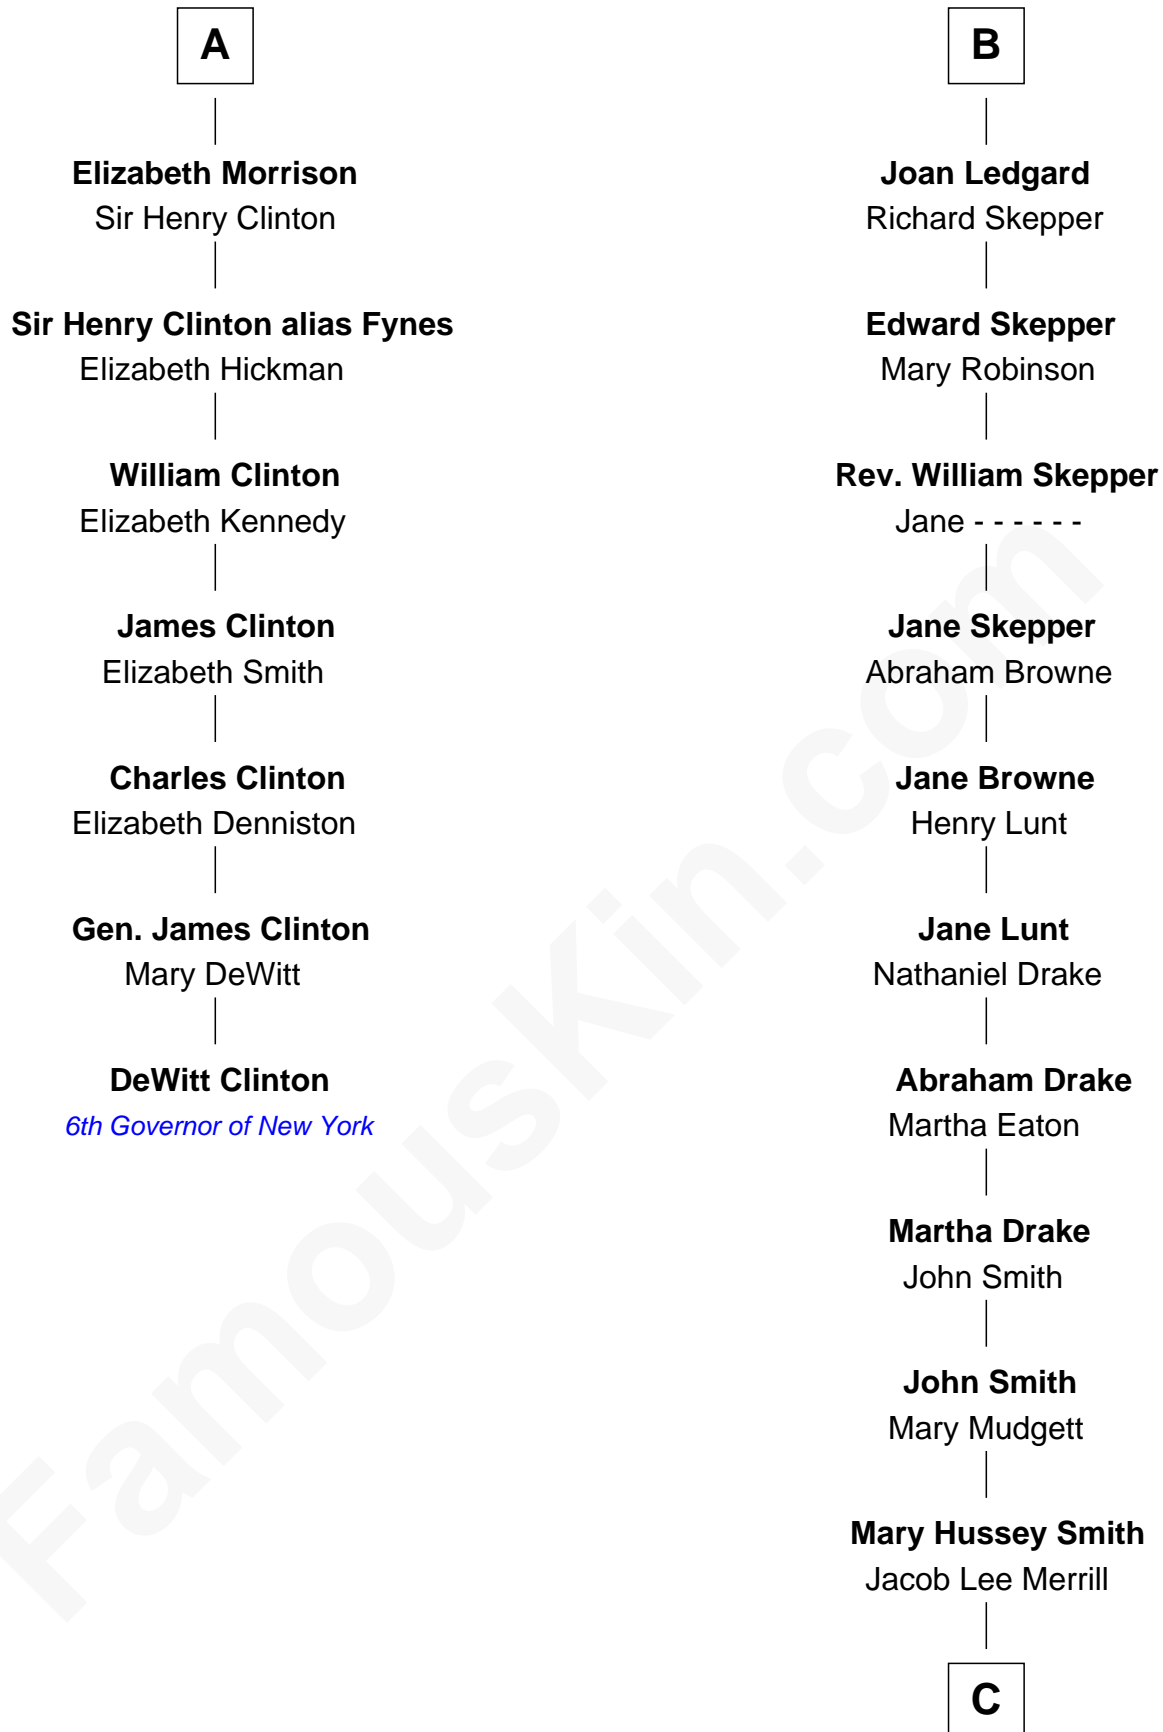

FamousKin.com

Relationship Chart of

DeWitt Clinton

6th Governor of New York

13th cousin 8 times removed of

Meghan Markle

Duchess of Sussex, TV Actress

C

George David Merrill

Mary Bird

Gertrude May Merrill

Fred George Sanders

Doris Mary Rita Sanders

Gordon Arnold Markle

Thomas Wayne Markle

Doria Loyce Ragland