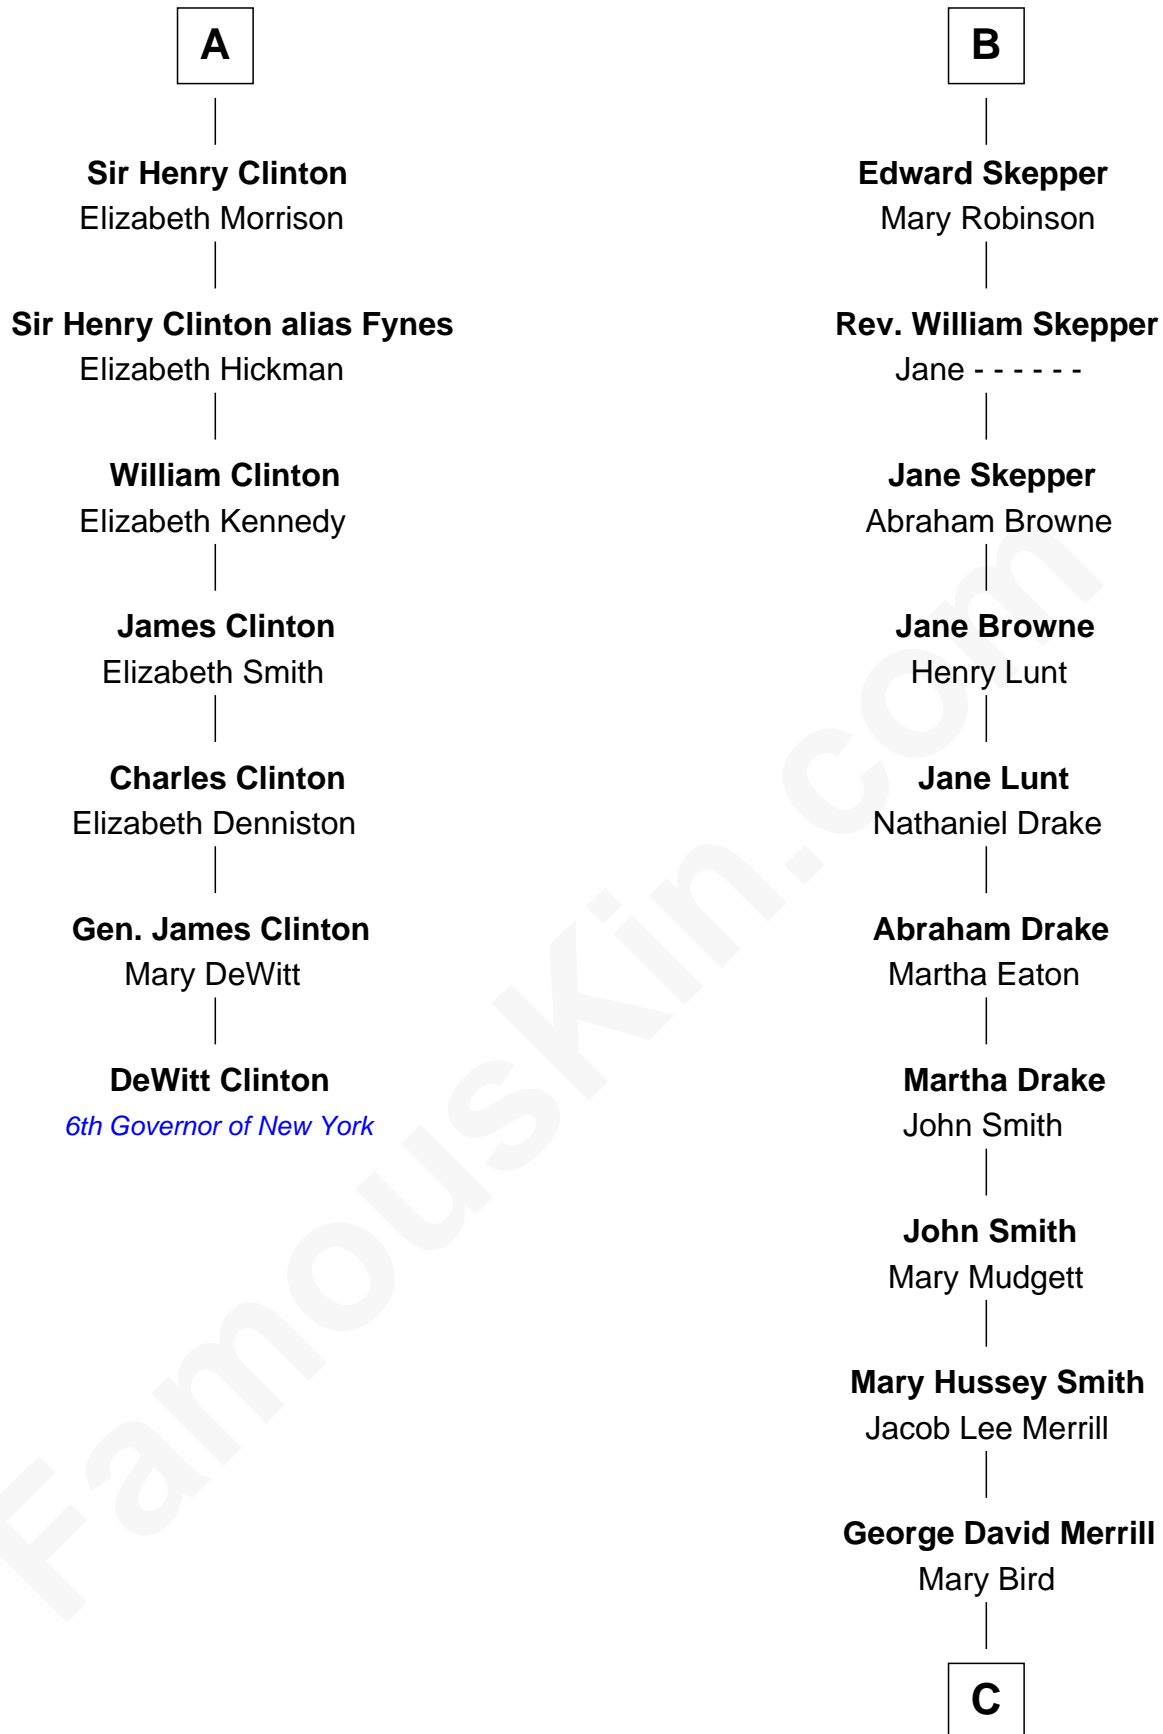

# FamousKin.com Relationship Chart of

**DeWitt Clinton**

*6th Governor of New York*

13th cousin 7 times removed of

**Meghan Markle**

*Duchess of Sussex, TV Actress*

**Sir Philip le Despencer**

Elizabeth - - - - -

**Edmund Dudley**

Elizabeth Grey

**Elizabeth Dudley**

William Stourton

**Ursula Stourton**

Sir Edward Clinton

**A**

**Sir Philip le Despencer**

Elizabeth de Tibetot

**Margery Despencer**

Sir Roger Wentworth

**Sir Philip Wentworth**

Mary Clifford

**Elizabeth Wentworth**

Sir Martin de la See

**Joan de la See**

Sir Piers Hildyard

**Isabel Hildyard**

Ralph Legard

**Joan Ledgard**

Richard Skepper

**B**

**C**

**Gertrude May Merrill**  
Fred George Sanders