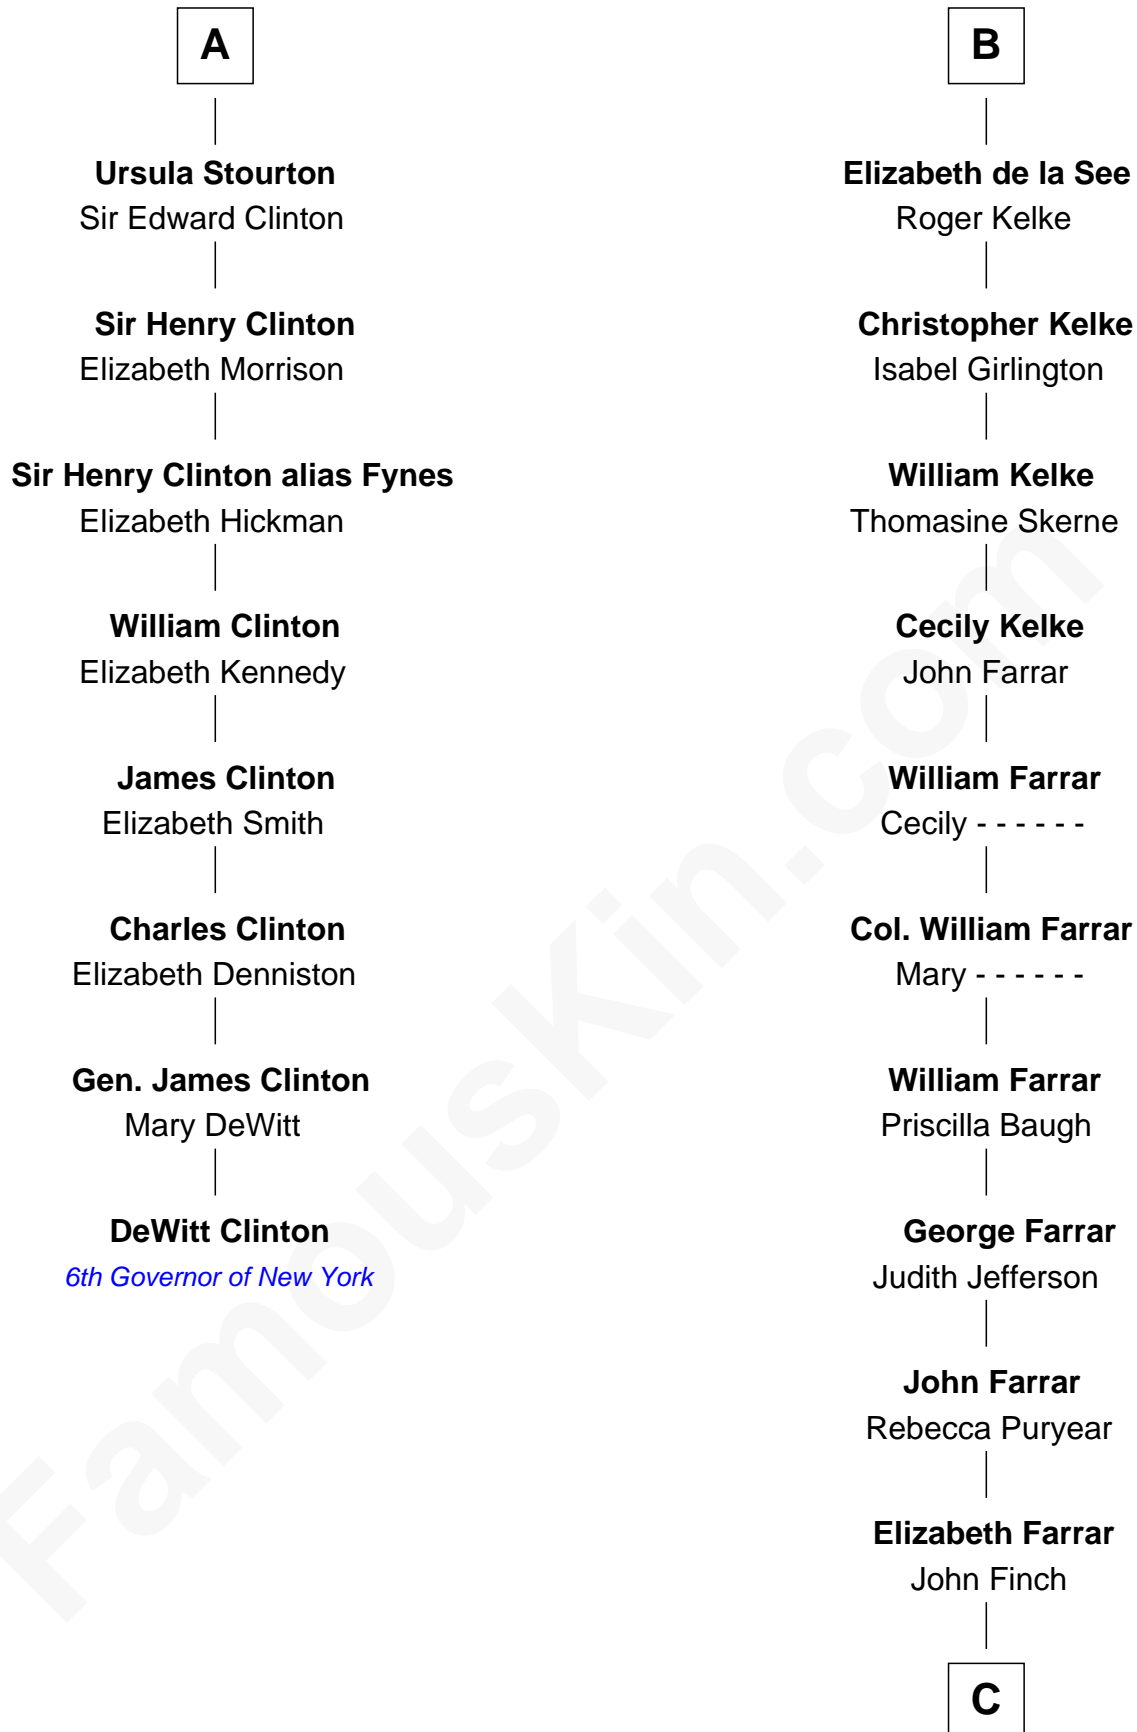

# FamousKin.com Relationship Chart of

**DeWitt Clinton**

*6th Governor of New York*

14th cousin 7 times removed of

**Harper Lee**

*Author of To Kill a Mockingbird*

**C**

|  
**John Farrar Finch**

Frances Smith

|  
**John Robert Finch**

Frances Cunningham

|  
**James Cunningham Finch**

Ellen Rivers Williams

|  
**Frances Cunningham Finch**

Amasa Coleman Lee

|  
**Harper Lee**