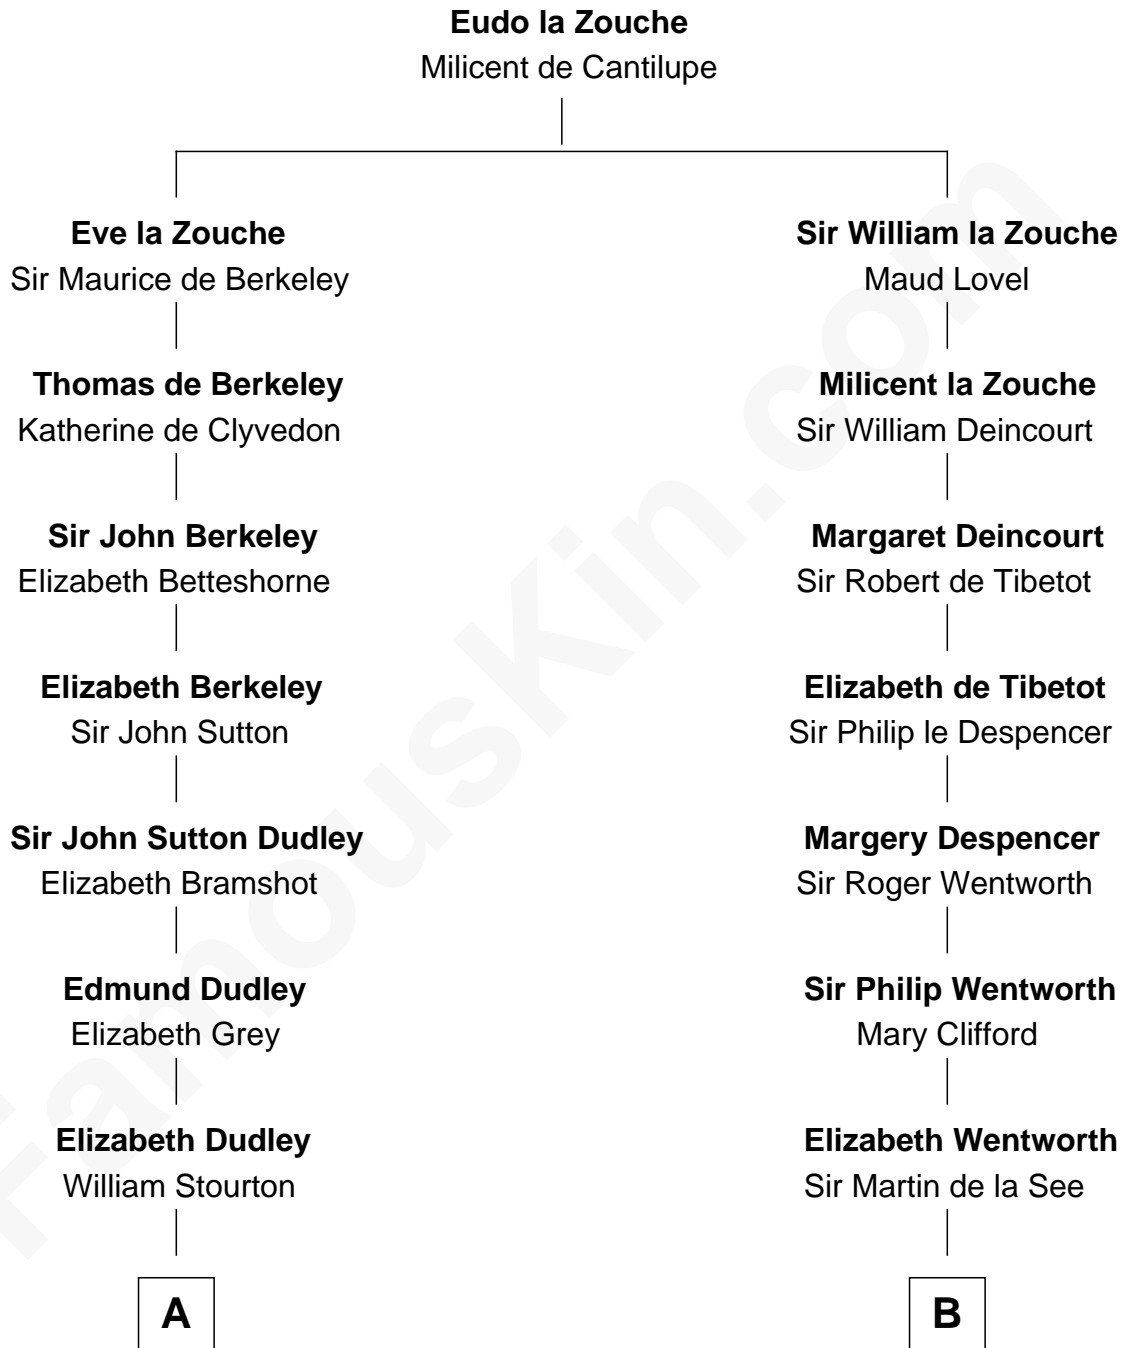

# FamousKin.com Relationship Chart of

**DeWitt Clinton**

*6th Governor of New York*

14th cousin 7 times removed of

**Harper Lee**

*Author of To Kill a Mockingbird*

**C**

|  
**John Farrar Finch**

Frances Smith

|  
**John Robert Finch**

Frances Cunningham

|  
**James Cunningham Finch**

Ellen Rivers Williams

|  
**Frances Cunningham Finch**

Amasa Coleman Lee

|  
**Harper Lee**