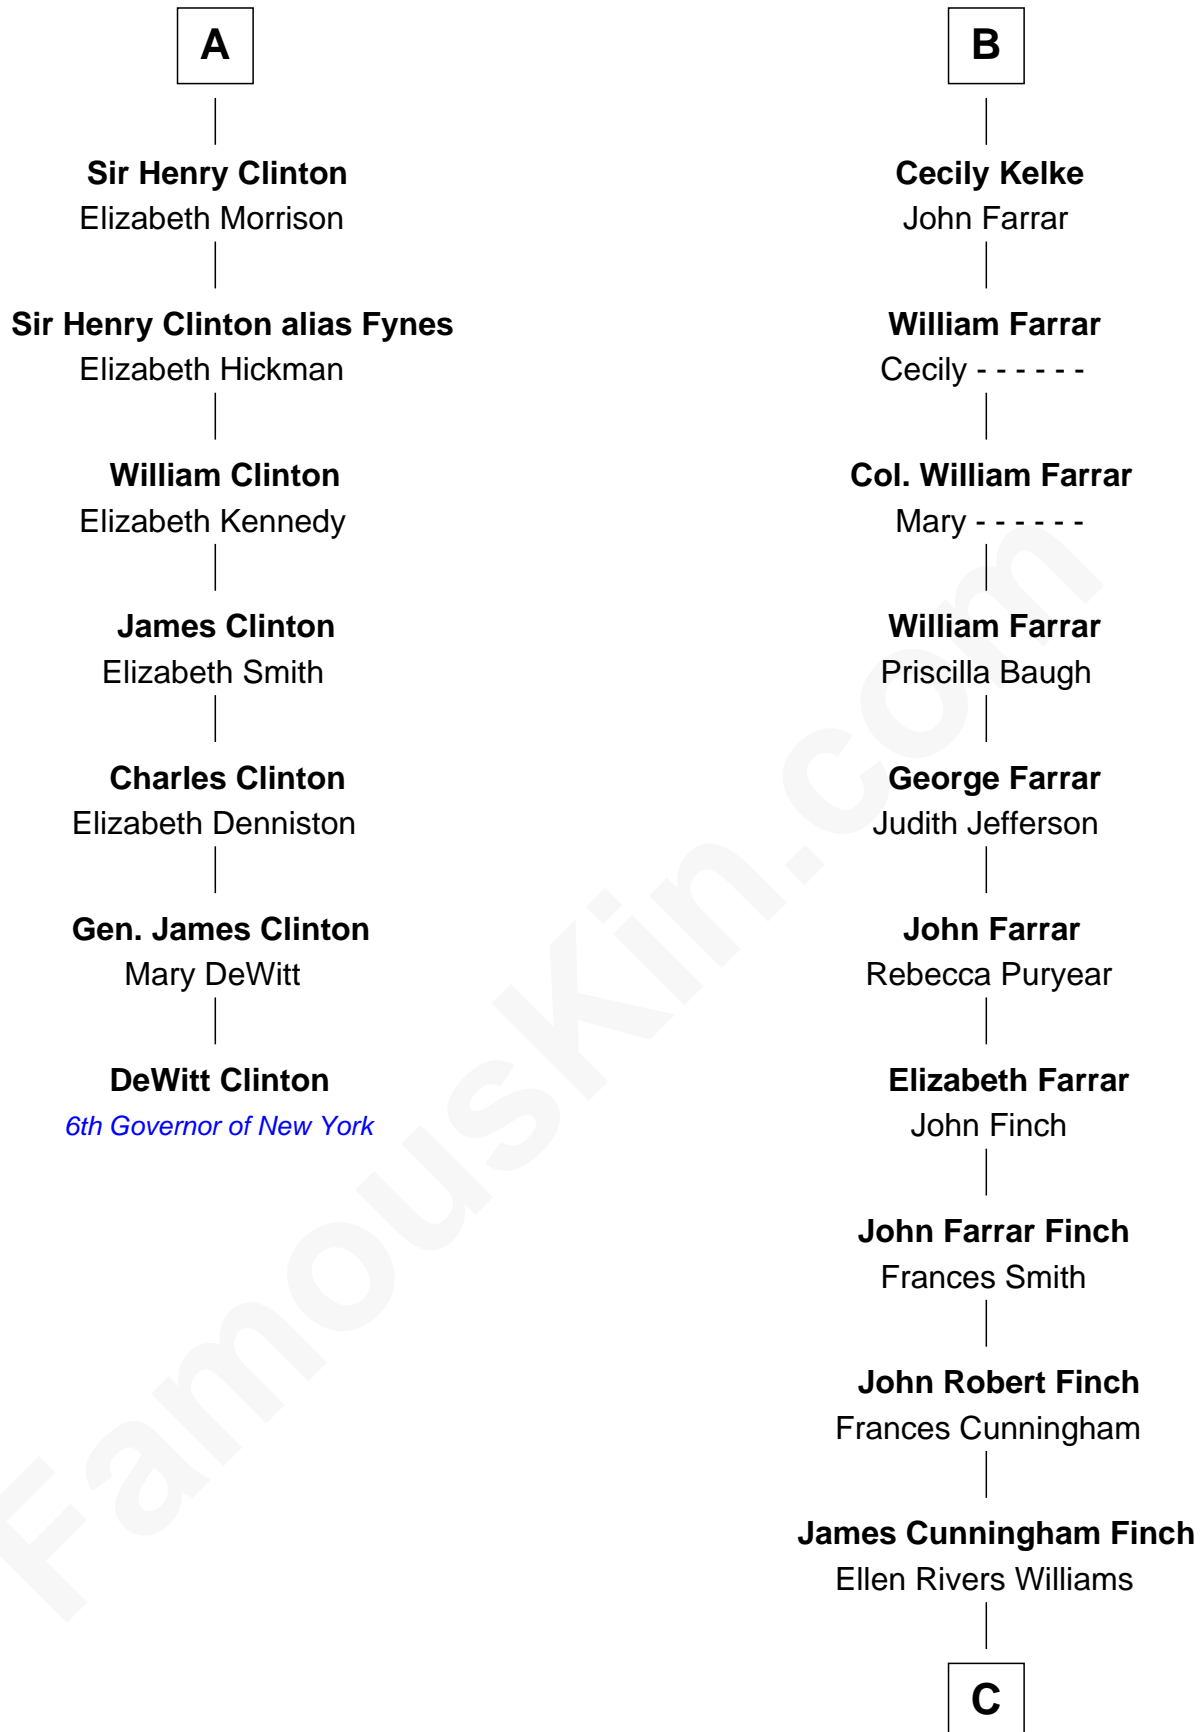

FamousKin.com Relationship Chart of

DeWitt Clinton

6th Governor of New York

13th cousin 5 times removed of

Harper Lee

Author of To Kill a Mockingbird

Sir Philip le Despencer

Elizabeth - - - - -

Alice le Despenser

Sir John Sutton

Sir John Sutton

Constance Blount

Sir John Sutton

Elizabeth Berkeley

Sir John Sutton Dudley

Elizabeth Bramshot

Elizabeth de Tibetot

Margery Despencer

Sir Roger Wentworth

Sir Philip Wentworth

Mary Clifford

Elizabeth Wentworth

Sir Martin de la See

Elizabeth de la See

Roger Kelke

Christopher Kelke

Isabel Girlington

William Kelke

Thomasine Skerne

B

C

—
Frances Cunningham Finch