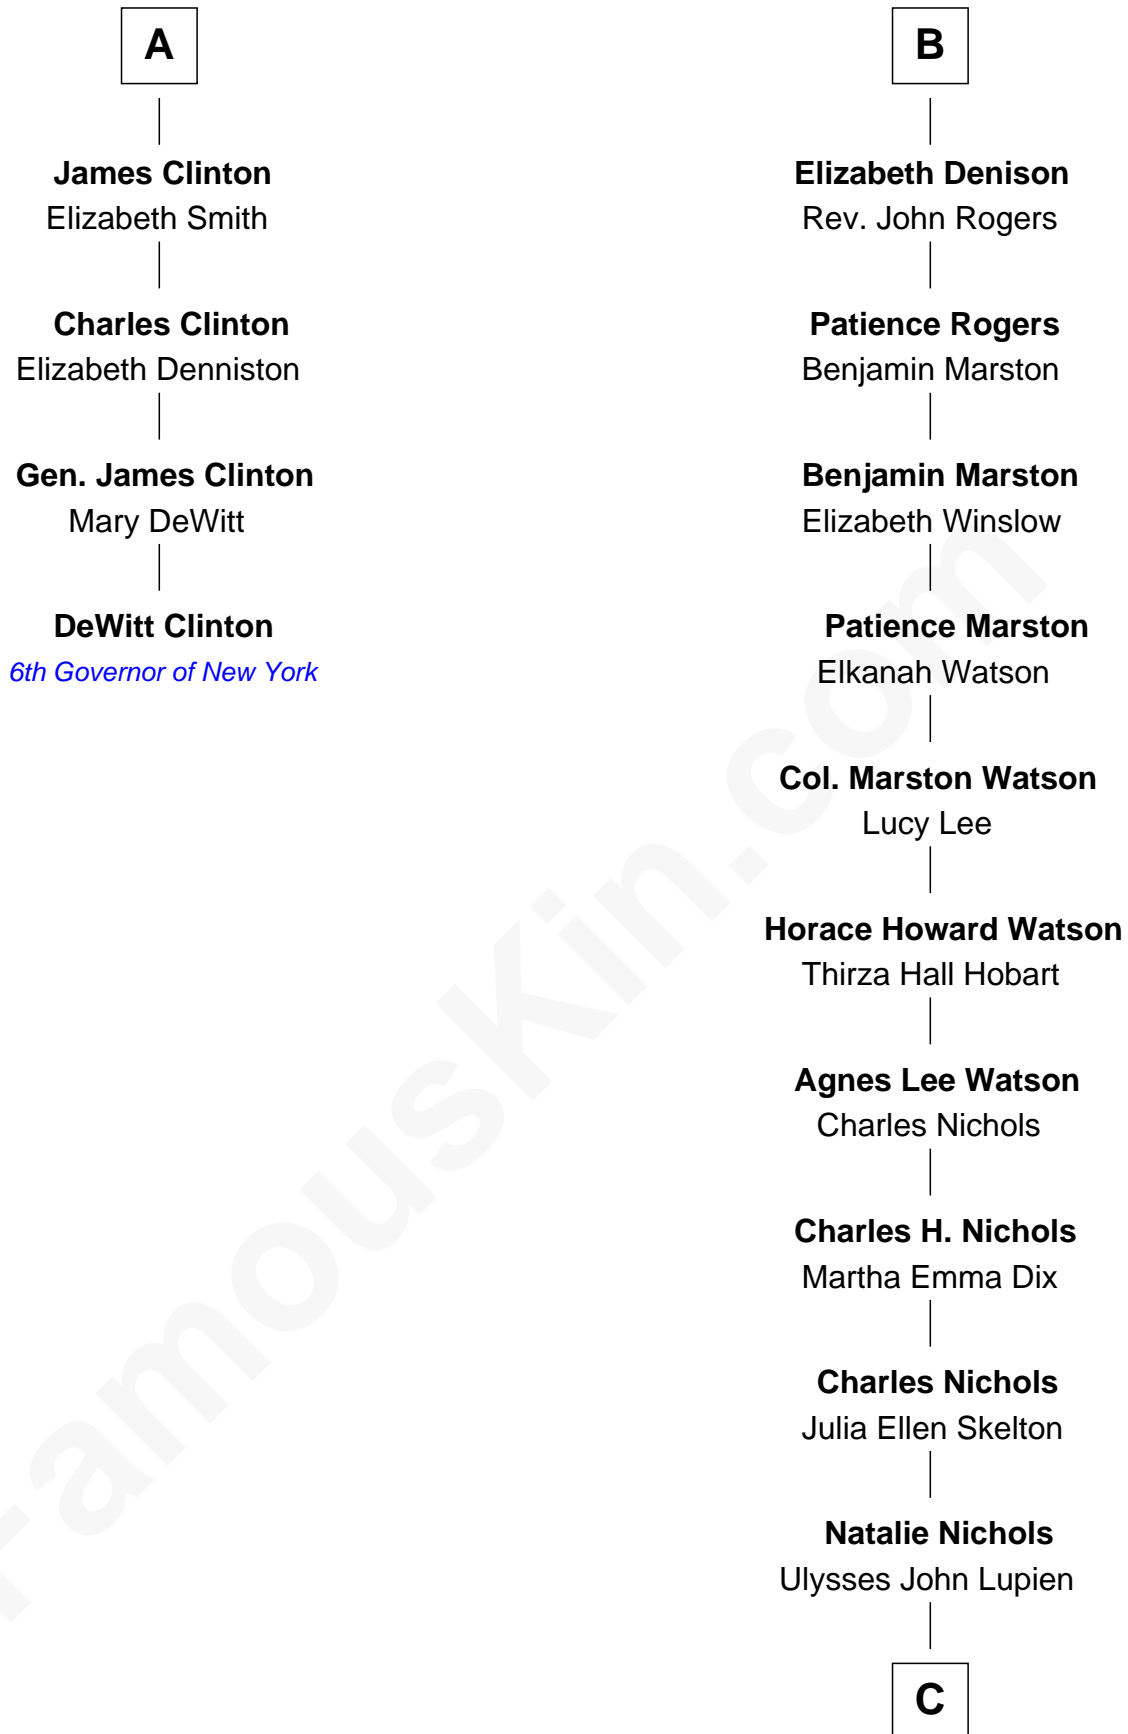

FamousKin.com Relationship Chart of

DeWitt Clinton

6th Governor of New York

10th cousin 8 times removed of

John Cena

Movie Actor and WWE Pro Wrestler

C

Carol Frances Lupien