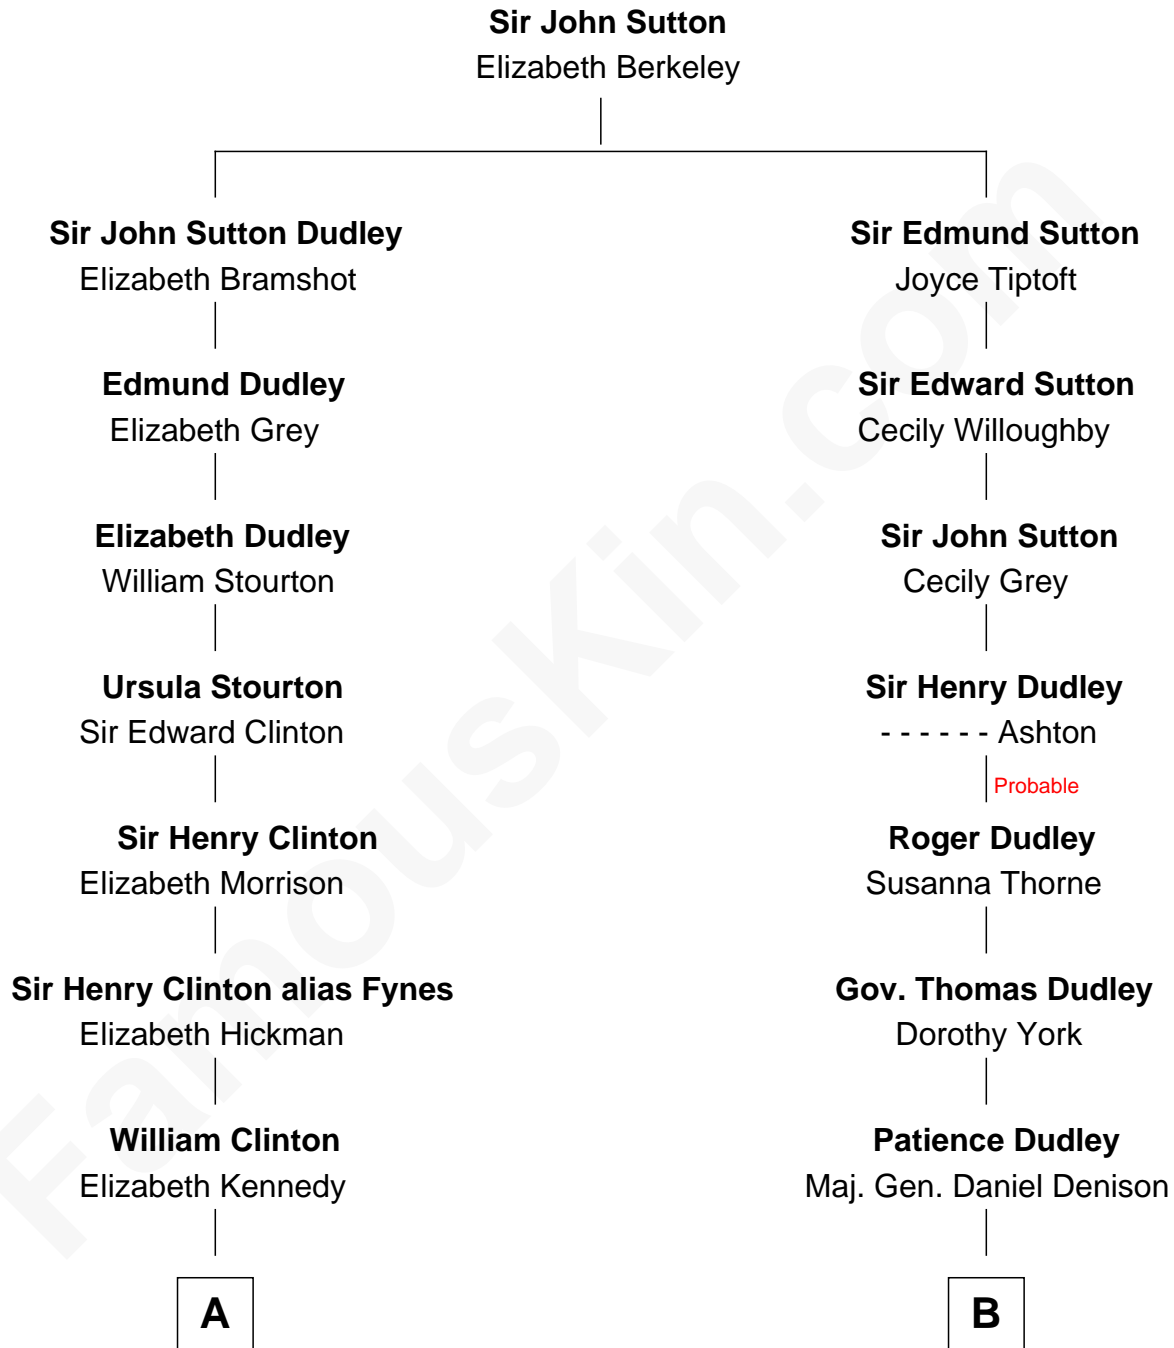

FamousKin.com Relationship Chart of

DeWitt Clinton

6th Governor of New York

10th cousin 8 times removed of

John Cena

Movie Actor and WWE Pro Wrestler

C

Carol Frances Lupien

John Joseph Cena

John Cena

Actor and Pro Wrestler

FamousKin.com