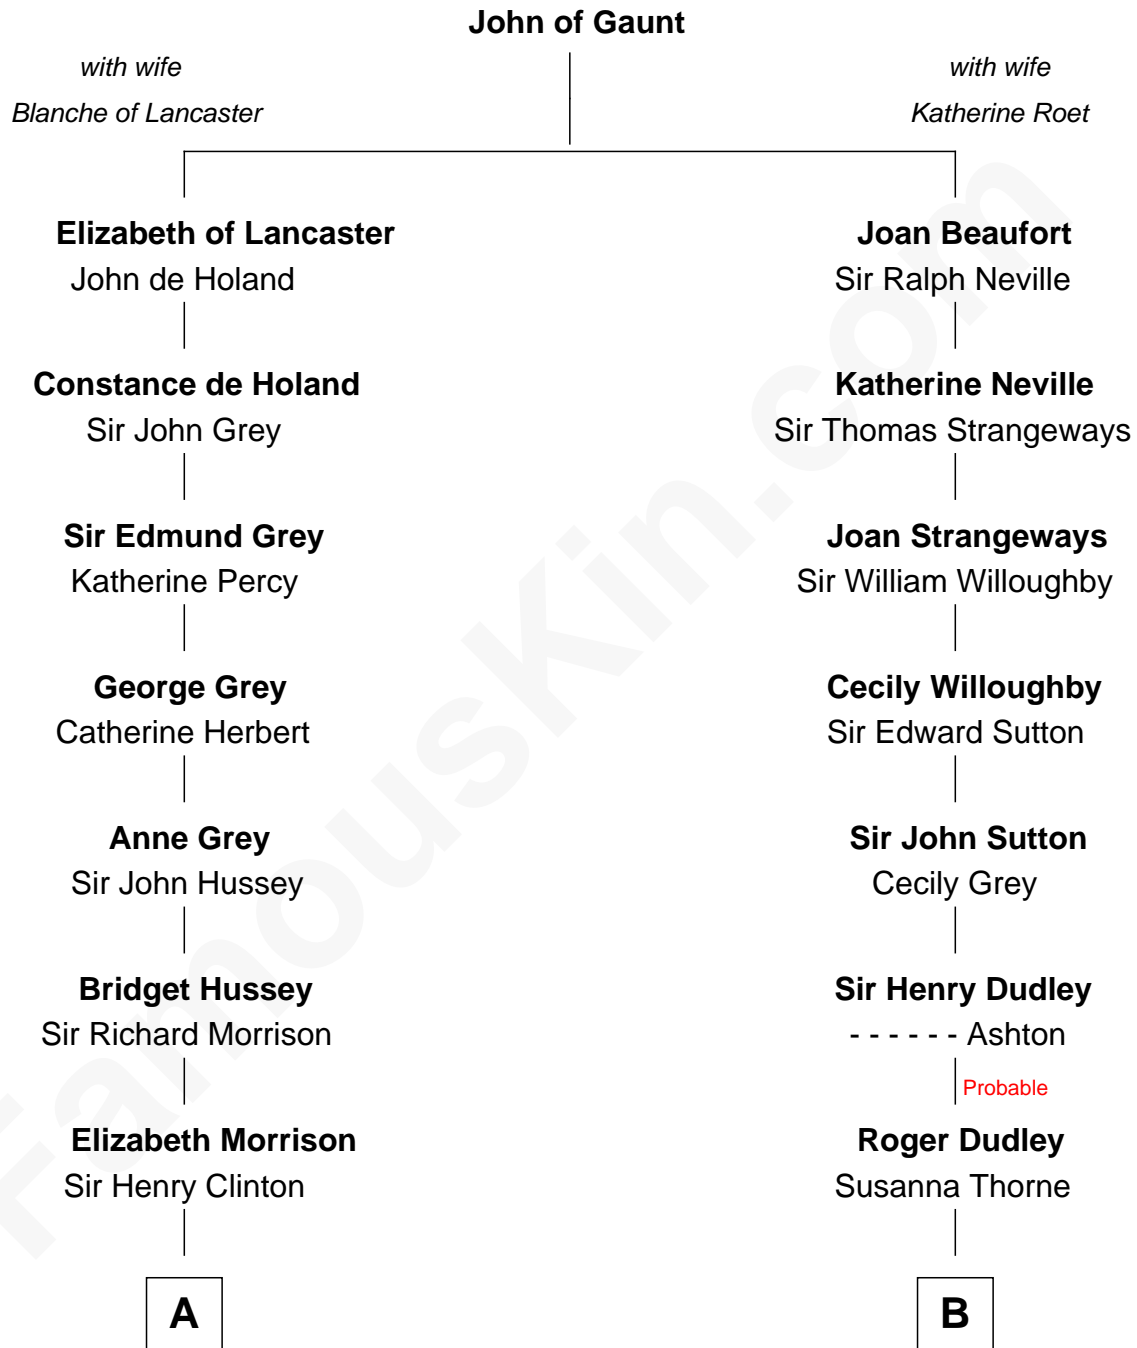

# FamousKin.com Relationship Chart of

**DeWitt Clinton**

*6th Governor of New York*

12th cousin 8 times removed of

**John Cena**

*Movie Actor and WWE Pro Wrestler*

**C**

**Charles Nichols**  
Julia Ellen Skelton

**Natalie Nichols**  
Ulysses John Lupien

**Carol Frances Lupien**  
John Joseph Cena

**John Cena**

*Actor and Pro Wrestler*