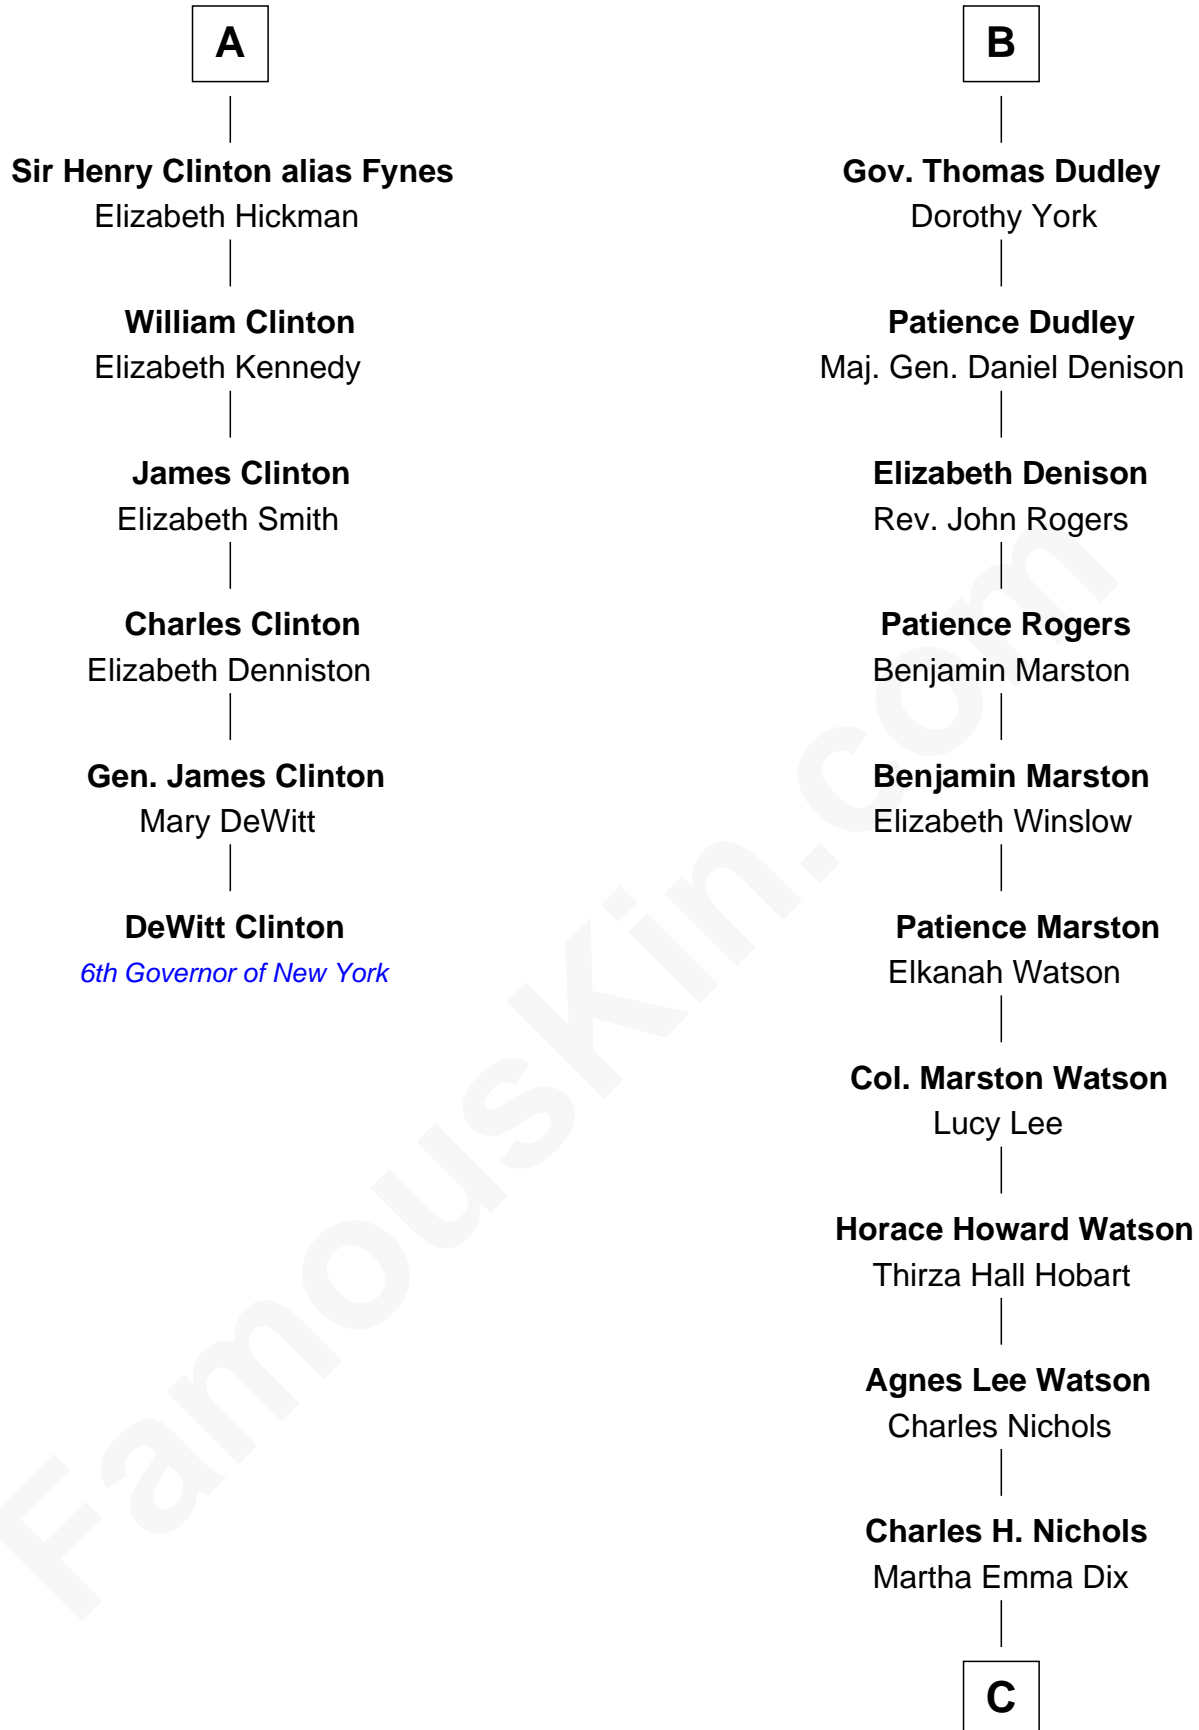

# FamousKin.com Relationship Chart of

**DeWitt Clinton**

*6th Governor of New York*

12th cousin 8 times removed of

**John Cena**

*Movie Actor and WWE Pro Wrestler*

**C**

**Charles Nichols**  
Julia Ellen Skelton

**Natalie Nichols**  
Ulysses John Lupien

**Carol Frances Lupien**  
John Joseph Cena

**John Cena**

*Actor and Pro Wrestler*