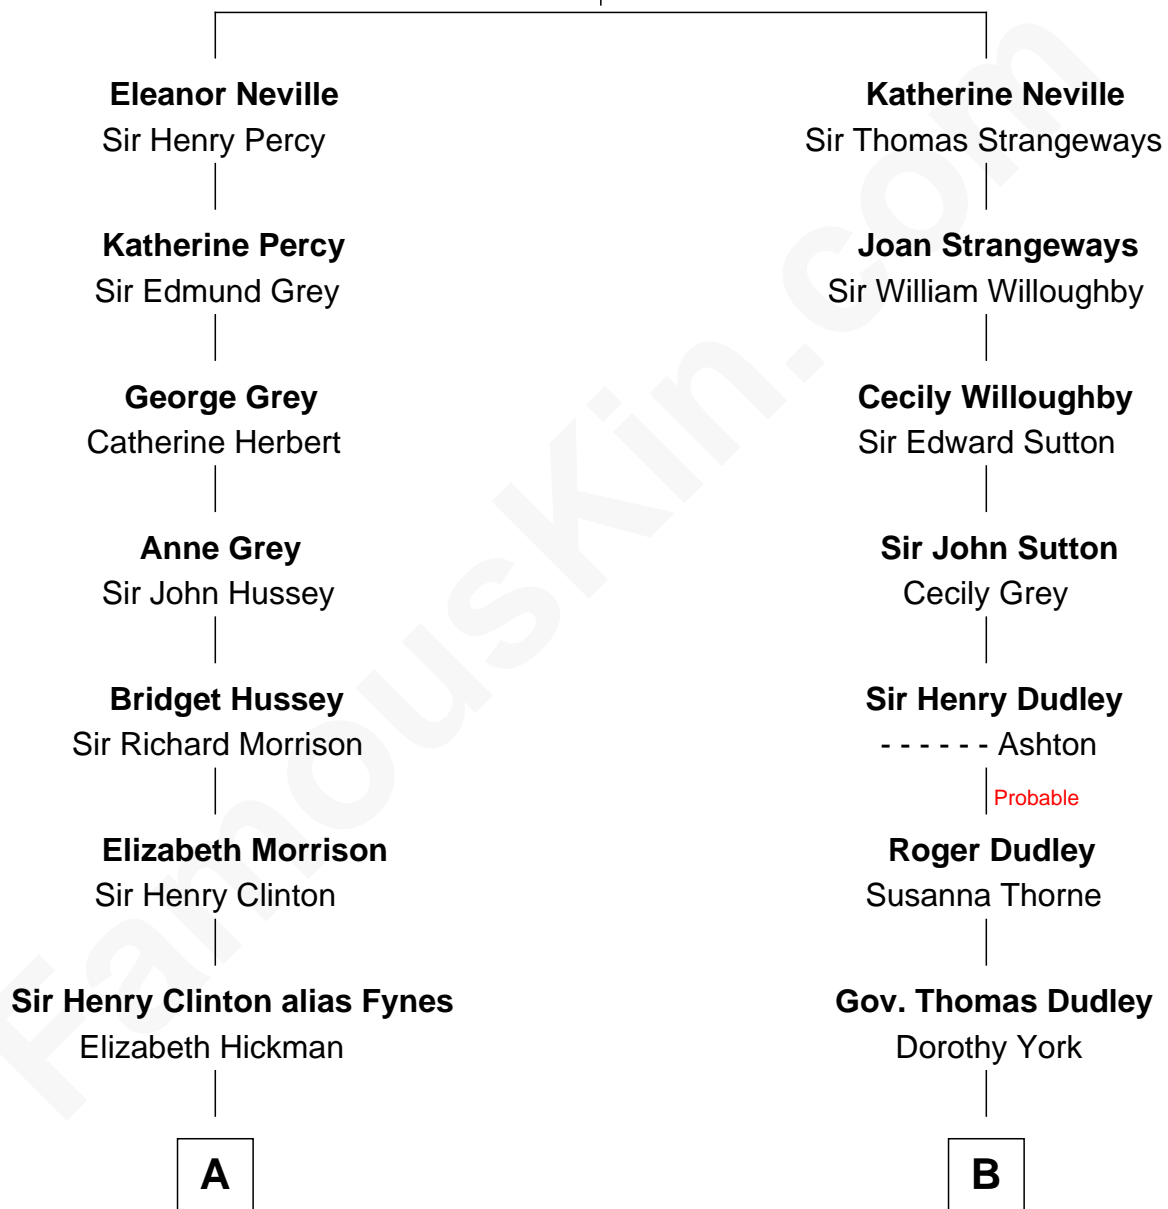

FamousKin.com Relationship Chart of

DeWitt Clinton

6th Governor of New York

11th cousin 8 times removed of

John Cena

Movie Actor and WWE Pro Wrestler

Sir Ralph Neville

Joan Beaufort

C

Natalie Nichols

Ulysses John Lupien

Carol Frances Lupien

John Joseph Cena

John Cena

Actor and Pro Wrestler

FamousKin.com