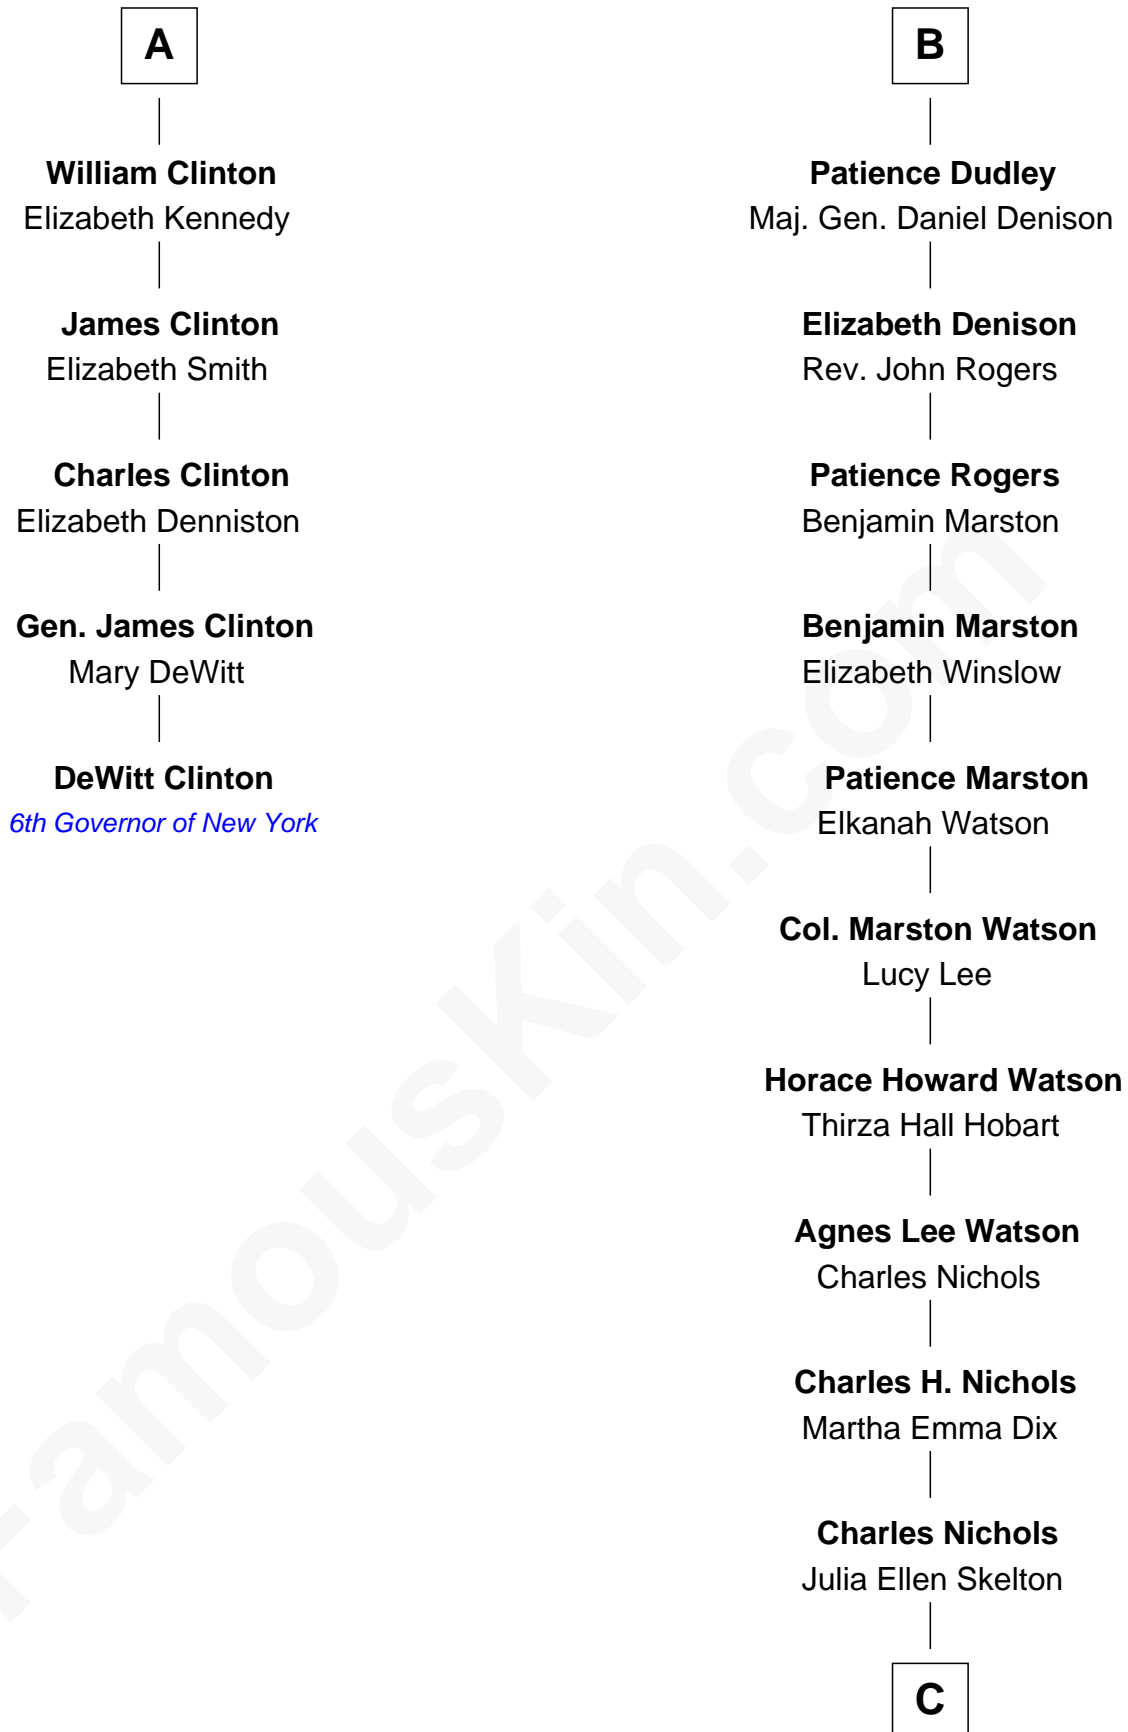

FamousKin.com Relationship Chart of

DeWitt Clinton

6th Governor of New York

11th cousin 8 times removed of

John Cena

Movie Actor and WWE Pro Wrestler

Sir Ralph Neville

Joan Beaufort