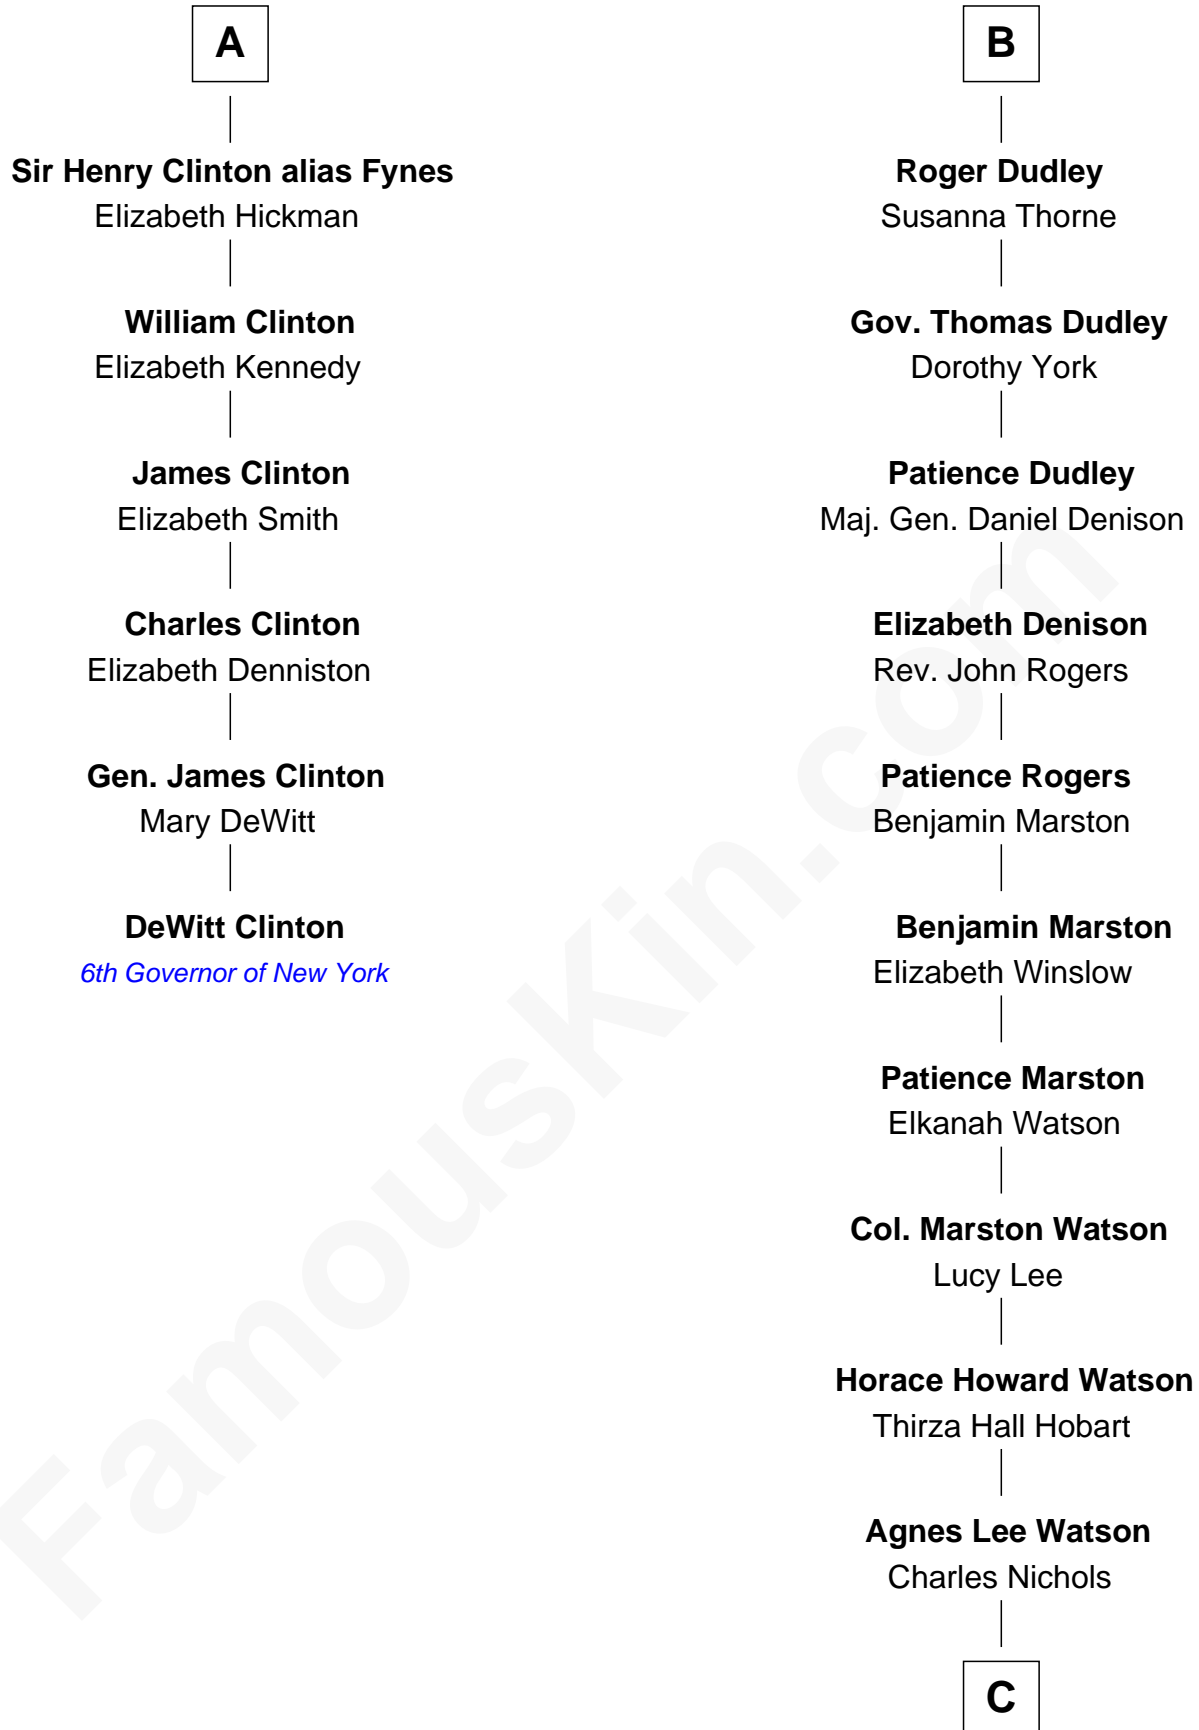

FamousKin.com Relationship Chart of

DeWitt Clinton

6th Governor of New York

12th cousin 9 times removed of

John Cena

Movie Actor and WWE Pro Wrestler

Thomas Holand
Joan Plantagenet

John de Holand
Elizabeth of Lancaster

Bridget Hussey

Sir Richard Morrison

Elizabeth Morrison

Sir Henry Clinton

A

Sir Thomas de Holand

Alice Fitzalan

Eleanor Holand

Edward Cherleton

Joyce Cherleton

Sir John Tiptoft

Joyce Tiptoft

Sir Edmund Sutton

Sir Edward Sutton

Cecily Willoughby

Sir John Sutton

Cecily Grey

Sir Henry Dudley

----- Ashton

Probable

B

C

Charles H. Nichols

Martha Emma Dix