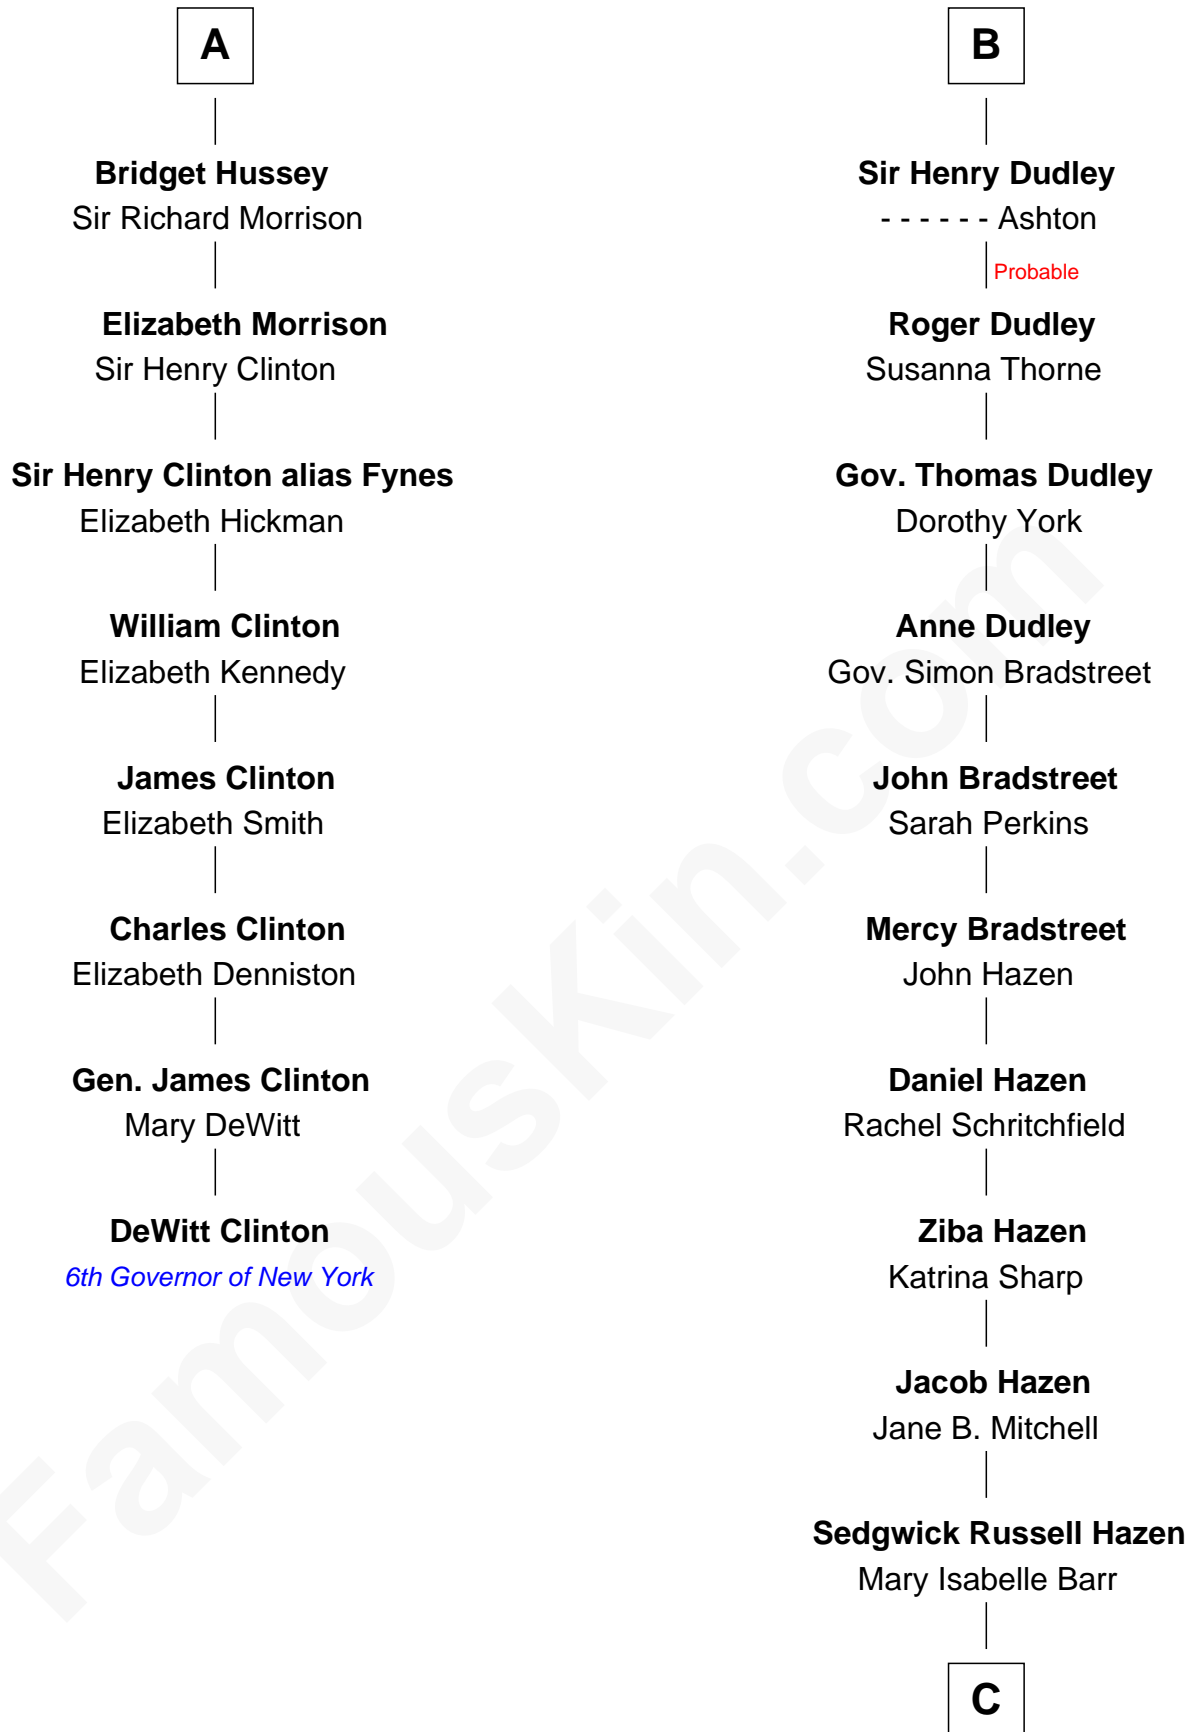

# FamousKin.com Relationship Chart of

**DeWitt Clinton**

*6th Governor of New York*

14th cousin 6 times removed of

**J. K. Simmons**

*TV and Movie Actor*

**Henry Plantagenet**

Maud de Chaworth

**Sir Edmund Grey**

Katherine Percy

**George Grey**

Catherine Herbert

**Anne Grey**

Sir John Hussey

**A**

**Eleanor Plantagenet**

Richard Fitzalan

**Alice Fitzalan**

Sir Thomas de Holand

**Eleanor Holand**

Edward Cherleton

**Joyce Cherleton**

Sir John Tiptoft

**Joyce Tiptoft**

Sir Edmund Sutton

**Sir Edward Sutton**

Cecily Willoughby

**Sir John Sutton**

Cecily Grey

**B**

**C**

**Lewis Jacob Hazen**