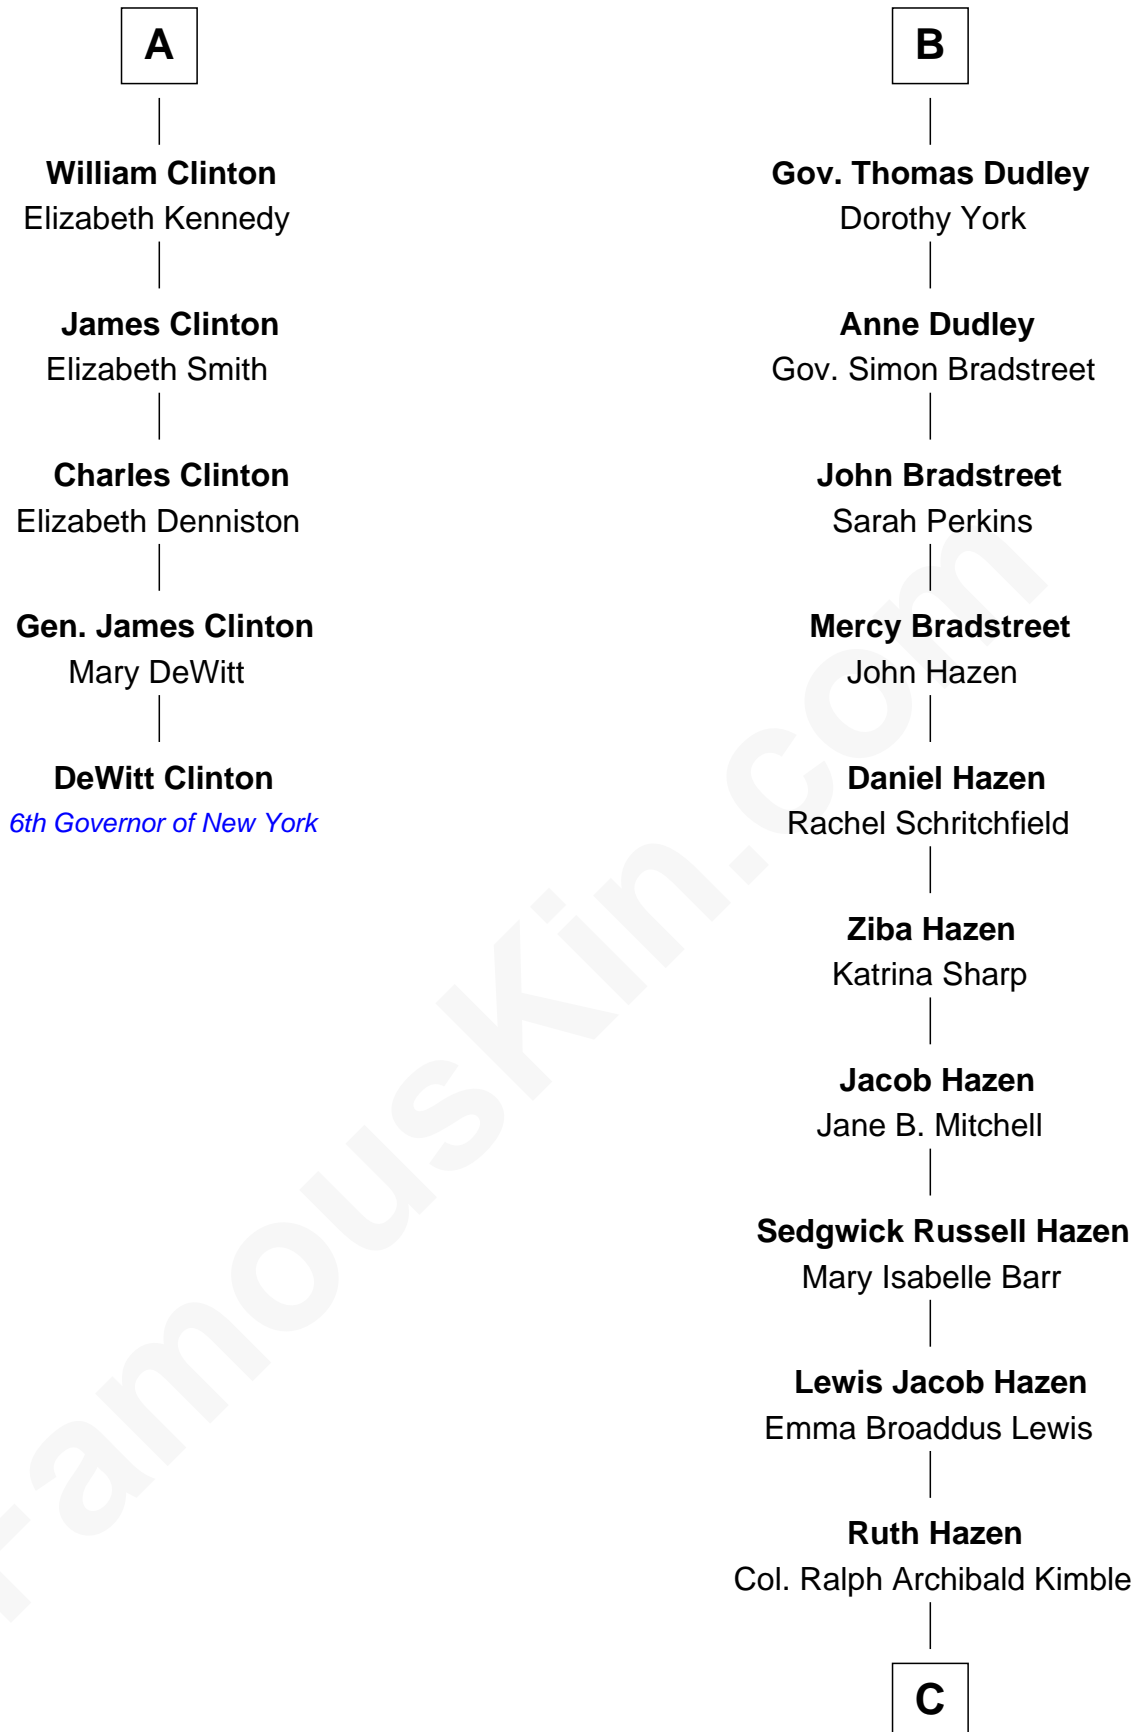

FamousKin.com Relationship Chart of

DeWitt Clinton

6th Governor of New York

11th cousin 7 times removed of

J. K. Simmons

TV and Movie Actor

Sir Reynold Grey

Margaret de Ros

C

Patricia Kimble

Dr. Donald William Simmons

J. K. Simmons

TV and Movie Actor

FamousKin.com