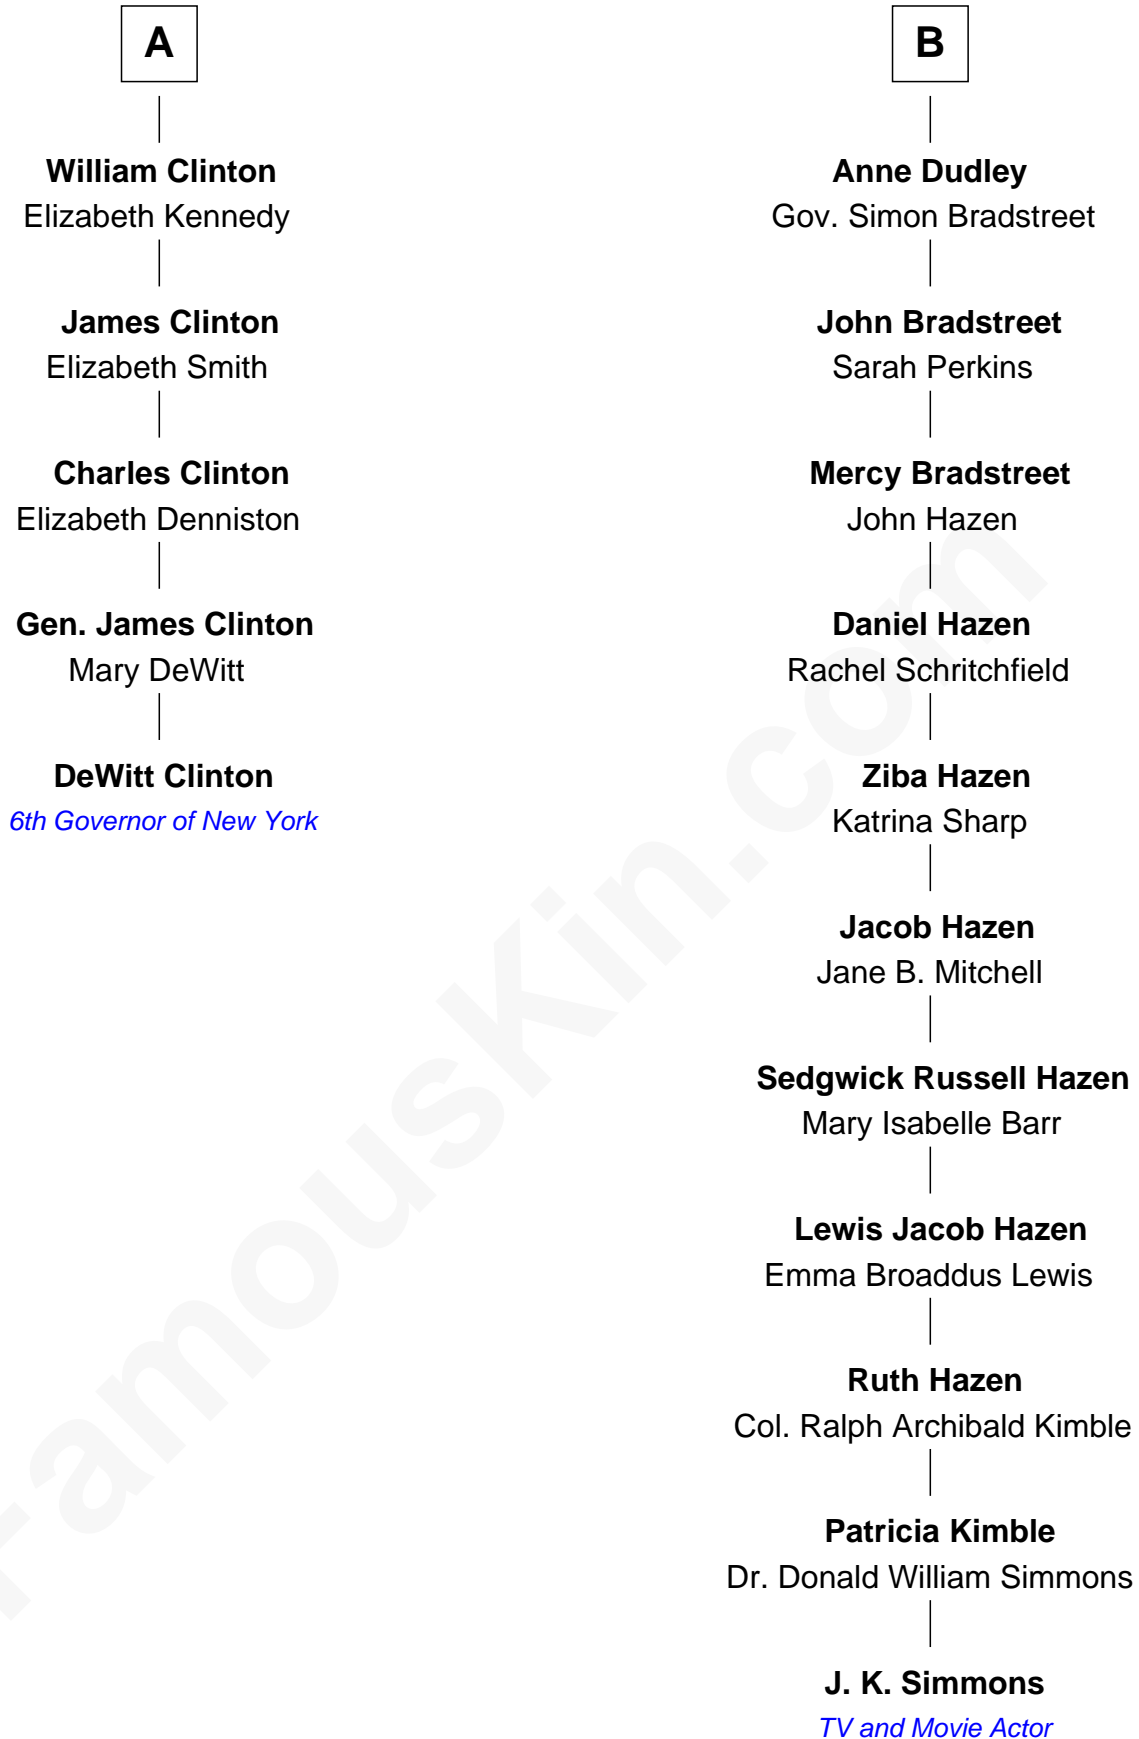

# FamousKin.com Relationship Chart of

**DeWitt Clinton**

*6th Governor of New York*

11th cousin 6 times removed of

**J. K. Simmons**

*TV and Movie Actor*

**Sir Ralph Neville**

Joan Beaufort

**Eleanor Neville**

Sir Henry Percy

**Katherine Percy**

Sir Edmund Grey

**George Grey**

Catherine Herbert

**Anne Grey**

Sir John Hussey

Sir Thomas Strangeways

**Joan Strangeways**

Sir William Willoughby

**Cecily Willoughby**

Sir Edward Sutton

**Sir John Sutton**

Cecily Grey

**Sir Henry Dudley**

----- Ashton

Probable

**Roger Dudley**

Susanna Thorne

**Gov. Thomas Dudley**

Dorothy York

**B**

J. K. Simmons photo by [Gordon Correll/gdcgraphics](#) (CC BY 2.0)