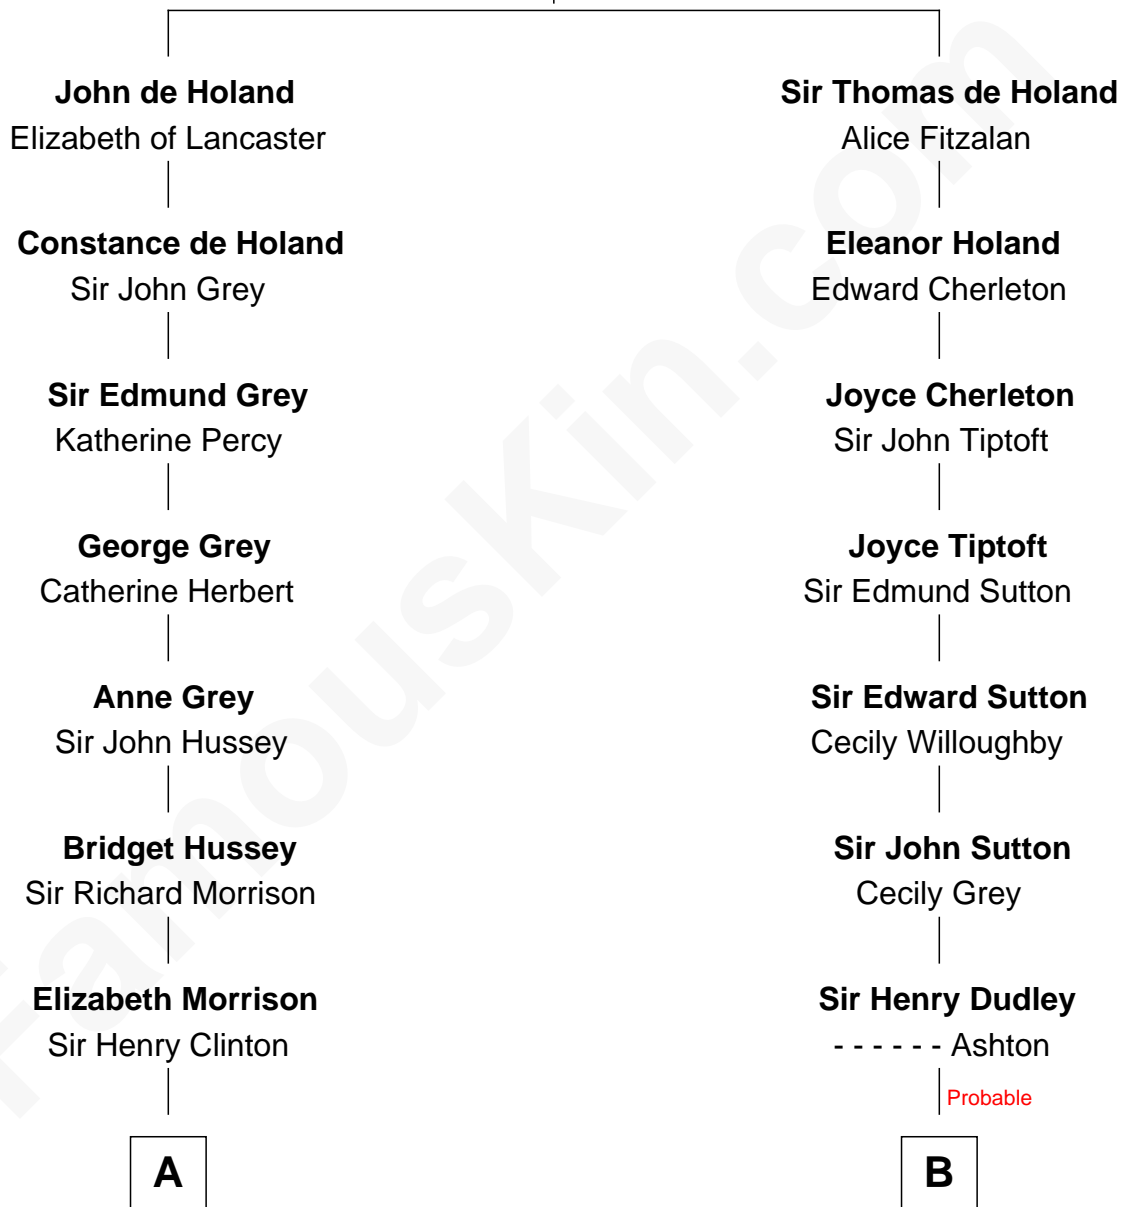

FamousKin.com Relationship Chart of

DeWitt Clinton

6th Governor of New York

12th cousin 7 times removed of

J. K. Simmons

TV and Movie Actor

Thomas Holand
Joan Plantagenet

C