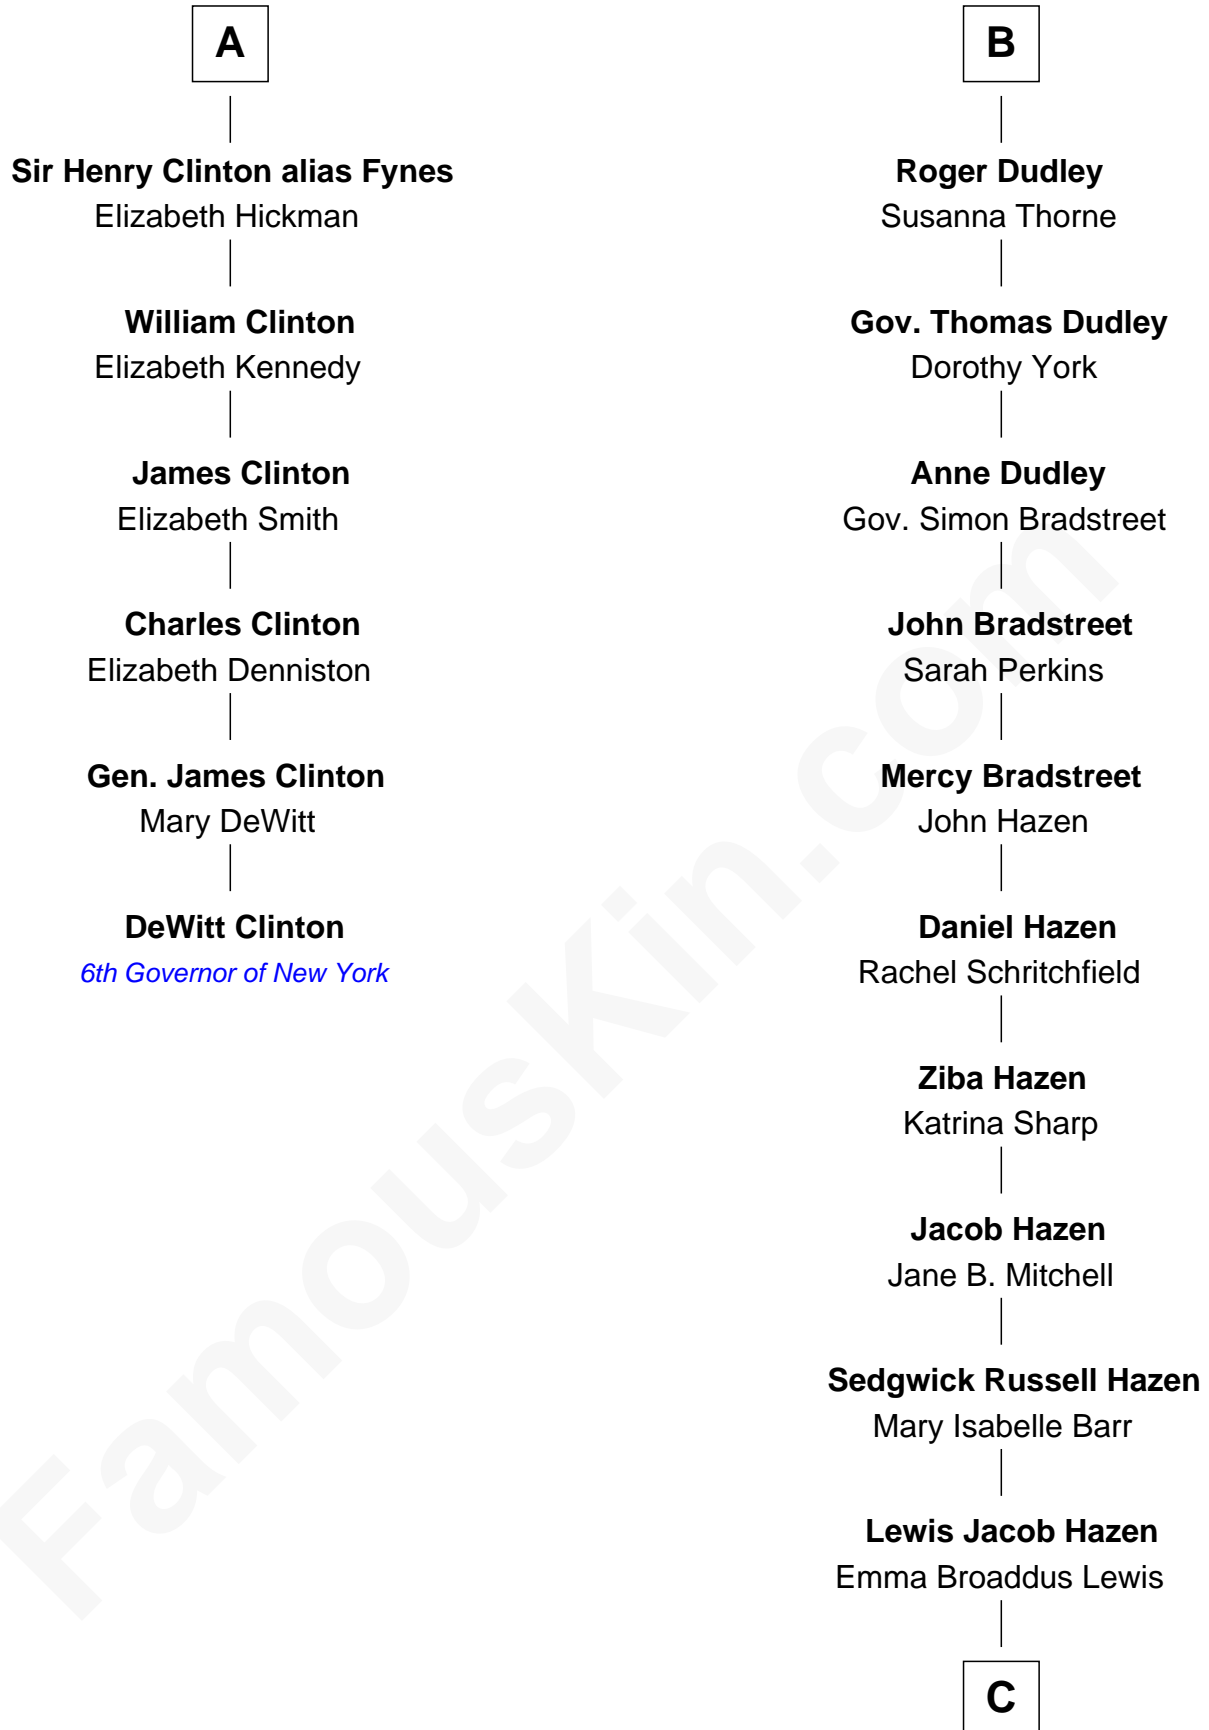

FamousKin.com Relationship Chart of

DeWitt Clinton

6th Governor of New York

12th cousin 7 times removed of

J. K. Simmons

TV and Movie Actor

Thomas Holand
Joan Plantagenet

C

Ruth Hazen

Col. Ralph Archibald Kimble

Patricia Kimble

Dr. Donald William Simmons

J. K. Simmons

TV and Movie Actor