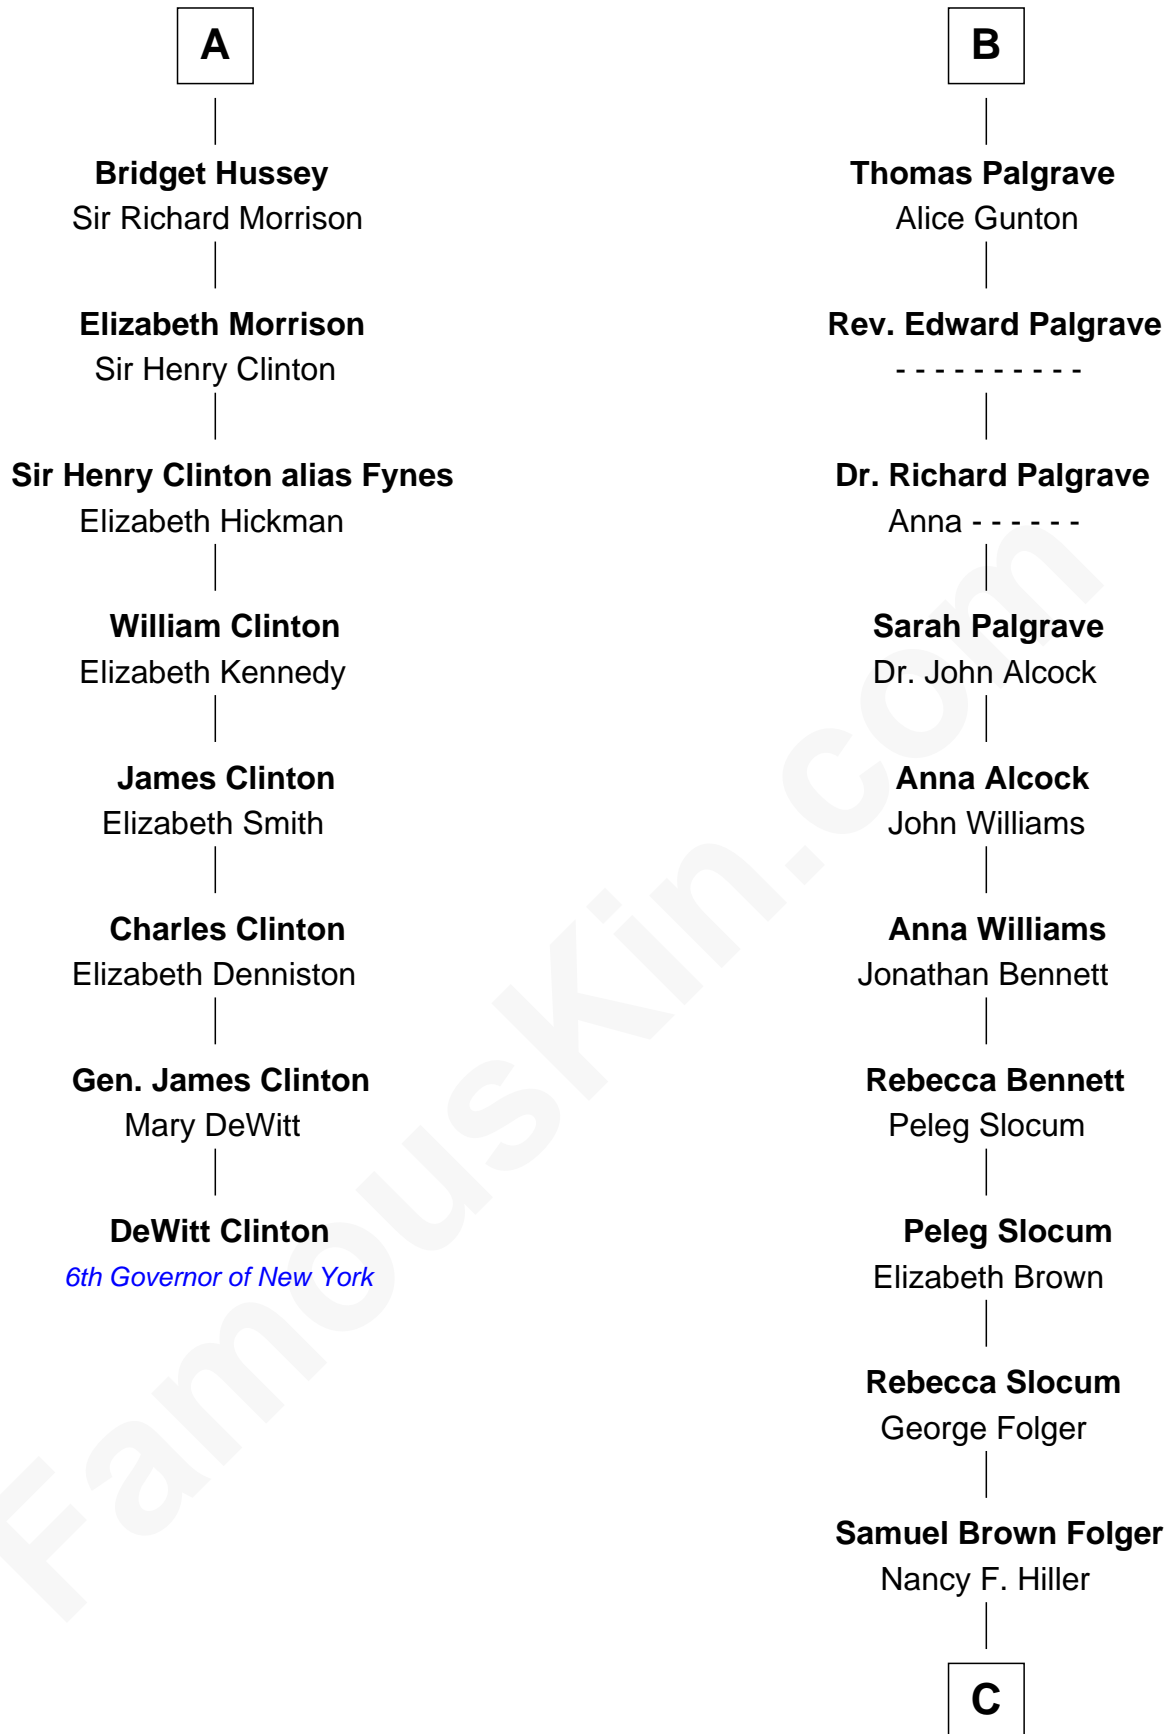

FamousKin.com Relationship Chart of

DeWitt Clinton

6th Governor of New York

14th cousin 4 times removed of

Henry Clay Folger

Founder of Folger Shakespeare Library and Chairman of Standard Oil

Henry Plantagenet

Sir John Grey

Sir Edmund Grey

Katherine Percy

George Grey

Catherine Herbert

Anne Grey

Sir John Hussey

A

Eleanor Plantagenet

Richard Fitzalan

Sir Richard Fitzalan

Elizabeth de Bohun

Elizabeth Fitzalan

Sir Robert Goushill

Elizabeth Goushill

Sir Robert Wingfield

Elizabeth Wingfield

Sir William Brandon

Eleanor Brandon

John Glemham

Anne Glemham

Henry Palgrave

B

C