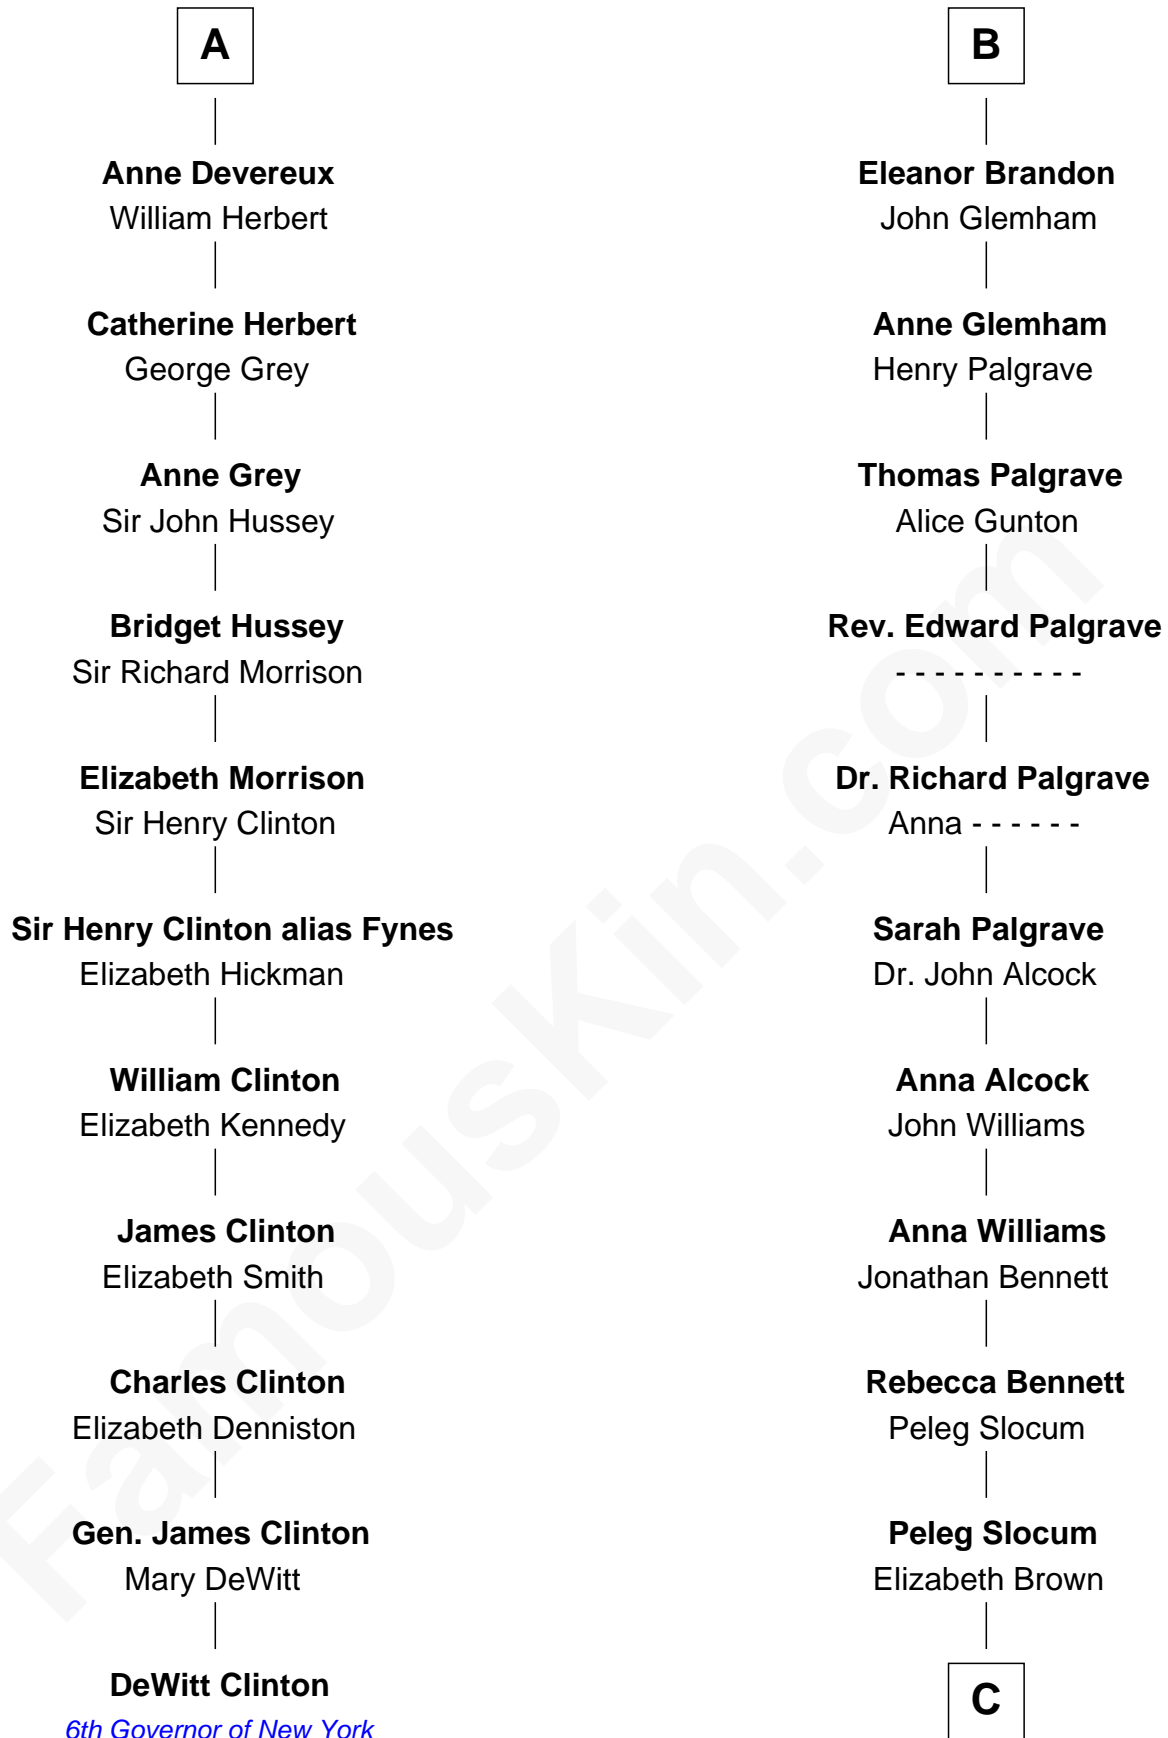

# FamousKin.com Relationship Chart of

**DeWitt Clinton**

*6th Governor of New York*

17th cousin 3 times removed of

**Henry Clay Folger**

*Founder of Folger Shakespeare Library and Chairman of Standard Oil*

**Agnes Crophull**  
Sir Walter Devereux

**Sir Walter Devereux**  
Elizabeth Bromwich

**Sir Walter Devereux**  
Elizabeth Merbery

**A**

**Humphrey de Bohun**  
Maud de Fiennes

**Humphrey de Bohun**  
Elizabeth Plantagenet

**Sir William de Bohun**  
Elizabeth de Badlesmere

**Elizabeth de Bohun**  
Sir Richard Fitzalan

**Elizabeth Fitzalan**  
Sir Robert Goushill

**Elizabeth Goushill**  
Sir Robert Wingfield

**Elizabeth Wingfield**  
Sir William Brandon

**B**

**C**

**Rebecca Slocum**

George Folger

**Samuel Brown Folger**

Nancy F. Hiller

**Henry Clay Folger**

Eliza Jane Clark