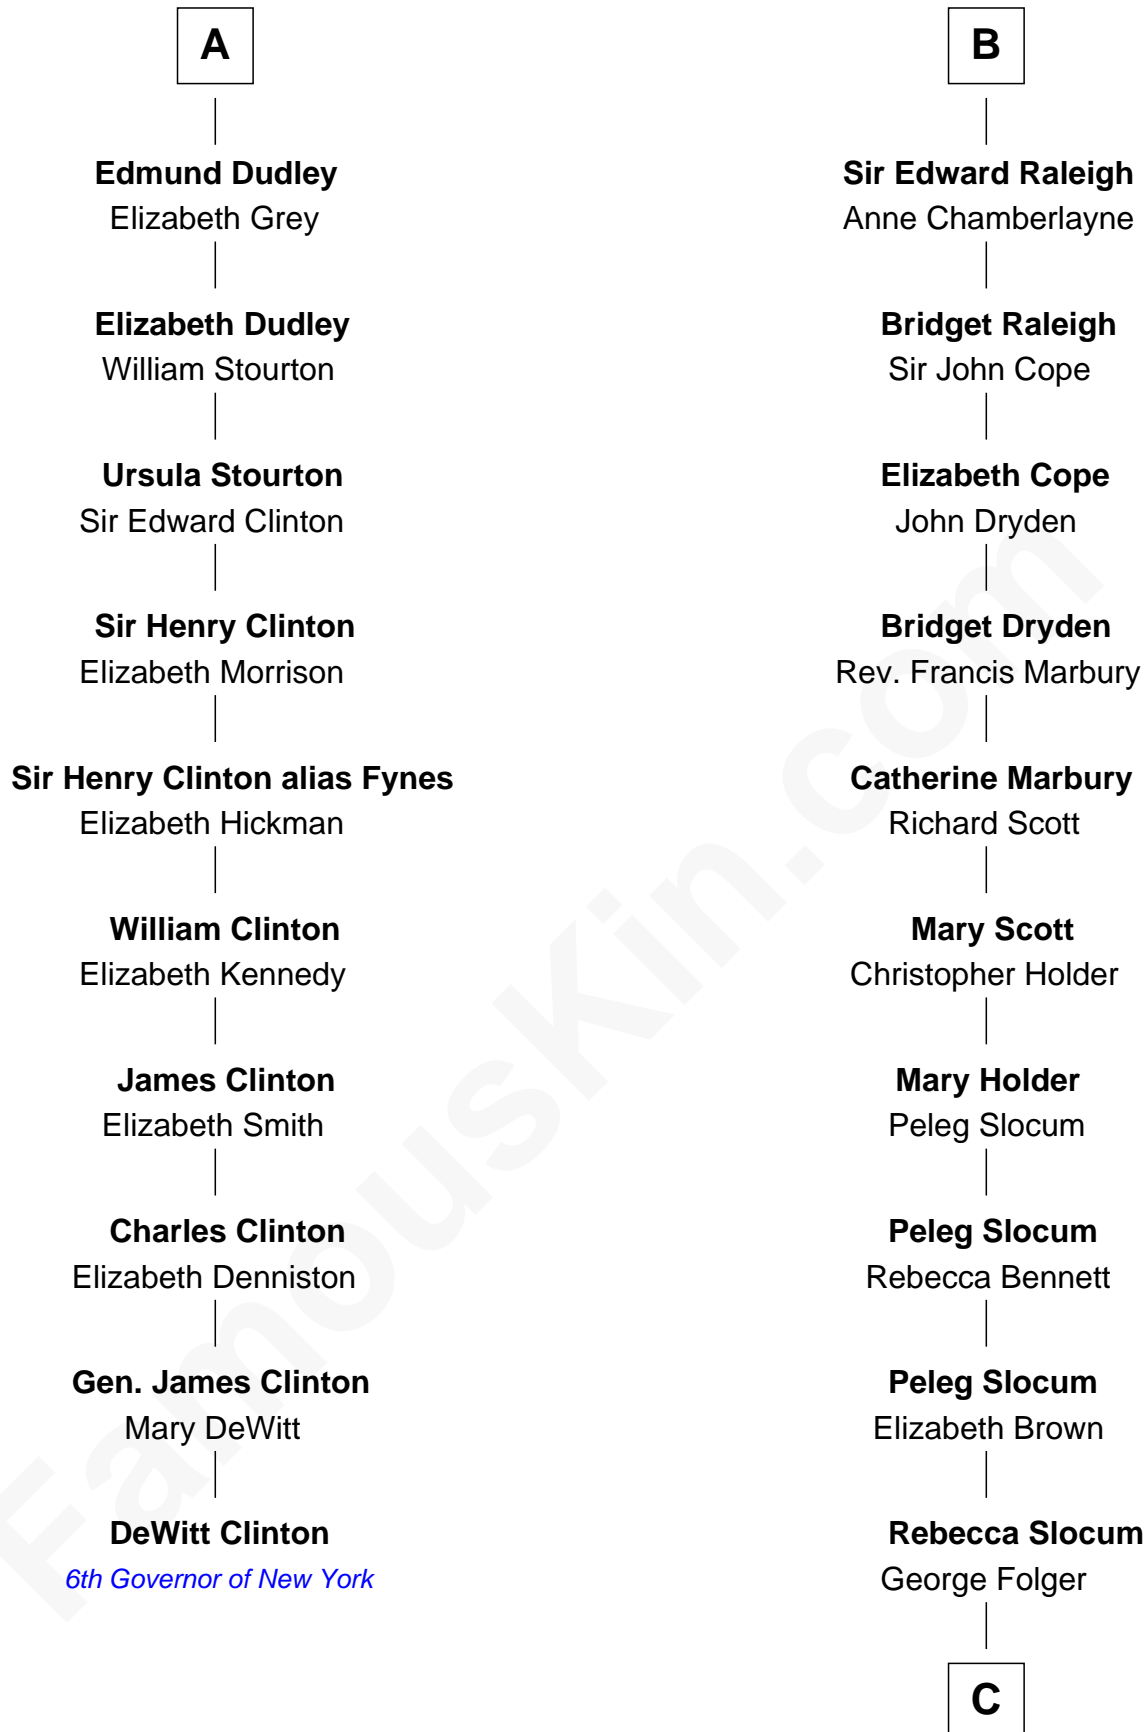

FamousKin.com Relationship Chart of

DeWitt Clinton

6th Governor of New York

16th cousin 3 times removed of

Henry Clay Folger

Founder of Folger Shakespeare Library and Chairman of Standard Oil

Sir Hugh le Despencer

Hugh le Despencer

Eleanor de Clare

Sir Edward le Despencer

Anne de Ferrers

Edward Despencer

Elizabeth Burghersh

Margaret Despencer

Robert de Ferrers

Phillippa Ferrers

Sir Thomas Greene

Elizabeth Greene

William Raleigh

Sir Edward Raleigh

Margaret Verney

B

C

Samuel Brown Folger

Nancy F. Hiller

Henry Clay Folger

Eliza Jane Clark

Henry Clay Folger

Chairman of Standard Oil

FamousKin.com