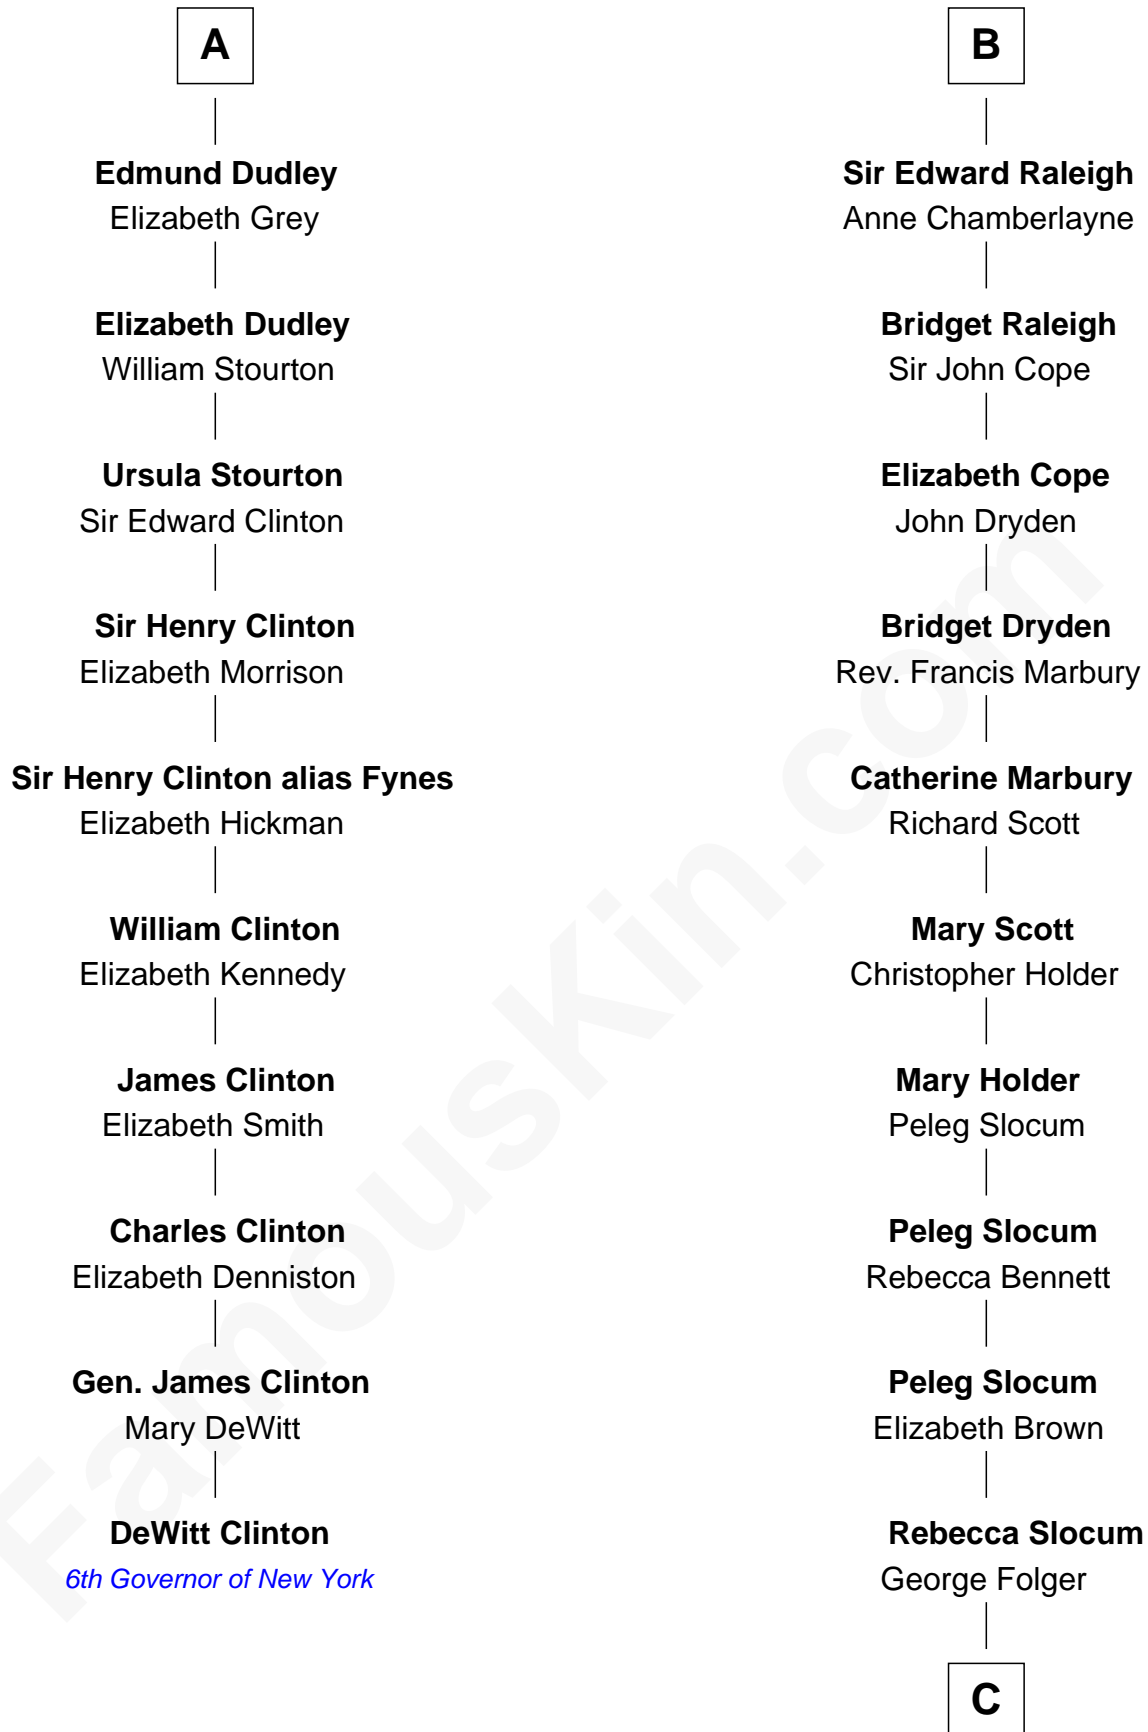

FamousKin.com

Relationship Chart of

DeWitt Clinton

6th Governor of New York

16th cousin 2 times removed of

J. A. Folger

Founder of Folger Coffee Company

Sir Hugh le Despencer
Isabella de Beauchamp

Sir Philip le Despencer
Margaret de Goushill

Hugh le Despencer
Eleanor de Clare

Sir Philip le Despencer
Joan de Cobham

Sir Edward le Despencer
Anne de Ferrers

Sir Philip le Despencer
Elizabeth - - - - -

Edward Despencer
Elizabeth Burghersh

Alice le Despenser
Sir John Sutton

Margaret Despencer
Robert de Ferrers

Sir John Sutton
Constance Blount

Phillippa Ferrers
Sir Thomas Greene

Sir John Sutton
Elizabeth Berkeley

Elizabeth Greene
William Raleigh

Sir John Sutton Dudley
Elizabeth Bramshot

Sir Edward Raleigh
Margaret Verney

A

B

C

Samuel Brown Folger

Nancy F. Hiller

J. A. Folger