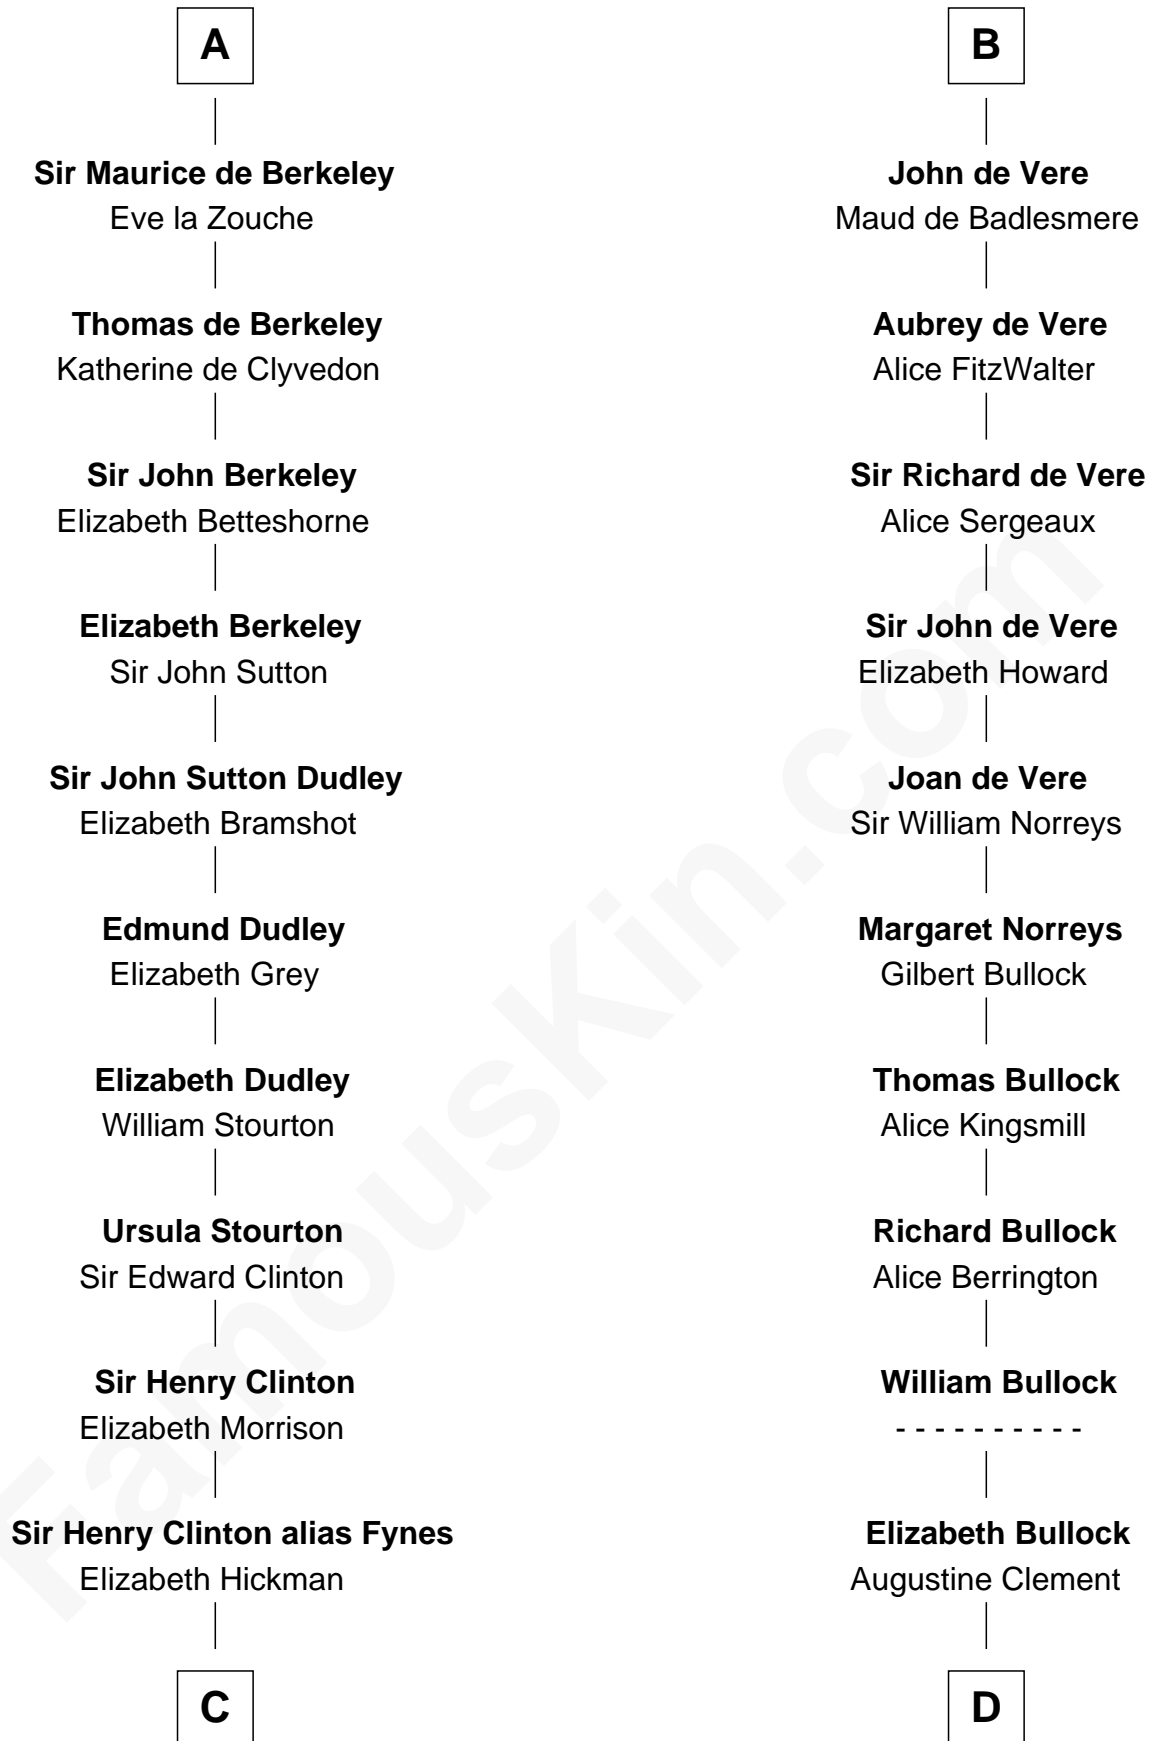

FamousKin.com Relationship Chart of

DeWitt Clinton

6th Governor of New York

21st cousin of

Samuel Howard

Boston Tea Party Participant

Norman Ranulf

Simon I de St. Liz
Maud of Northumberland

Maud de St. Liz
Saher I de Quincy

Robert de Quincy
Orabel FitzNess

Sir Saher IV de Quincy
Margaret de Beaumont

Sir Roger de Quincy
Helen of Galloway

Margaret de Quincy
Sir William de Ferrers

Joan de Ferrers
Sir Thomas de Berkeley

A

Simon I de St. Liz
Maud of Northumberland

Maud de St. Liz
Saher I de Quincy

Robert de Quincy
Orabel FitzNess

Sir Saher IV de Quincy
Margaret de Beaumont

Hawise de Quincy
Hugh de Vere

Robert de Vere
Alice de Sanford

Sir Alfonso de Vere
Joan Foliot

B

C

William Clinton
Elizabeth Kennedy

James Clinton
Elizabeth Smith

Charles Clinton
Elizabeth Denniston

Gen. James Clinton
Mary DeWitt

DeWitt Clinton
6th Governor of New York