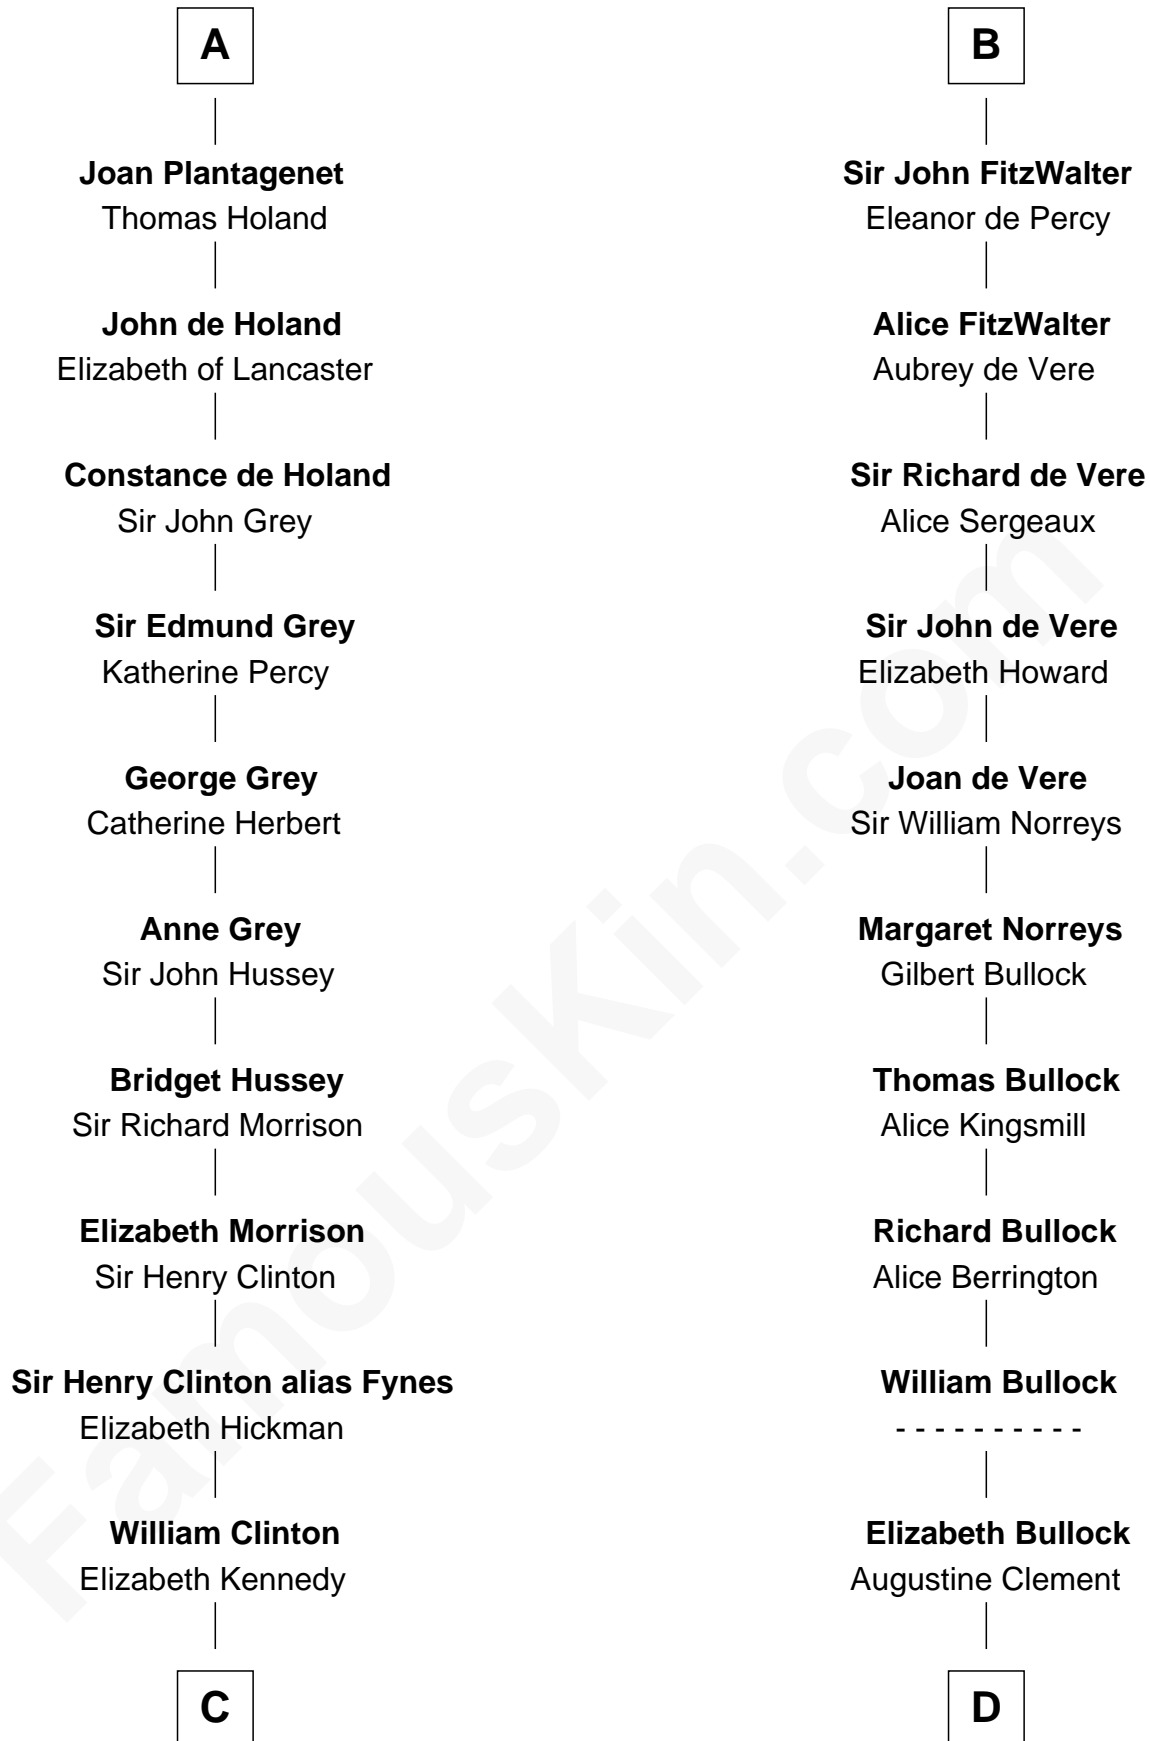

# FamousKin.com Relationship Chart of

**DeWitt Clinton**

*6th Governor of New York*

20th cousin 1 time removed of

**Samuel Howard**

*Boston Tea Party Participant*

**C**

**James Clinton**  
Elizabeth Smith

**Charles Clinton**  
Elizabeth Denniston

**Gen. James Clinton**  
Mary DeWitt

**DeWitt Clinton**  
*6th Governor of New York*

**D**

**Elizabeth Clement**  
William Sumner

**Hannah Sumner**  
John Goffe

**William Goffe**  
Abigail Richardson

**Martha Goffe**  
Ebenezer Howard

**Samuel Howard**  
*Boston Tea Party Participant*