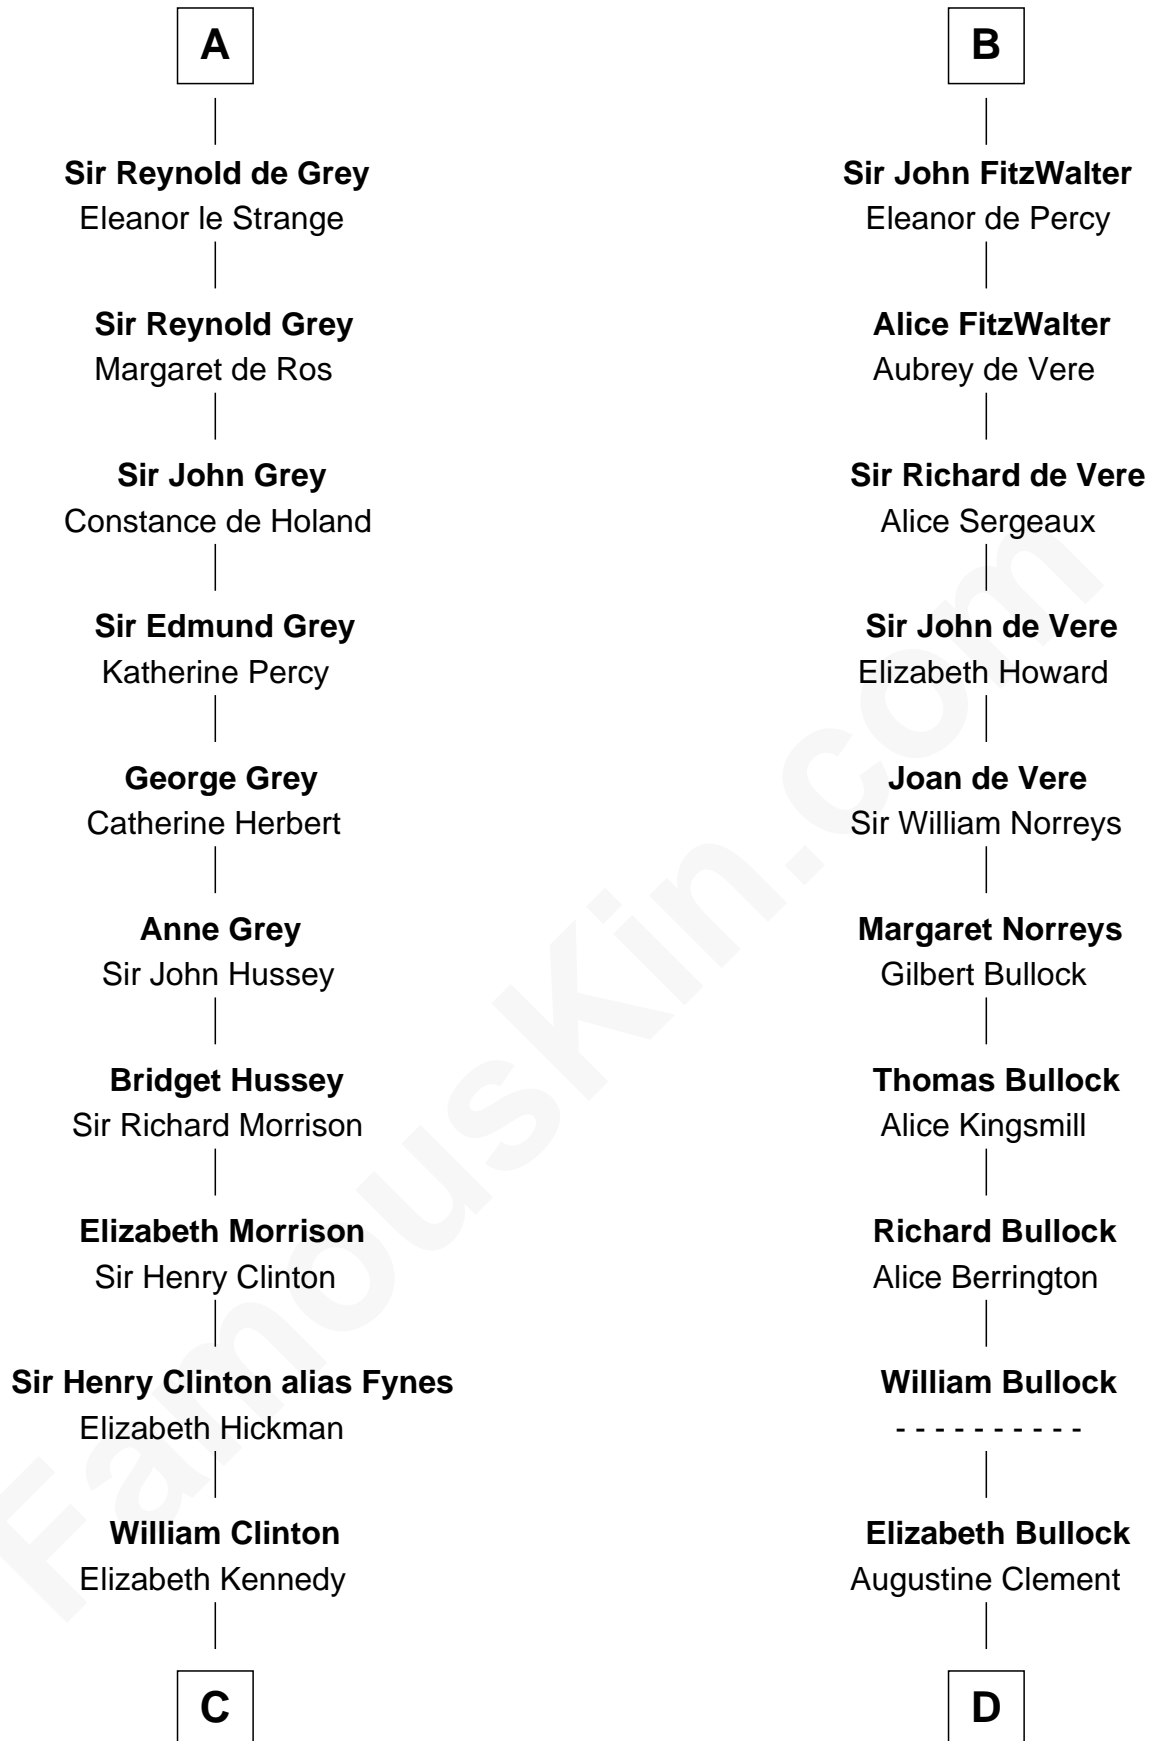

FamousKin.com Relationship Chart of

DeWitt Clinton

6th Governor of New York

20th cousin 1 time removed of

Samuel Howard

Boston Tea Party Participant

C

James Clinton
Elizabeth Smith

Charles Clinton
Elizabeth Denniston

Gen. James Clinton
Mary DeWitt

DeWitt Clinton
6th Governor of New York

D

Elizabeth Clement
William Sumner

Hannah Sumner
John Goffe

William Goffe
Abigail Richardson

Martha Goffe
Ebenezer Howard

Samuel Howard
Boston Tea Party Participant

FamousKin.com