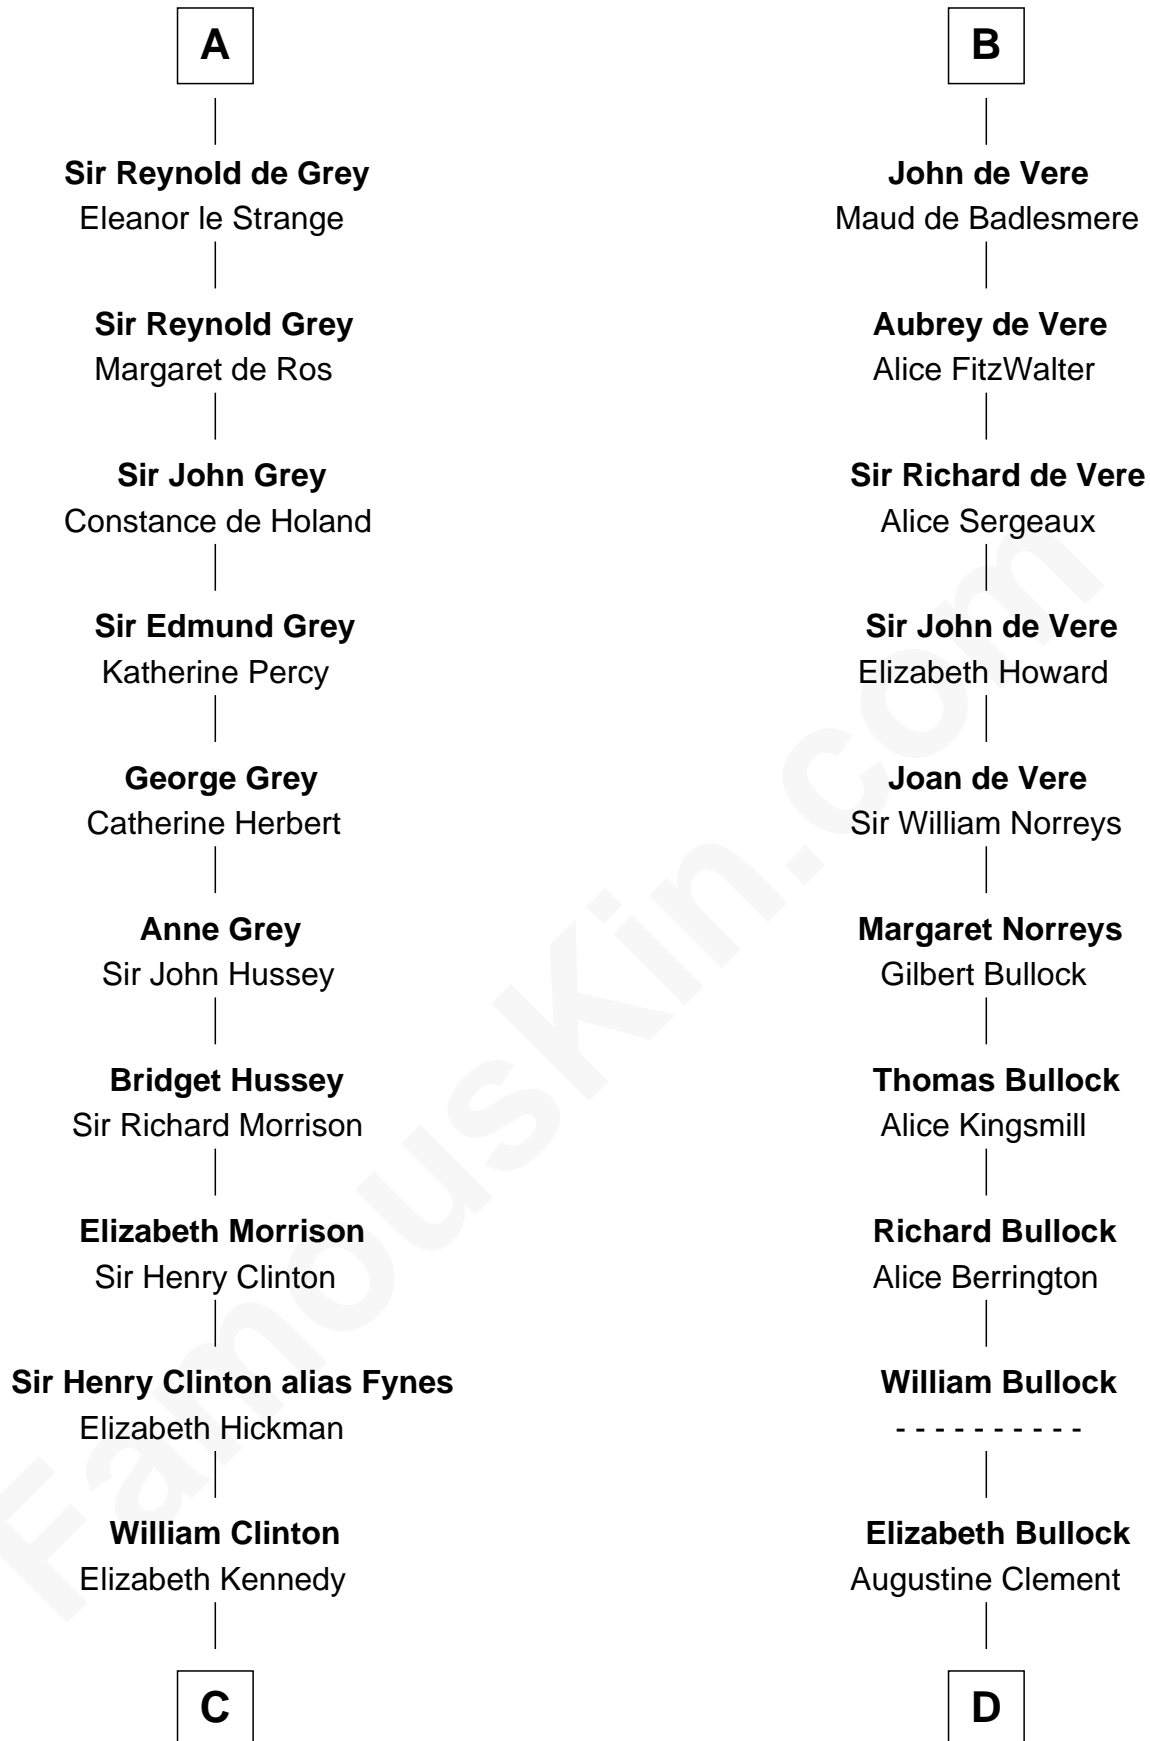

FamousKin.com Relationship Chart of

DeWitt Clinton

6th Governor of New York

20th cousin 1 time removed of

Samuel Howard

Boston Tea Party Participant

Hugh I of Vermandois

Adèle of Vermandois

C

James Clinton
Elizabeth Smith

Charles Clinton
Elizabeth Denniston

Gen. James Clinton
Mary DeWitt

DeWitt Clinton
6th Governor of New York

D

Elizabeth Clement
William Sumner

Hannah Sumner
John Goffe