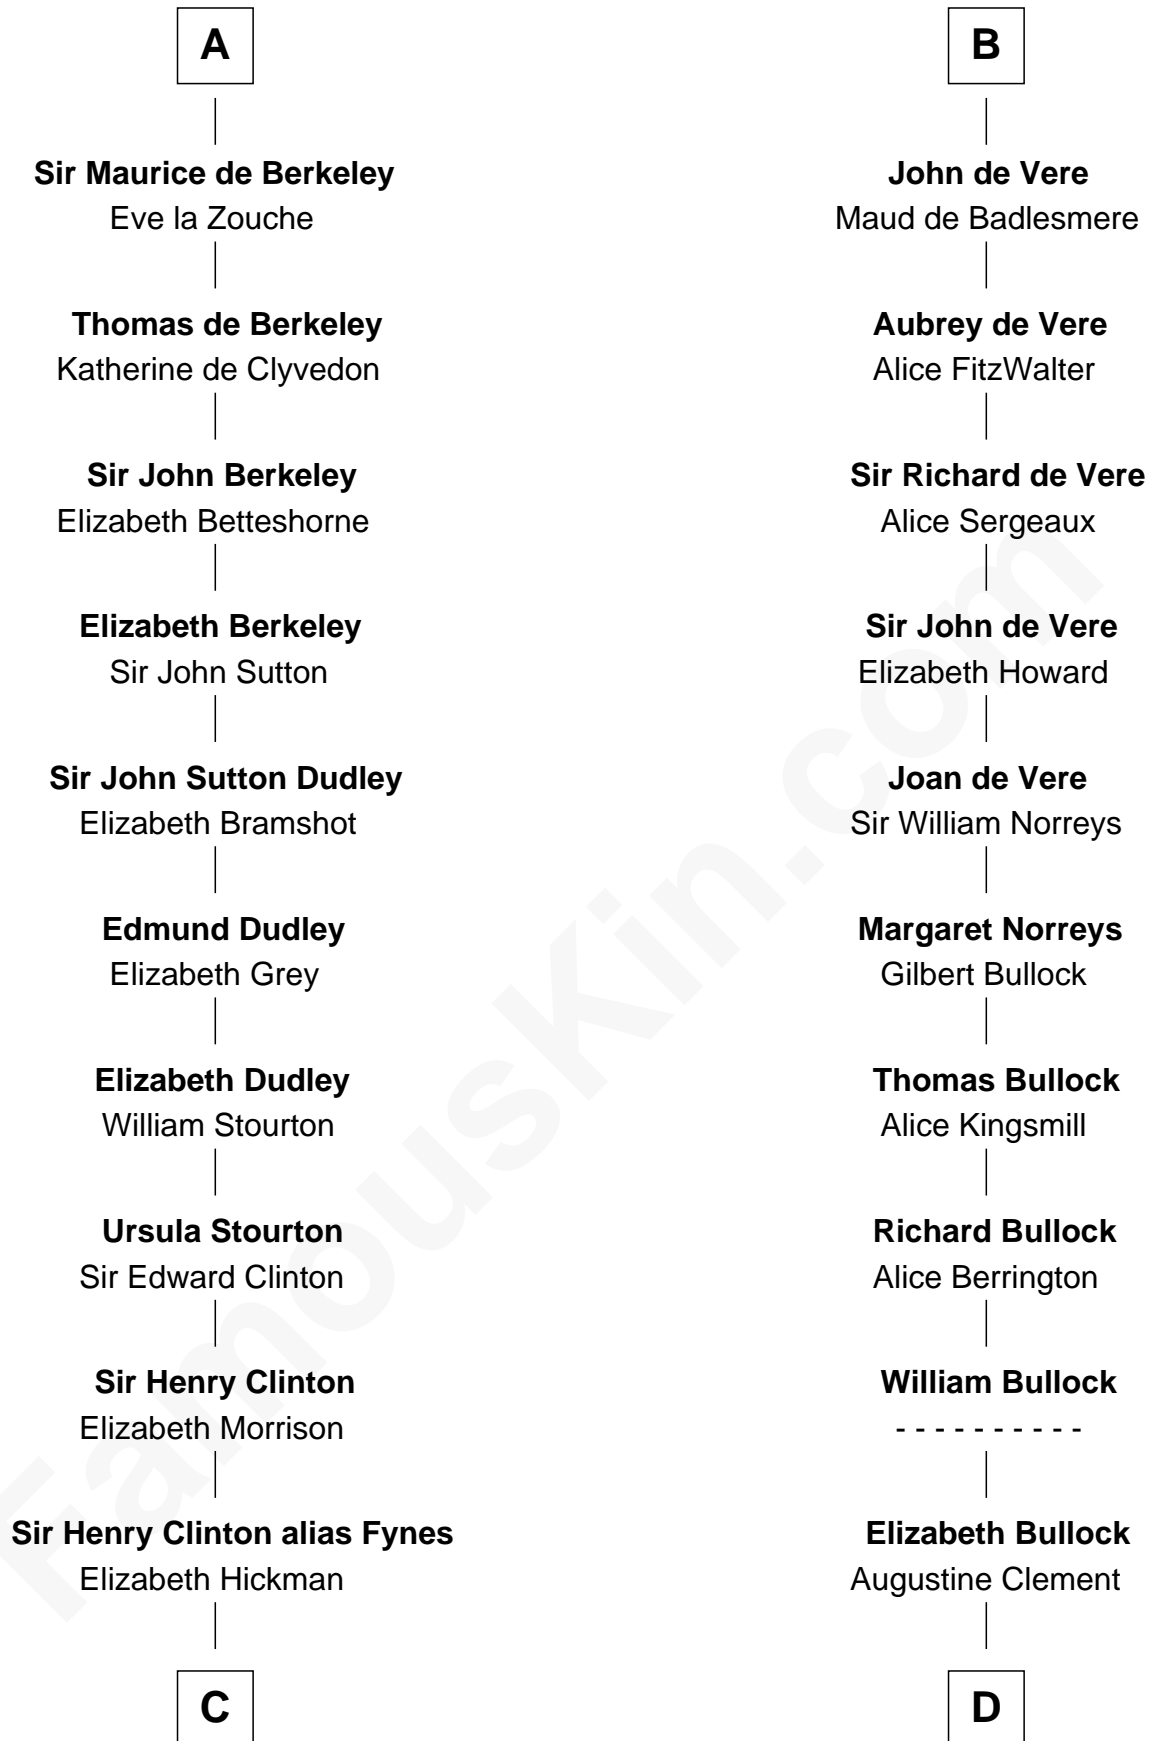

FamousKin.com Relationship Chart of

DeWitt Clinton

6th Governor of New York

21st cousin of

Samuel Howard

Boston Tea Party Participant

C

William Clinton
Elizabeth Kennedy

James Clinton
Elizabeth Smith

Charles Clinton
Elizabeth Denniston

Gen. James Clinton
Mary DeWitt

DeWitt Clinton
6th Governor of New York

D

Elizabeth Clement
William Sumner

Hannah Sumner
John Goffe

William Goffe
Abigail Richardson

Martha Goffe
Ebenezer Howard

Samuel Howard
Boston Tea Party Participant