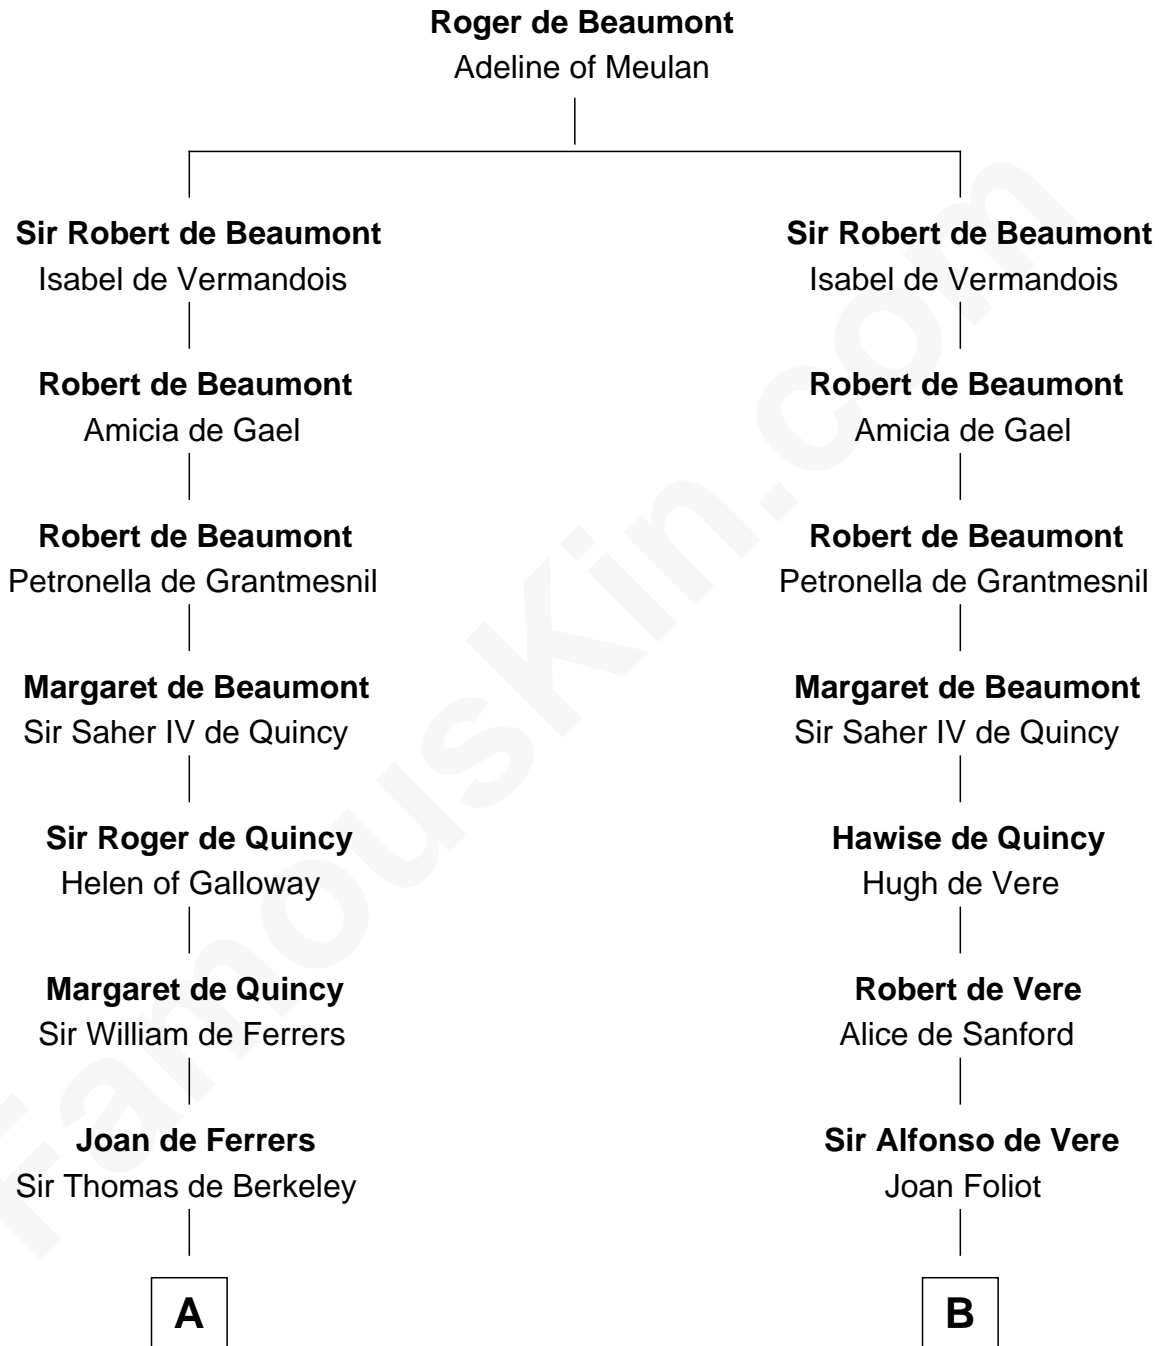

FamousKin.com Relationship Chart of

DeWitt Clinton

6th Governor of New York

21st cousin of

Samuel Howard

Boston Tea Party Participant

C

William Clinton
Elizabeth Kennedy

James Clinton
Elizabeth Smith

Charles Clinton
Elizabeth Denniston

Gen. James Clinton
Mary DeWitt

DeWitt Clinton
6th Governor of New York

D

Elizabeth Clement
William Sumner

Hannah Sumner
John Goffe

William Goffe
Abigail Richardson

Martha Goffe
Ebenezer Howard

Samuel Howard
Boston Tea Party Participant