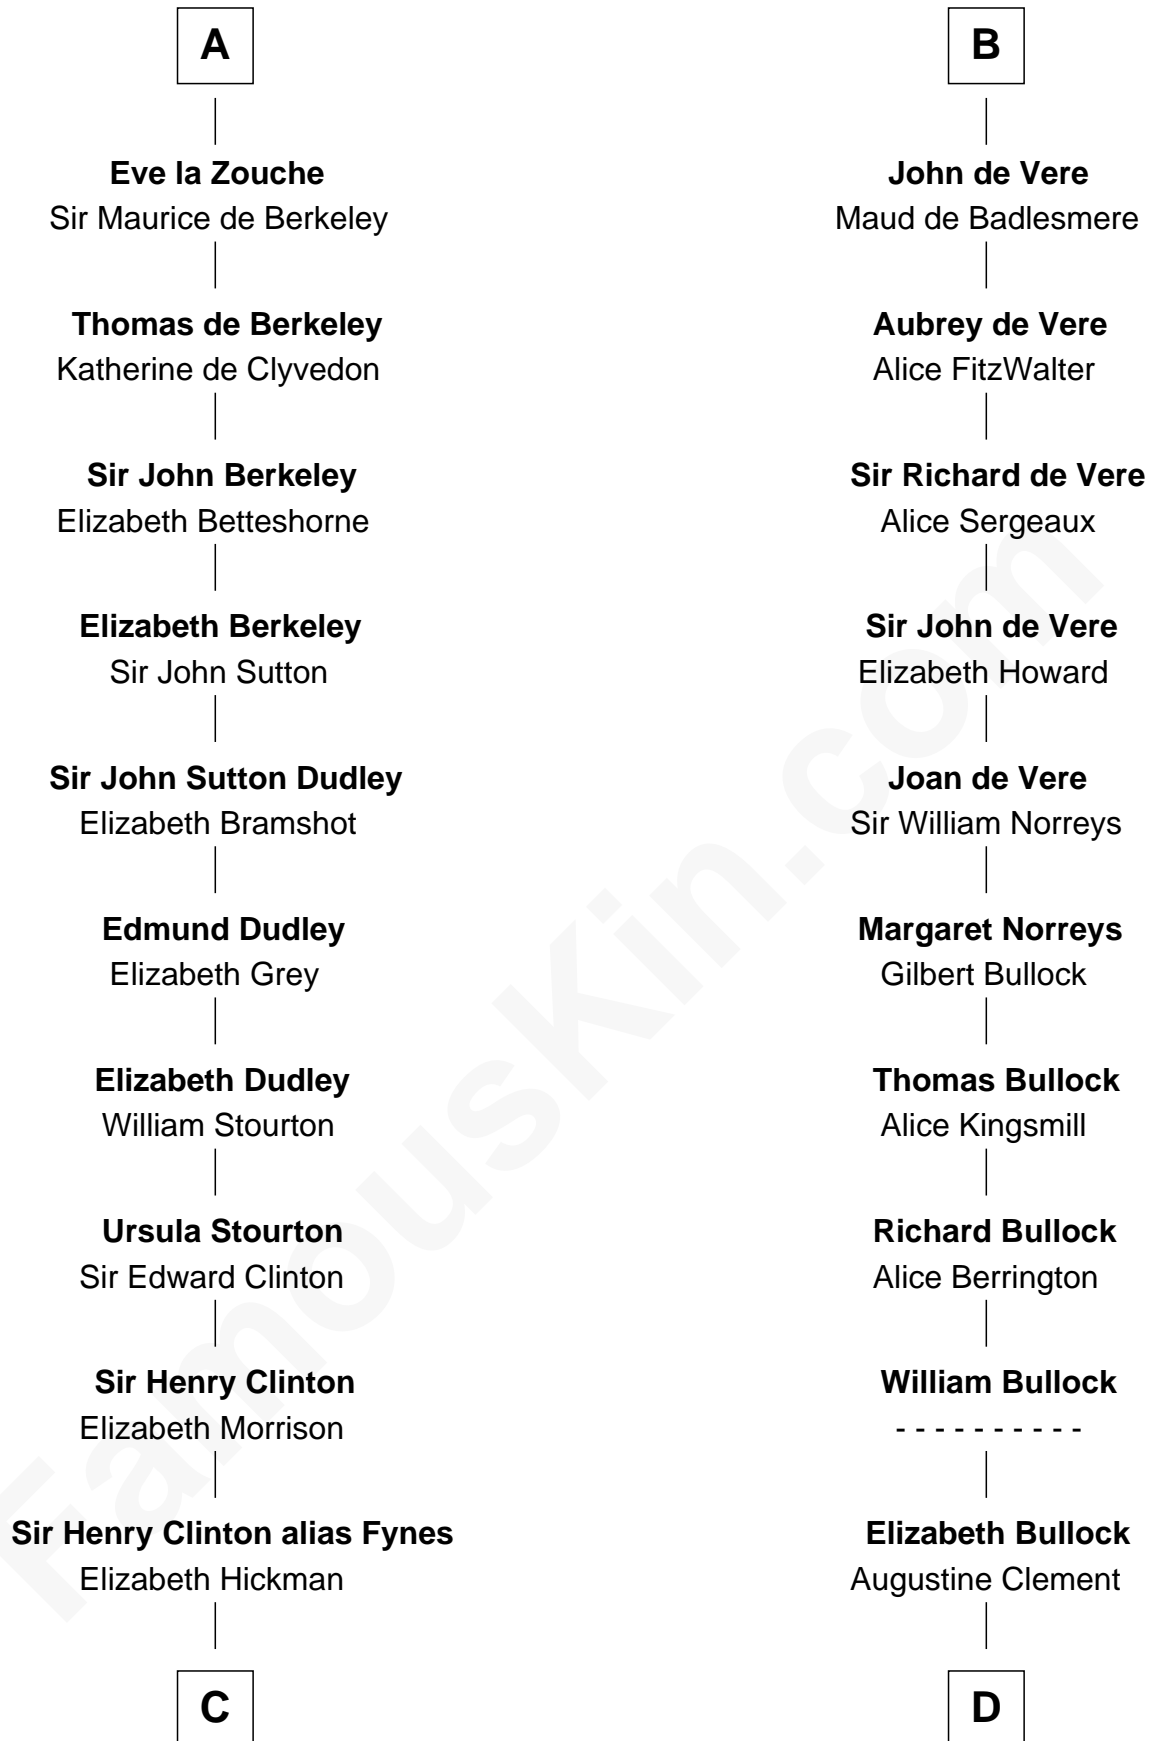

FamousKin.com Relationship Chart of

DeWitt Clinton

6th Governor of New York

21st cousin of

Samuel Howard

Boston Tea Party Participant

Hugh de Claremont

Margaret de Roucy

Eva Marshal

William de Braiose

Eve de Braiose

Sir William de Cantilupe

Milicent de Cantilupe

Eudo la Zouche

A

Adeliza de Clermont-en-Beauvaisis

Hawise de Quincy

Robert de Vere

Alice de Sanford

Sir Alfonso de Vere

Joan Foliot

B

C

William Clinton
Elizabeth Kennedy

James Clinton
Elizabeth Smith

Charles Clinton
Elizabeth Denniston

Gen. James Clinton
Mary DeWitt

DeWitt Clinton
6th Governor of New York

D

Elizabeth Clement
William Sumner

Hannah Sumner
John Goffe

William Goffe
Abigail Richardson