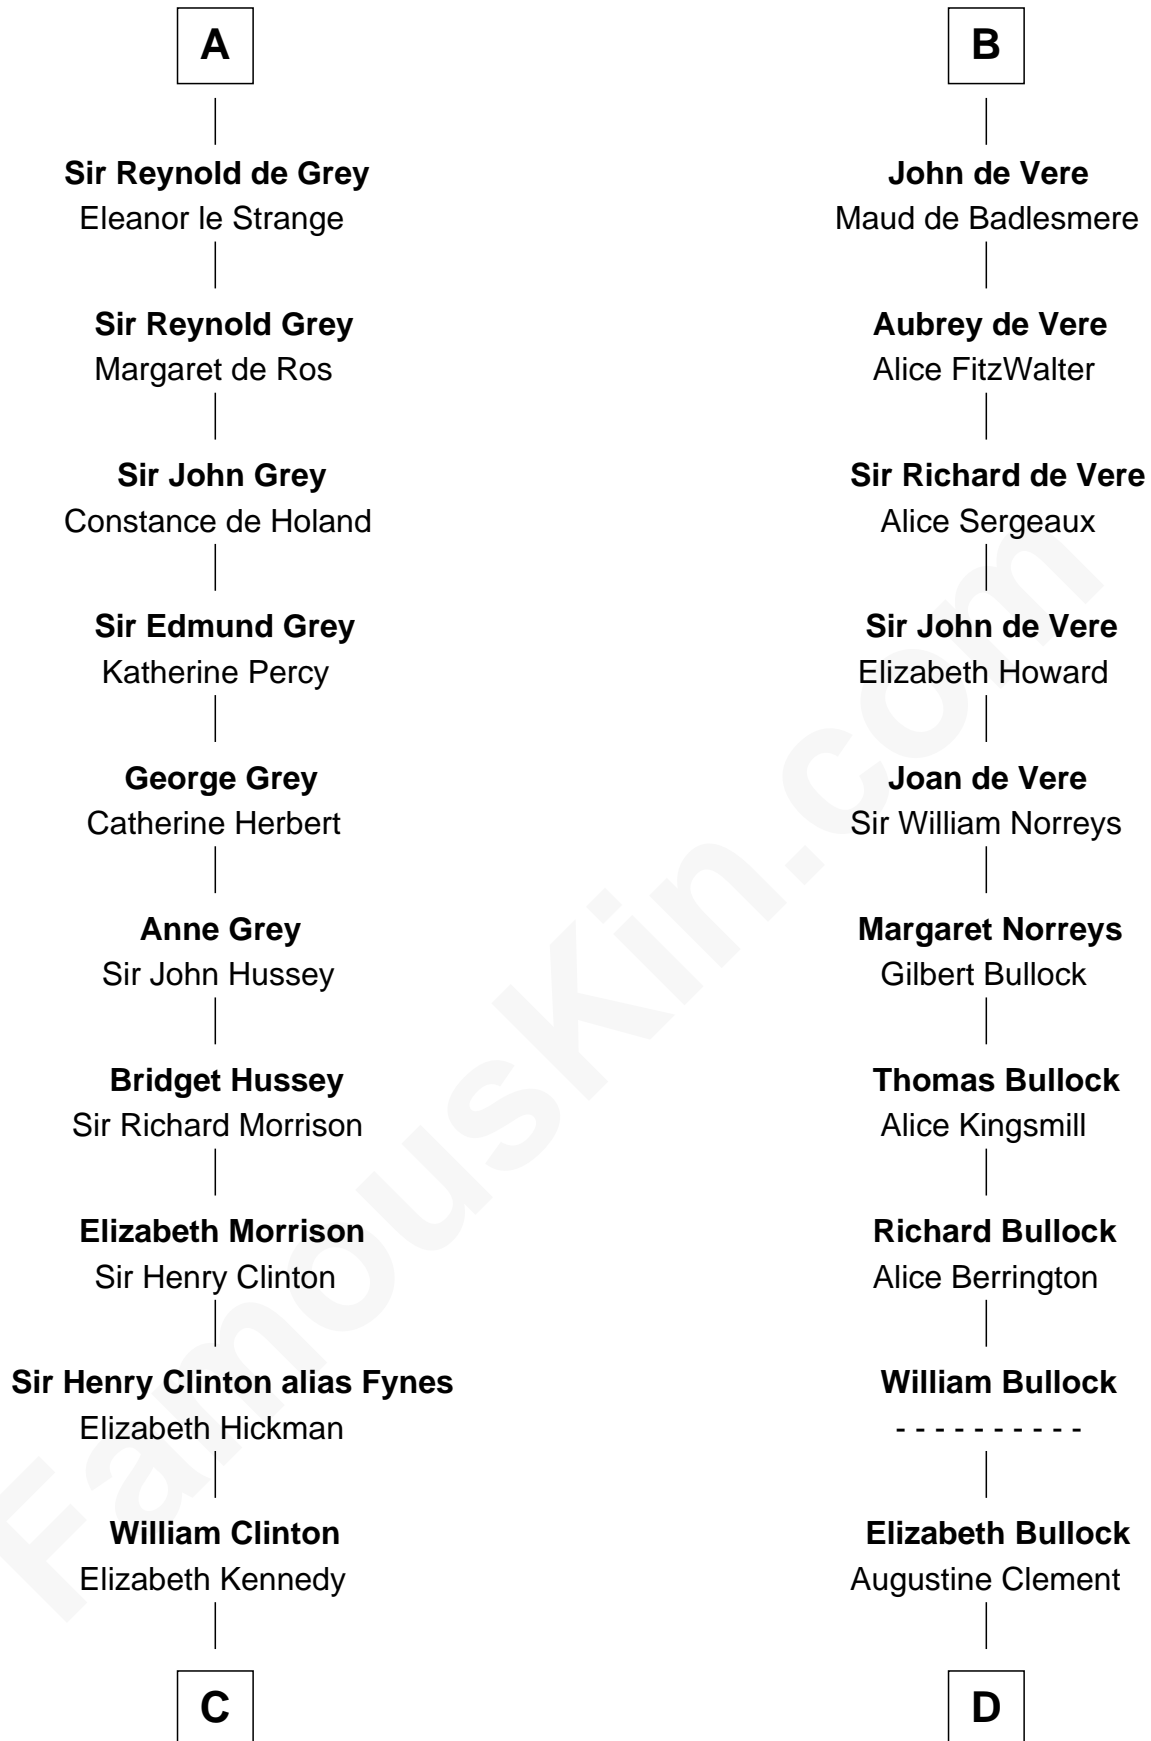

FamousKin.com Relationship Chart of

DeWitt Clinton

6th Governor of New York

20th cousin 1 time removed of

Samuel Howard

Boston Tea Party Participant

Waltheof II of Northumbria

Judith of Lens

Hugh de Vere

Robert de Vere

Alice de Sanford

Sir Alfonso de Vere

Joan Foliot

B

C

James Clinton
Elizabeth Smith

Charles Clinton
Elizabeth Denniston

Gen. James Clinton
Mary DeWitt

DeWitt Clinton
6th Governor of New York

D

Elizabeth Clement
William Sumner

Hannah Sumner
John Goffe

William Goffe
Abigail Richardson

Martha Goffe
Ebenezer Howard