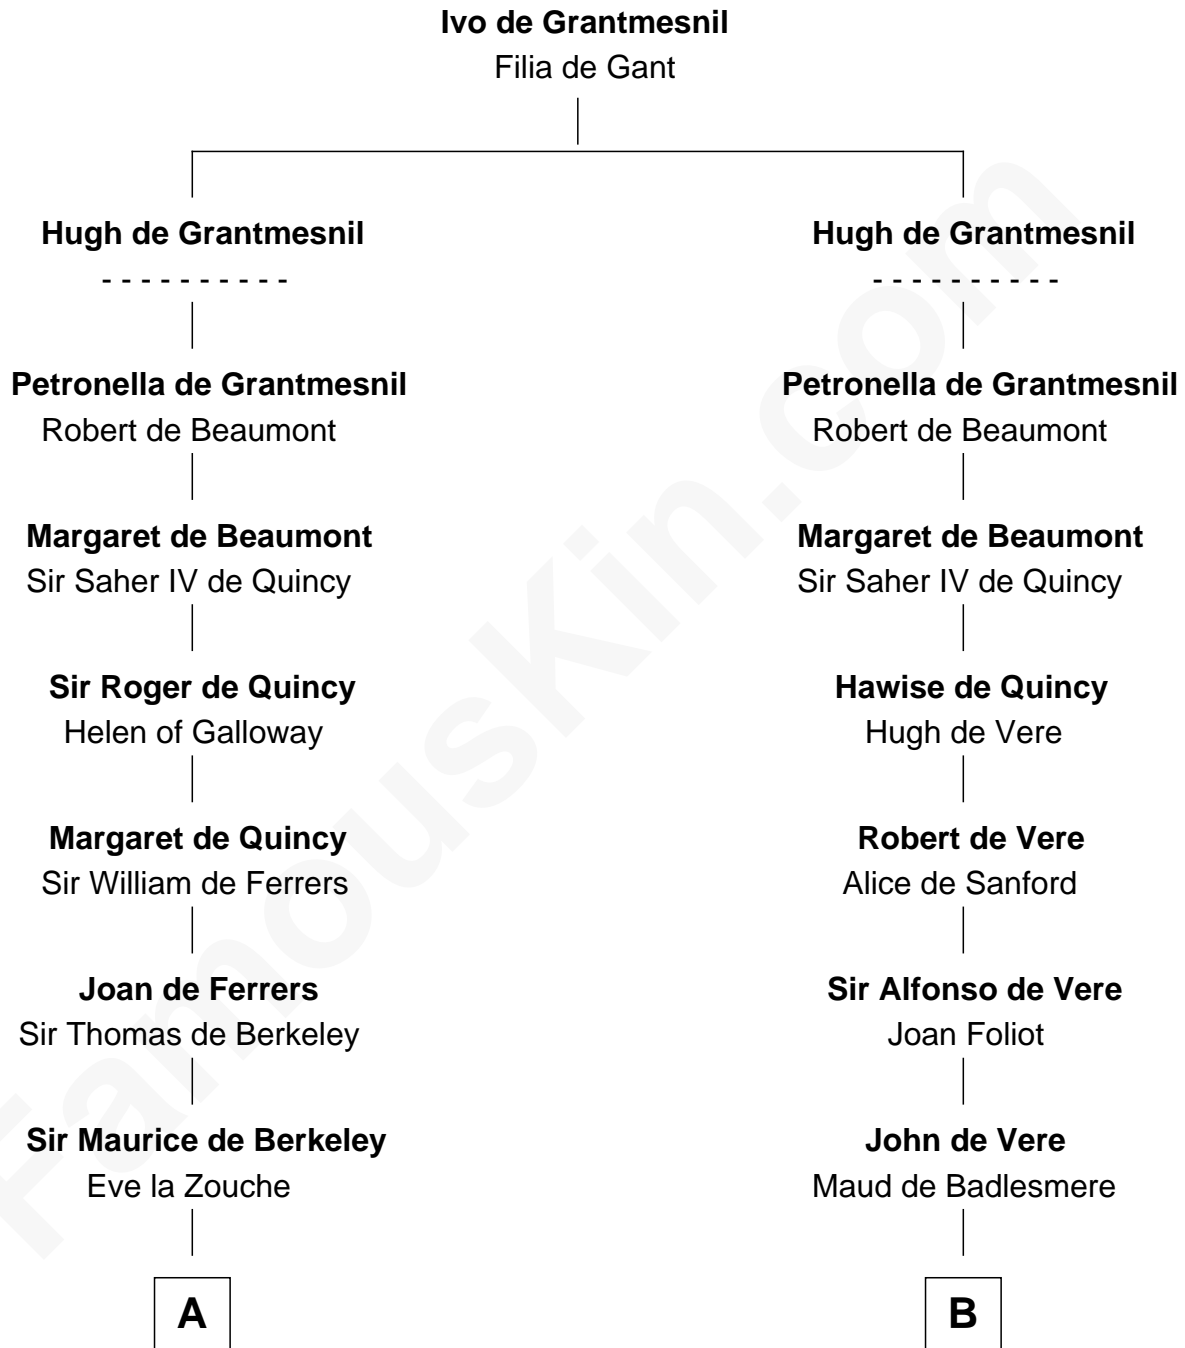

FamousKin.com Relationship Chart of

DeWitt Clinton

6th Governor of New York

20th cousin of

Samuel Howard

Boston Tea Party Participant

C

James Clinton
Elizabeth Smith

Charles Clinton
Elizabeth Denniston

Gen. James Clinton
Mary DeWitt

DeWitt Clinton
6th Governor of New York

D

Hannah Sumner
John Goffe

William Goffe
Abigail Richardson

Martha Goffe
Ebenezer Howard

Samuel Howard
Boston Tea Party Participant