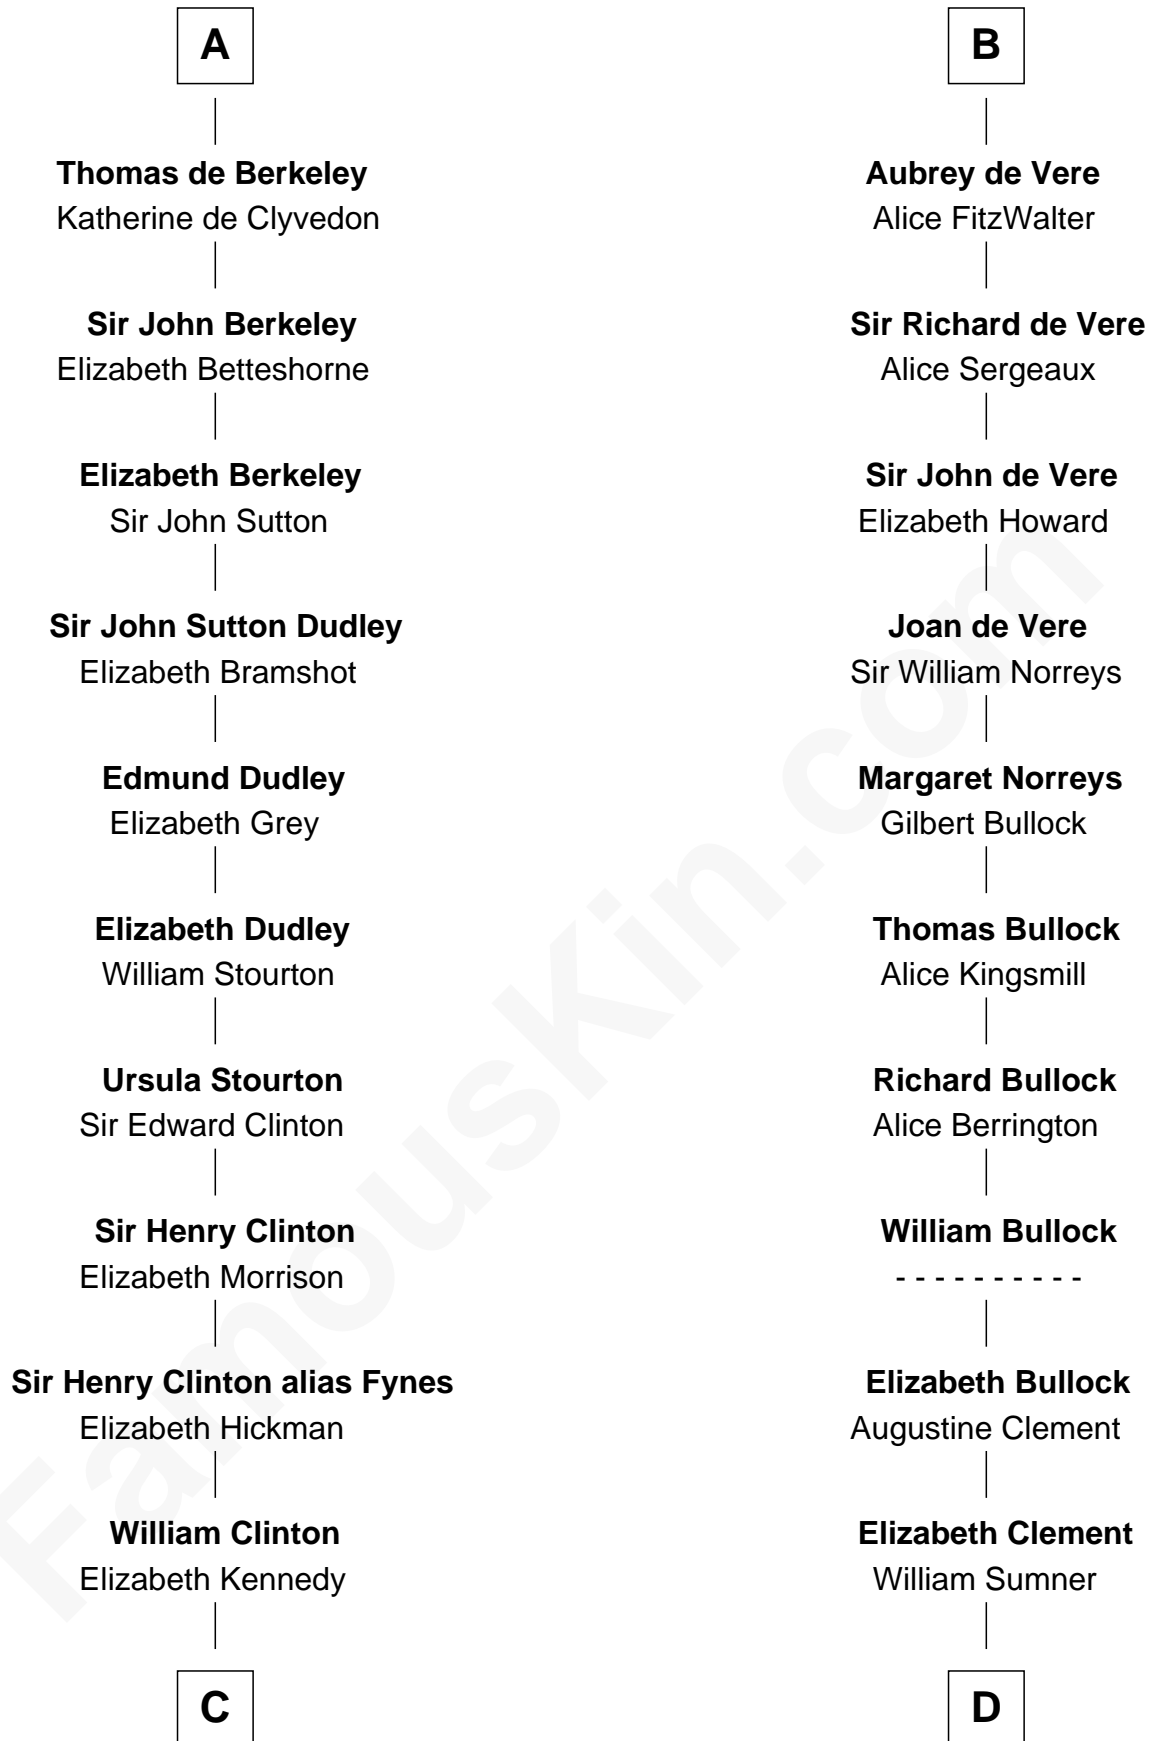

FamousKin.com Relationship Chart of

DeWitt Clinton

6th Governor of New York

20th cousin of

Samuel Howard

Boston Tea Party Participant

C

James Clinton
Elizabeth Smith

Charles Clinton
Elizabeth Denniston

Gen. James Clinton
Mary DeWitt

DeWitt Clinton
6th Governor of New York

D

Hannah Sumner
John Goffe

William Goffe
Abigail Richardson

Martha Goffe
Ebenezer Howard

Samuel Howard
Boston Tea Party Participant