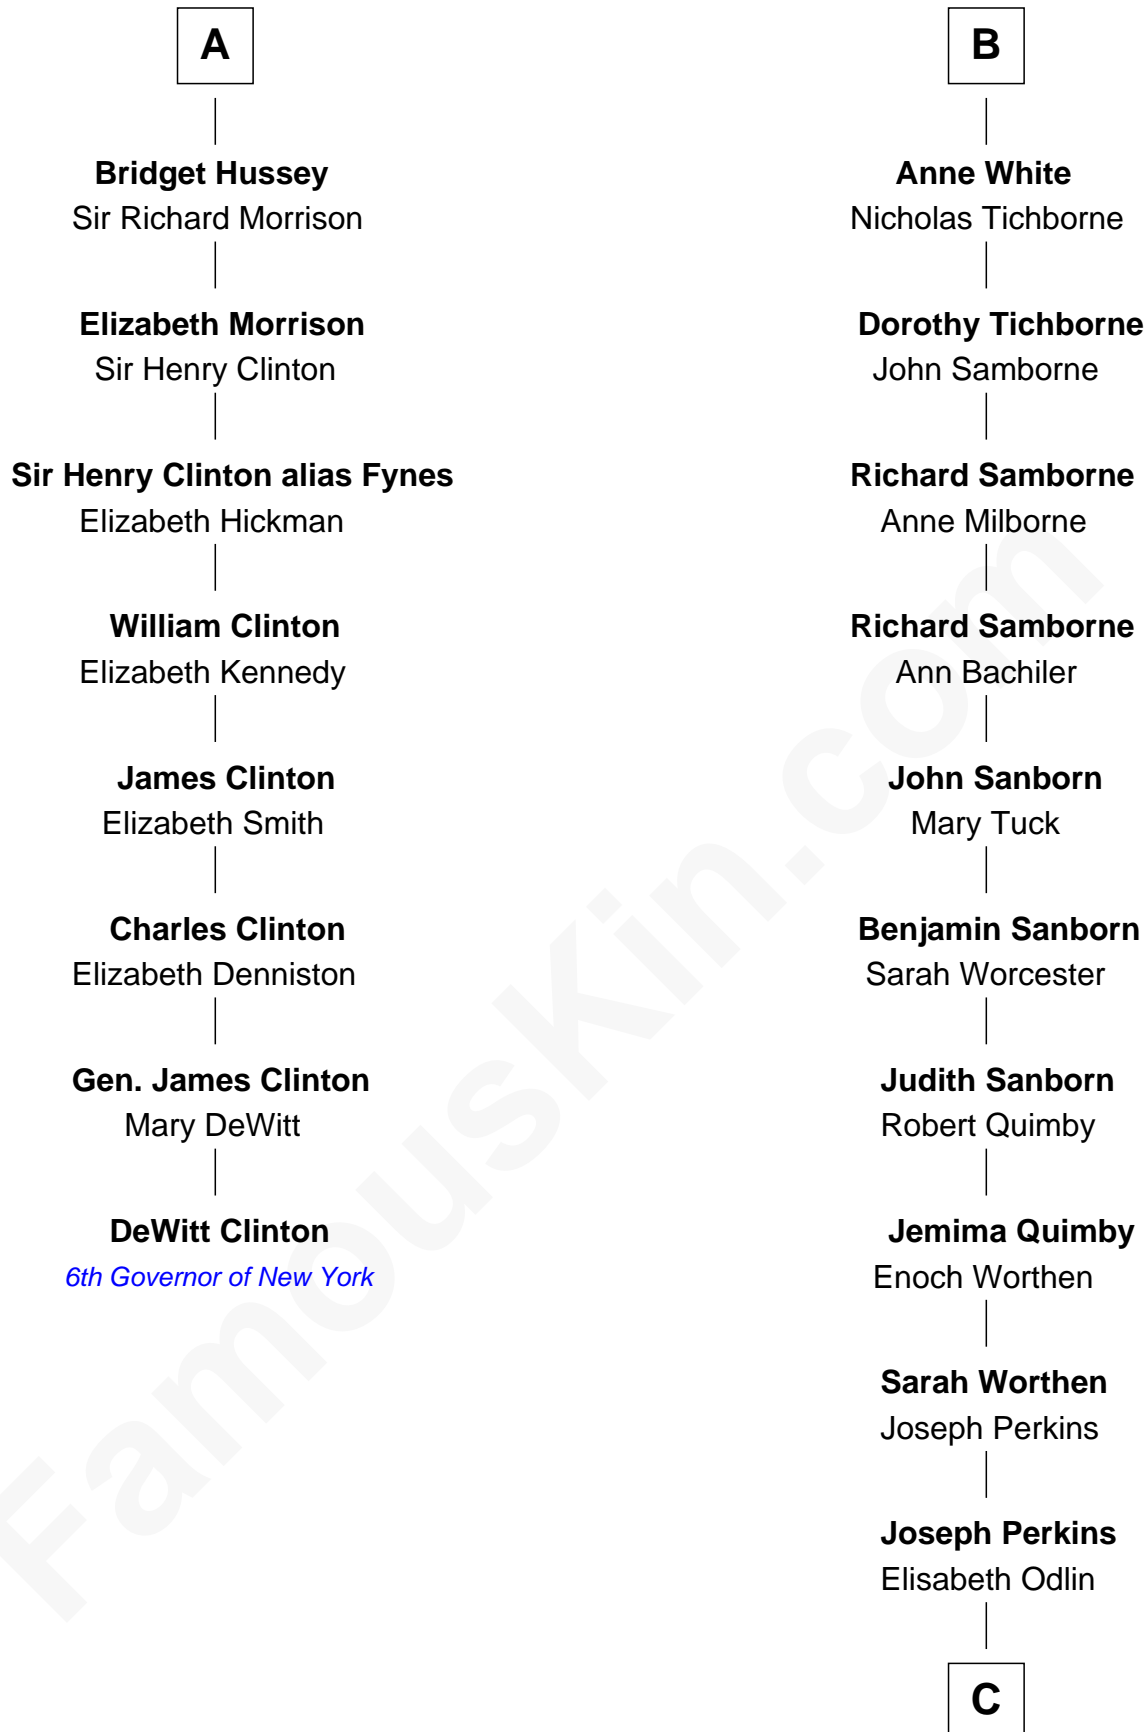

FamousKin.com Relationship Chart of

DeWitt Clinton

6th Governor of New York

14th cousin 7 times removed of

Richard Hatch

TV and Movie Actor

Bartholomew de Badlesmere

Margaret de Clare

Sir Robert Hungerford

Eleanor Hungerford

Sir John White

Robert White

Margaret Gainsford

B

C

Woodbridge Odlin Perkins

Adaline S. Osgood

Bertha Adeline Perkins

Lieutus Moody Rogers

Leah Perkins Rogers

Charles Wesley Hatch

John Raymond Hatch

Elizabeth White

Richard Hatch