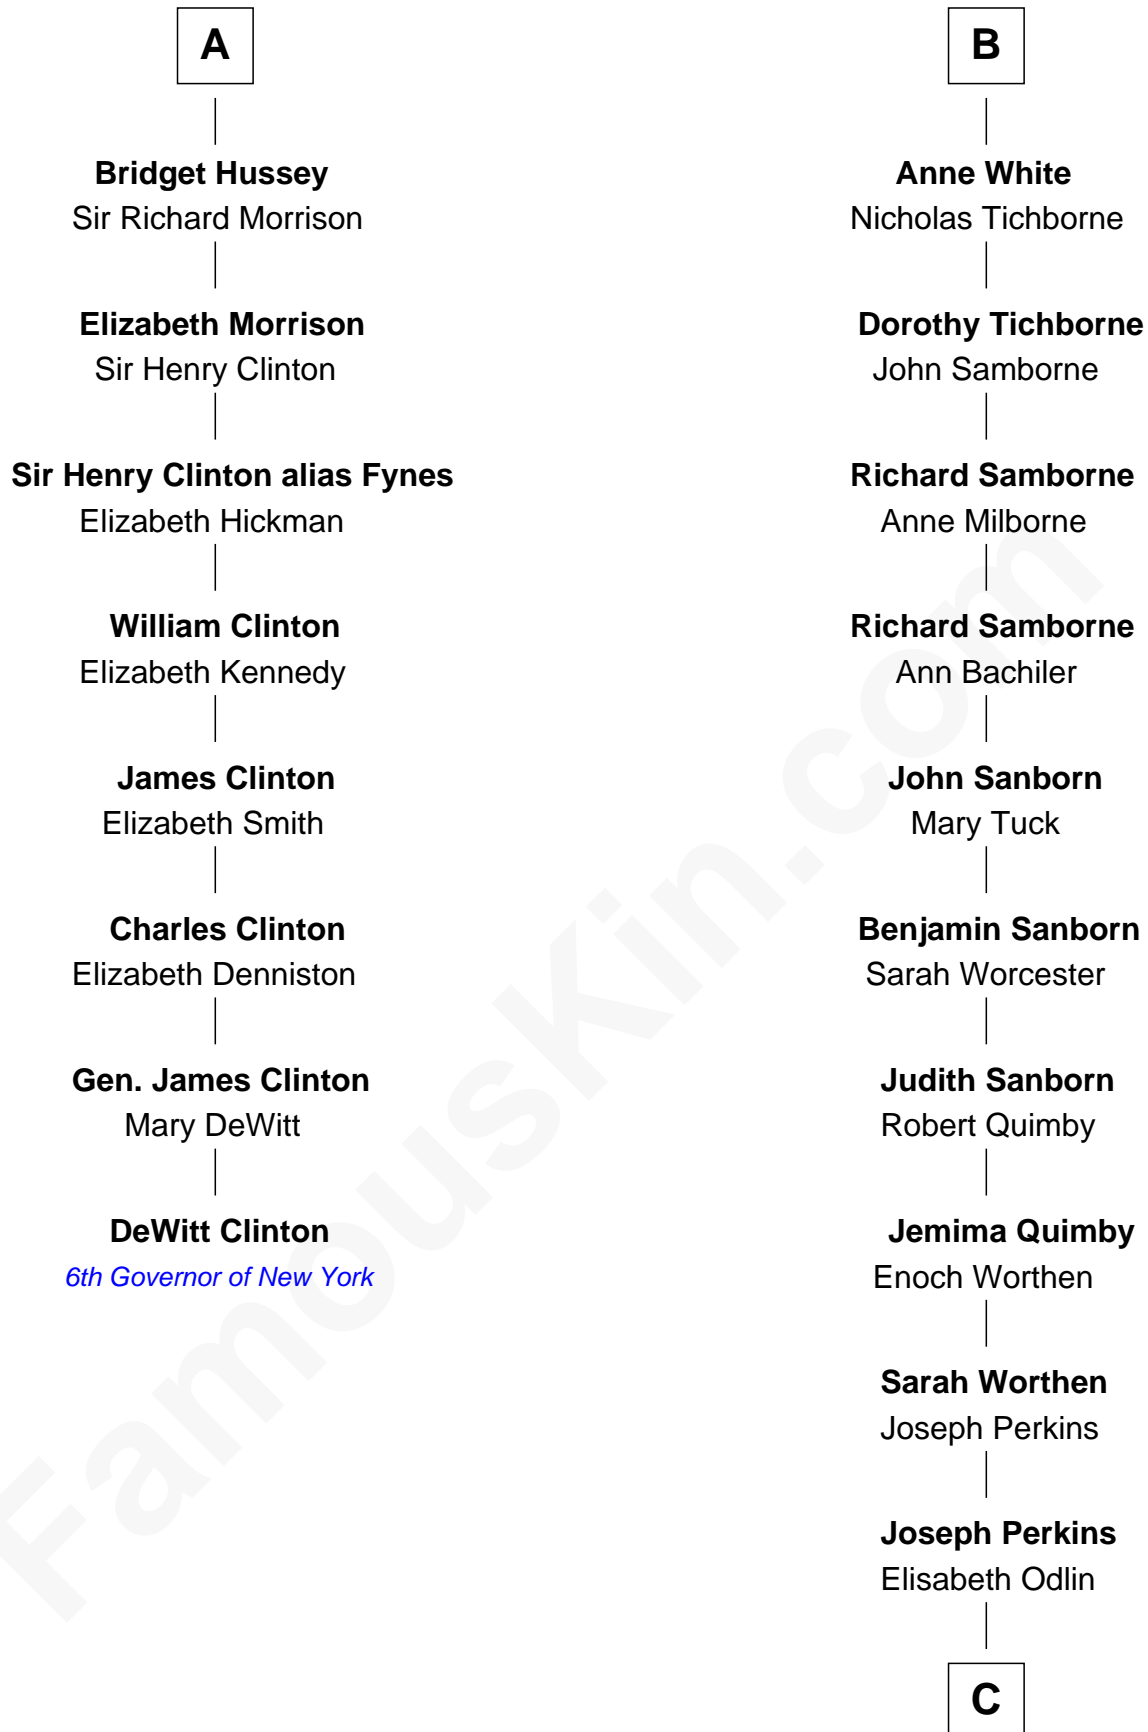

FamousKin.com Relationship Chart of

DeWitt Clinton

6th Governor of New York

14th cousin 7 times removed of

Richard Hatch

TV and Movie Actor

C

Woodbridge Odlin Perkins

Adaline S. Osgood

Bertha Adeline Perkins

Lieutus Moody Rogers

Leah Perkins Rogers

Charles Wesley Hatch

John Raymond Hatch

Elizabeth White

Richard Hatch