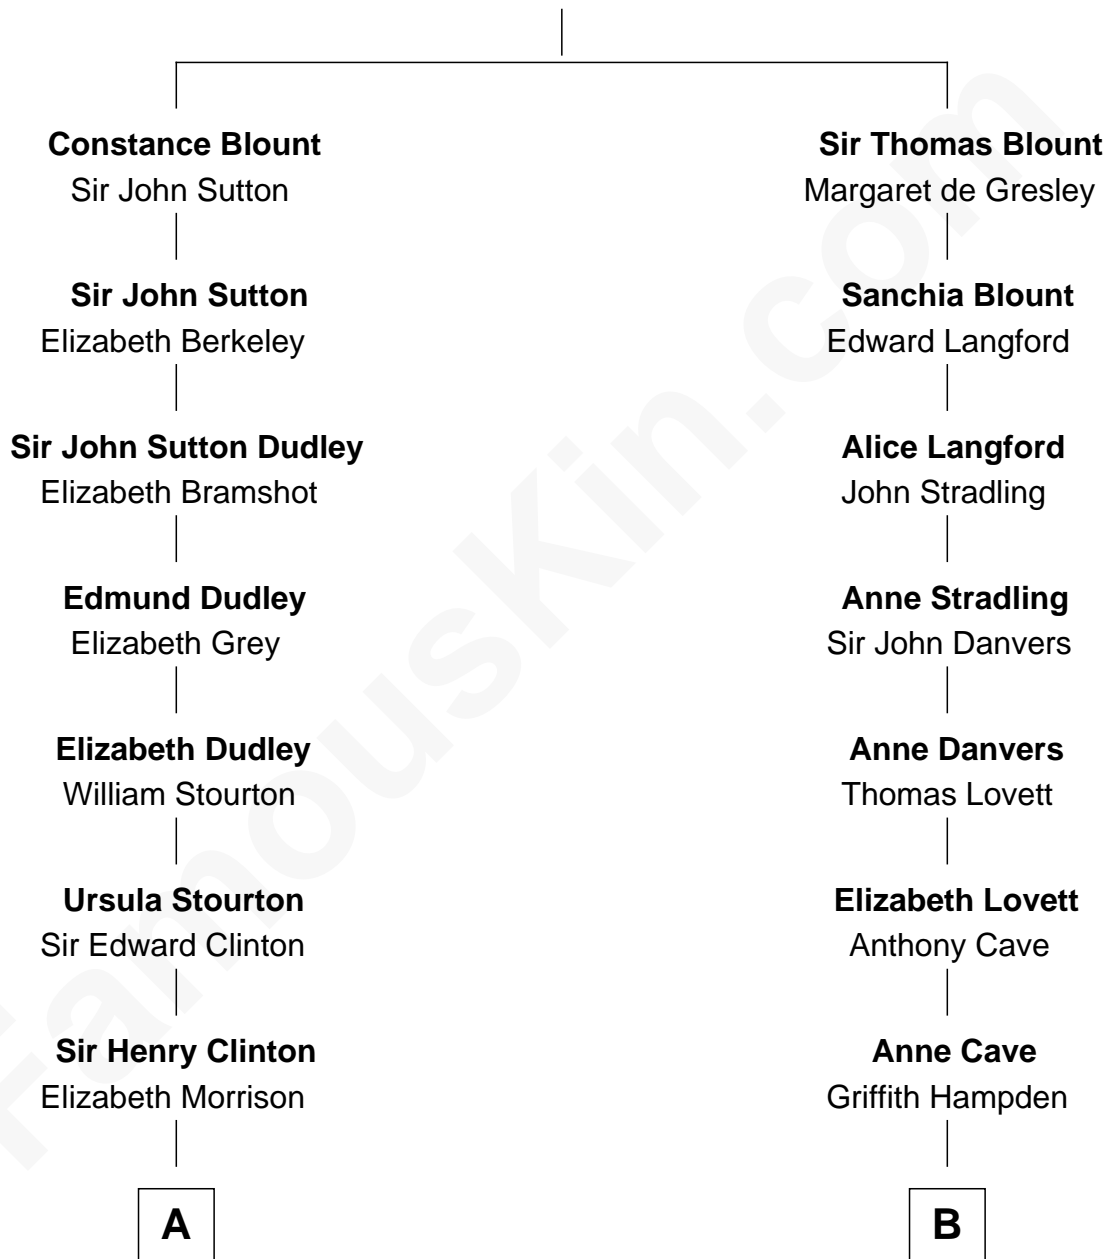

FamousKin.com Relationship Chart of

DeWitt Clinton

6th Governor of New York

12th cousin 9 times removed of

Cara Delevingne

Fashion Model and Movie Actress

Sir Walter Blount

Sancha de Ayala

C

Armyne Evelyne Gordon

Sir Lionel Lawson Faudel-Phillips

Anne Margaret Faudel-Phillips

John Vincent Sheffield

Jane Armyne Sheffield

Sir Jocelyn Edward Greville Stevens

Pandora Anne Stevens