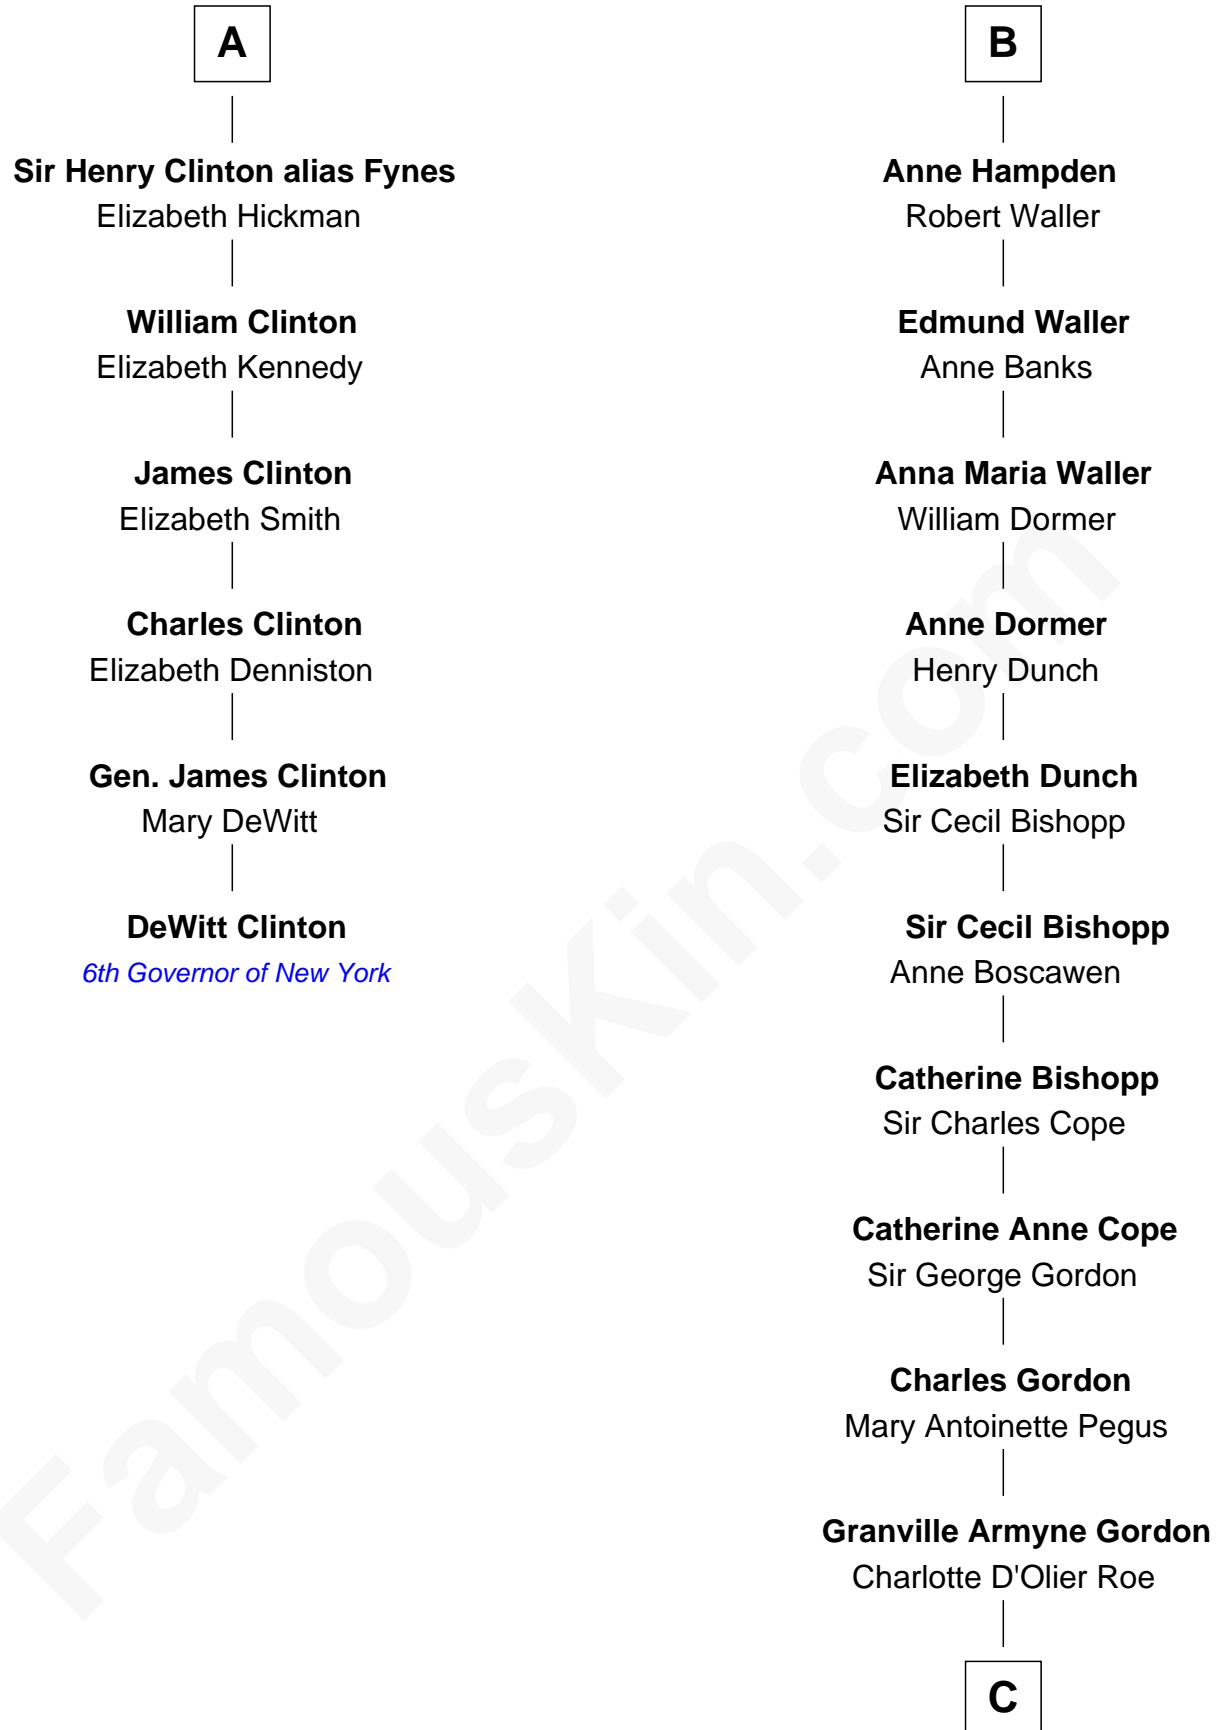

FamousKin.com Relationship Chart of

DeWitt Clinton

6th Governor of New York

12th cousin 9 times removed of

Cara Delevingne

Fashion Model and Movie Actress

Sir Walter Blount

Sancha de Ayala

C

Armyne Evelyne Gordon

Sir Lionel Lawson Faudel-Phillips

Anne Margaret Faudel-Phillips

John Vincent Sheffield

Jane Armyne Sheffield

Sir Jocelyn Edward Greville Stevens

Pandora Anne Stevens

Charles Hamar Delevingne

Cara Delevingne

Model and Actress