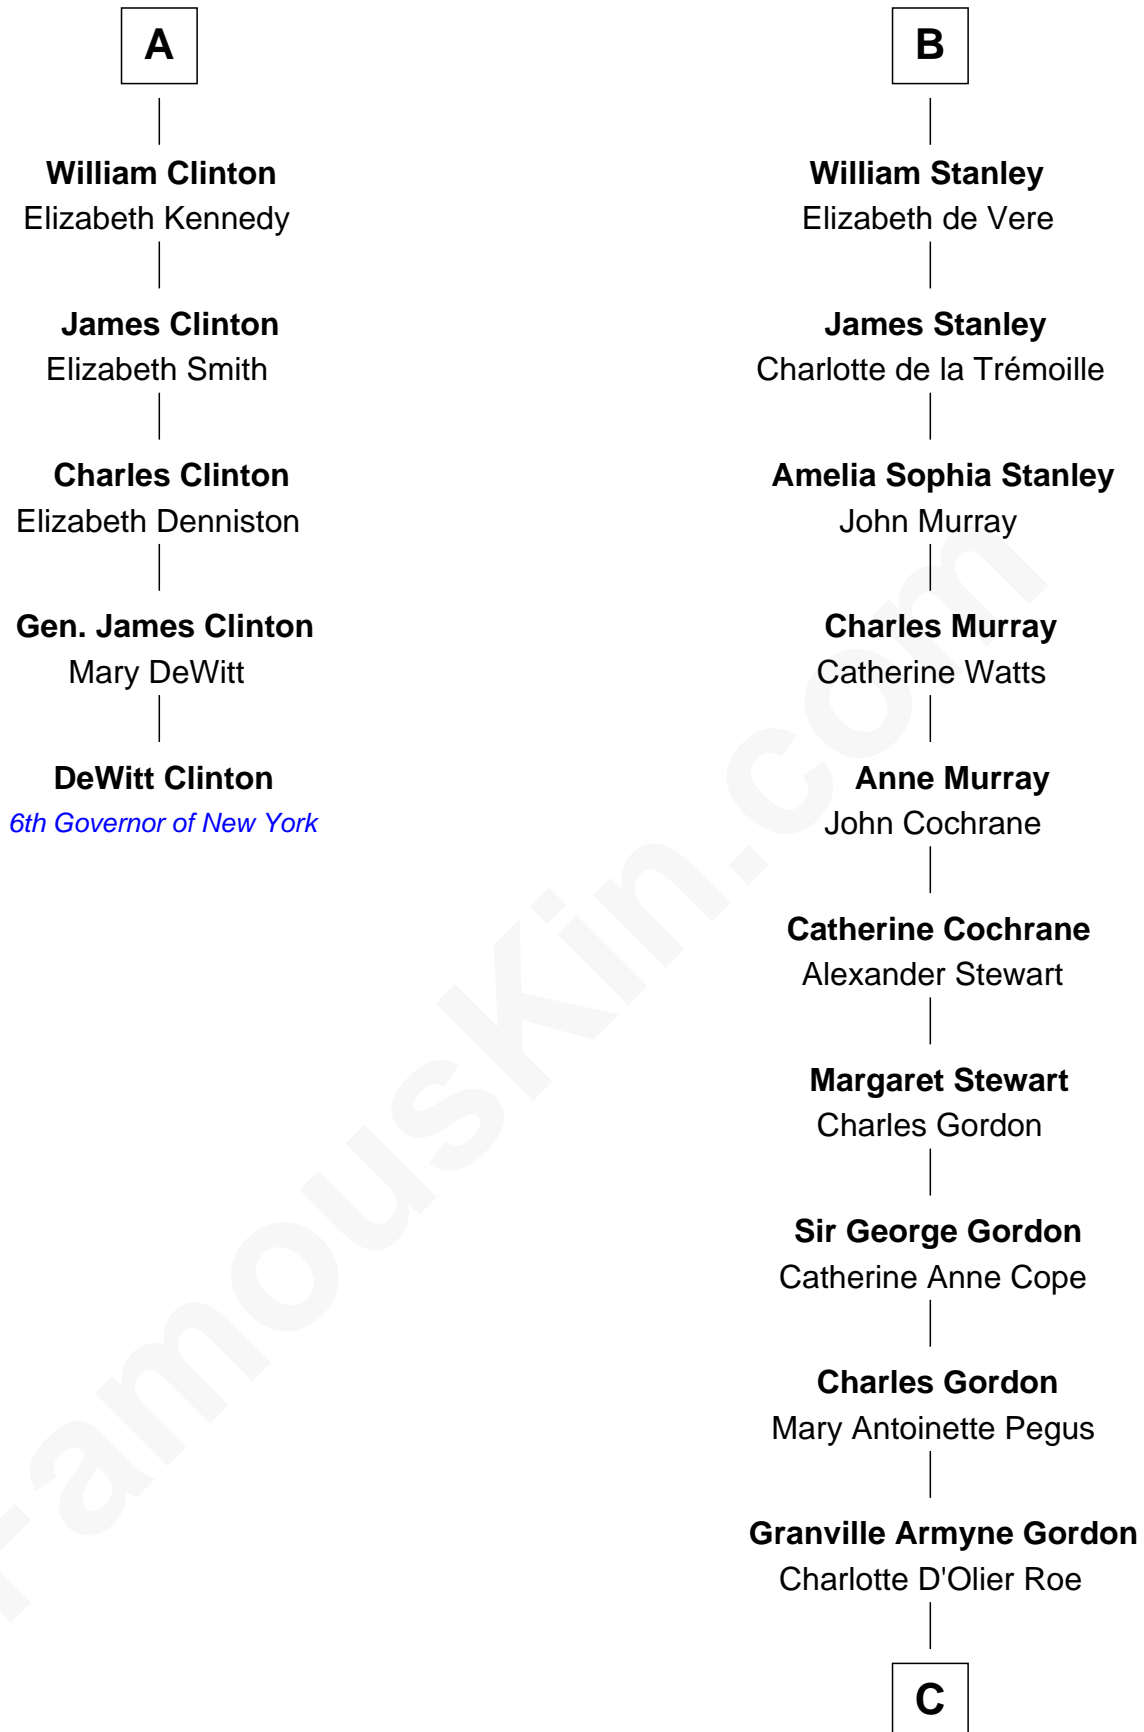

FamousKin.com Relationship Chart of

DeWitt Clinton

6th Governor of New York

11th cousin 10 times removed of

Cara Delevingne

Fashion Model and Movie Actress

C

Armyne Evelyne Gordon

Sir Lionel Lawson Faudel-Phillips

Anne Margaret Faudel-Phillips

John Vincent Sheffield

Jane Armyne Sheffield

Sir Jocelyn Edward Greville Stevens

Pandora Anne Stevens

Charles Hamar Delevingne

Cara Delevingne

Model and Actress