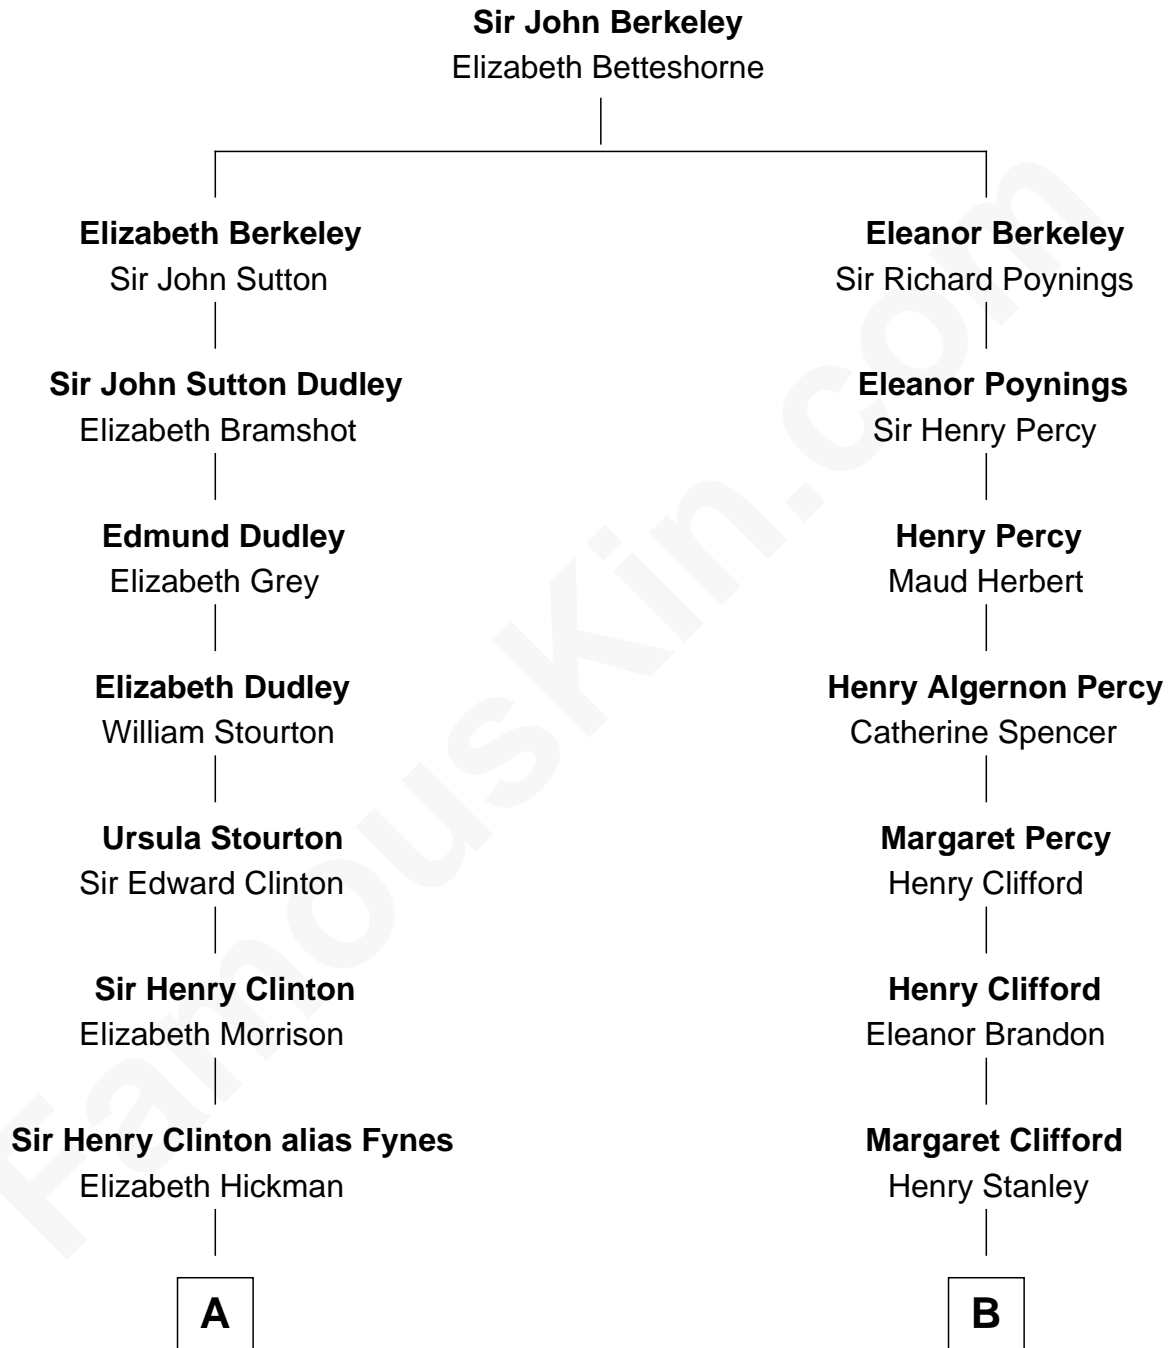

FamousKin.com Relationship Chart of

DeWitt Clinton

6th Governor of New York

11th cousin 10 times removed of

Cara Delevingne

Fashion Model and Movie Actress

C

Armyne Evelyne Gordon

Sir Lionel Lawson Faudel-Phillips

Anne Margaret Faudel-Phillips

John Vincent Sheffield

Jane Armyne Sheffield

Sir Jocelyn Edward Greville Stevens

Pandora Anne Stevens

Charles Hamar Delevingne

Cara Delevingne

Model and Actress