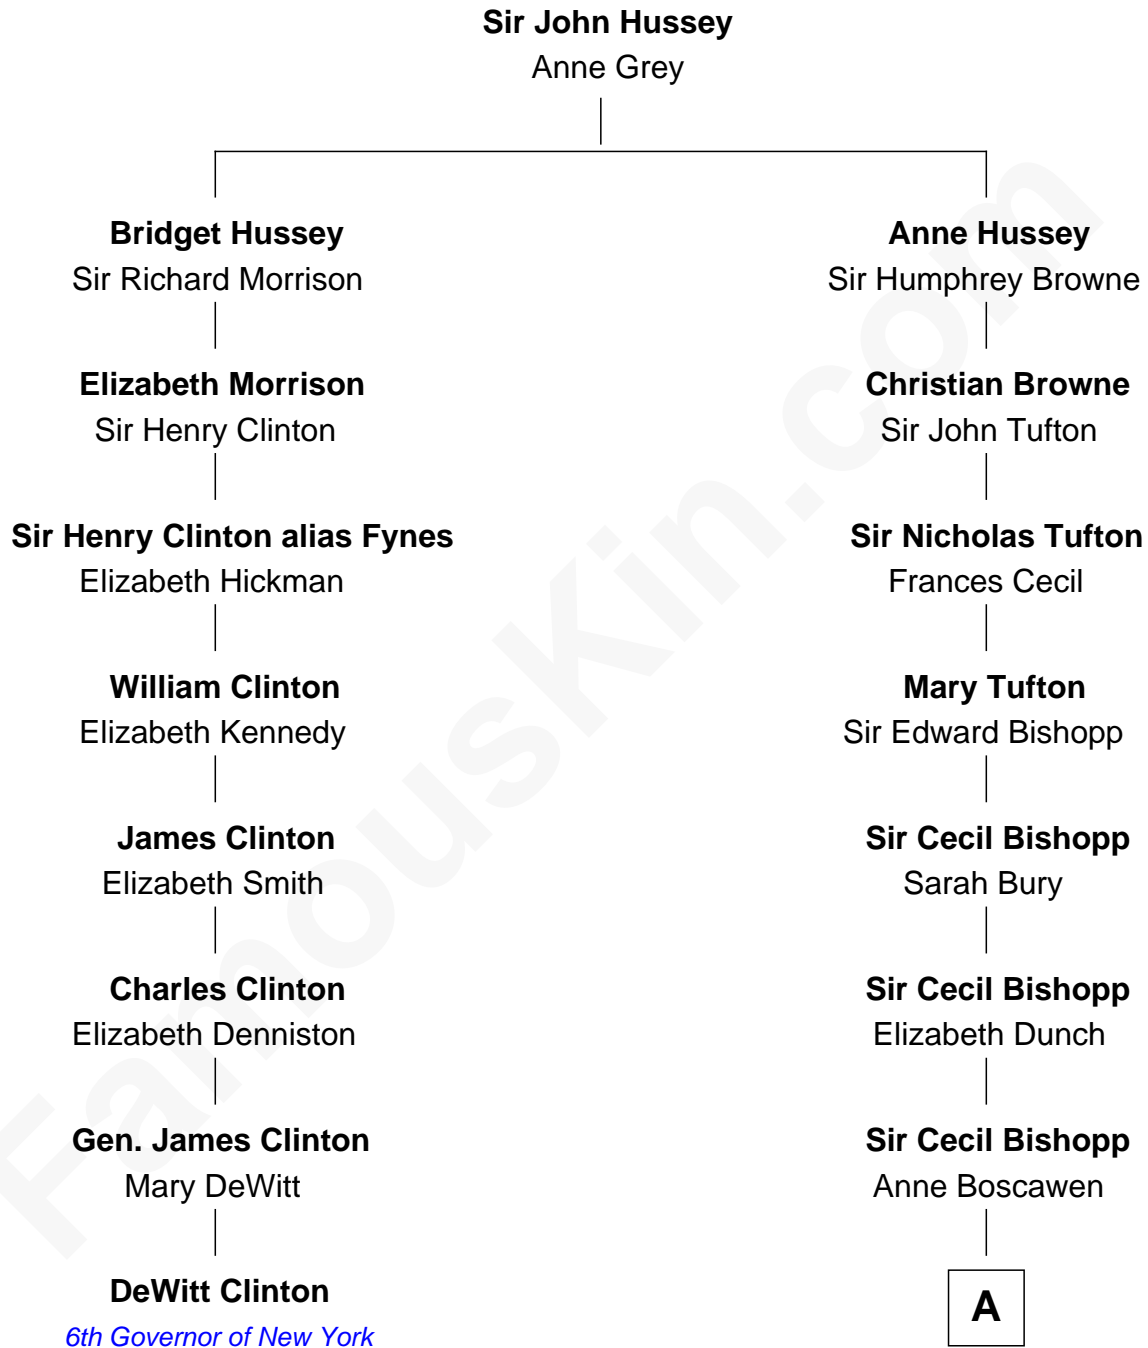

# FamousKin.com Relationship Chart of

**DeWitt Clinton**

*6th Governor of New York*

7th cousin 8 times removed of

**Cara Delevingne**

*Fashion Model and Movie Actress*

A

**Catherine Bishopp**

Sir Charles Cope

**Catherine Anne Cope**

Sir George Gordon

**Charles Gordon**

Mary Antoinette Pegus

**Granville Armyne Gordon**

Charlotte D'Olier Roe

**Armyne Evelyne Gordon**

Sir Lionel Lawson Faudel-Phillips

**Anne Margaret Faudel-Phillips**

John Vincent Sheffield

**Jane Armyne Sheffield**

Sir Jocelyn Edward Greville Stevens

**Pandora Anne Stevens**

Charles Hamar Delevingne

**Cara Delevingne**