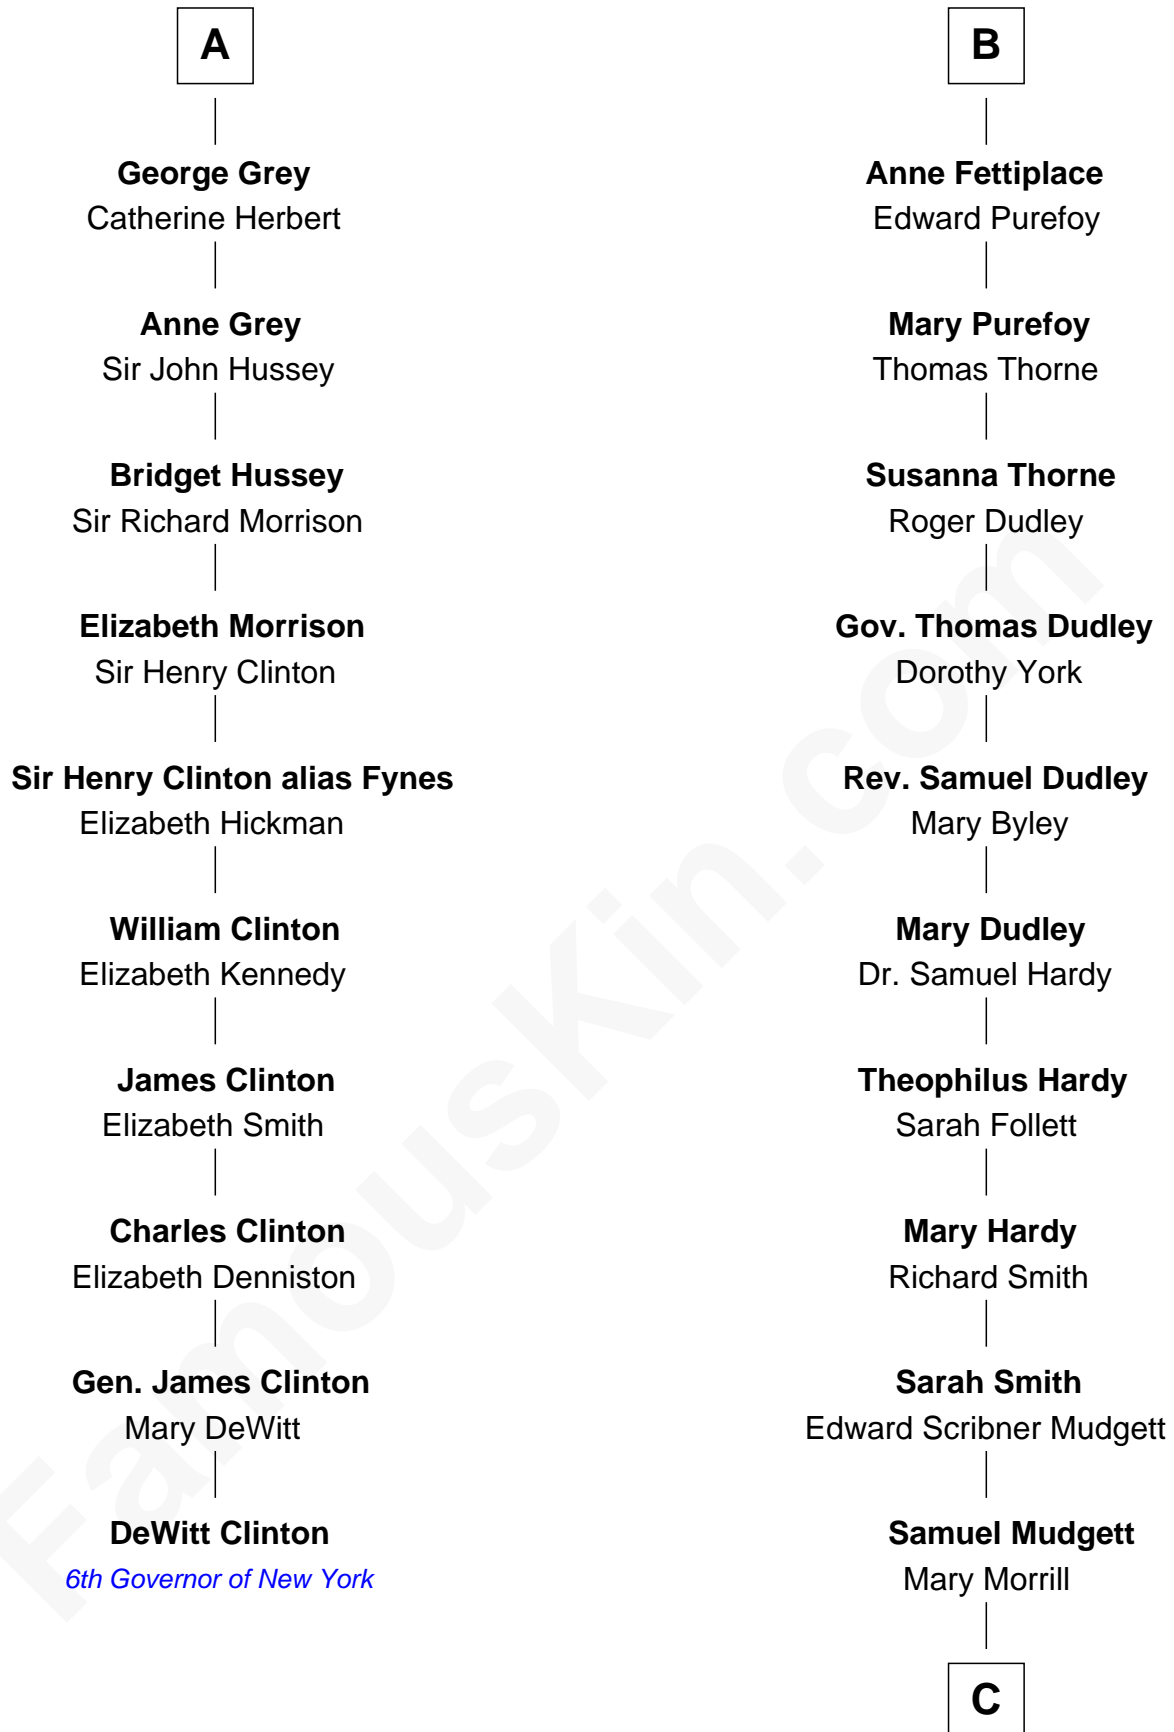

FamousKin.com Relationship Chart of

DeWitt Clinton

6th Governor of New York

16th cousin 3 times removed of

Dr. H. H. Holmes

Serial Killer aka "Devil in the White City"

William de Odingsells

Ela FitzWalter

Ida de Odingsells
Sir Roger de Herdeburgh

Ela Herdeburgh
Sir William de Boteler

Ankaret le Boteler
John le Strange

Eleanor le Strange
Sir Reynold de Grey

Sir Reynold Grey
Margaret de Ros

Sir John Grey
Constance de Holand

Sir Edmund Grey
Katherine Percy

A

Margaret de Oddingseles

Sir John de Grey

Sir John Grey
Avice Marmion

Maud Grey
Sir Thomas Harcourt

Sir Thomas Harcourt
Jane Fraunceys

Sir Richard Harcourt
Edith St. Clair

Alice Harcourt
William Bessiles

Elizabeth Bessiles
Richard Fettiplace

B

C

Scribner Mudgett

Nancy Prescott

Levi Horton Mudgett

Theodate Page Price