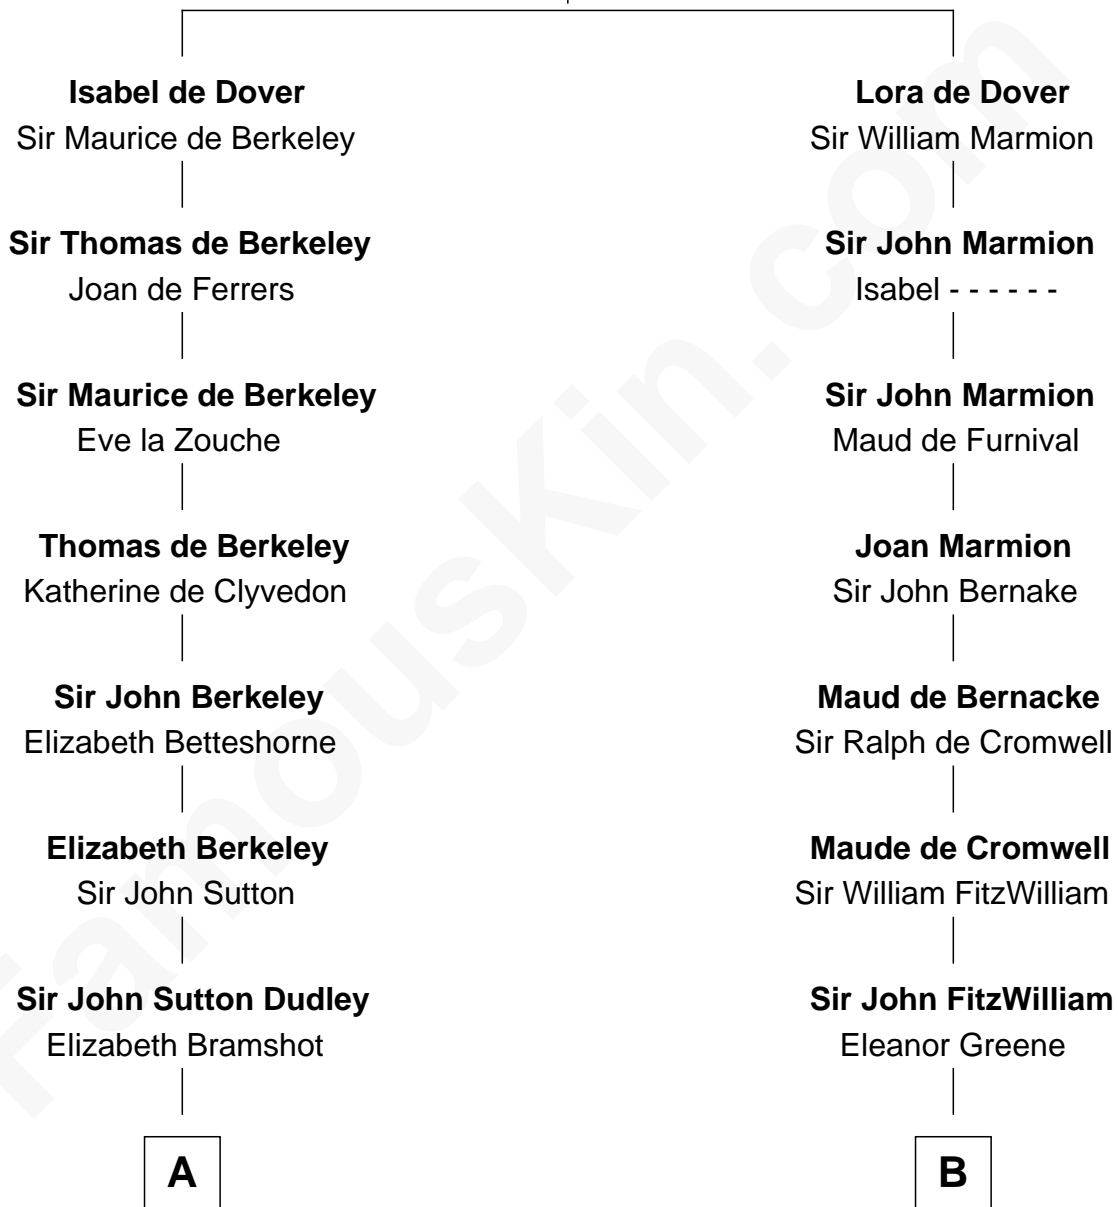

FamousKin.com Relationship Chart of

DeWitt Clinton

6th Governor of New York

16th cousin 5 times removed of

Franklin D. Roosevelt

32nd U.S. President

Sir Richard FitzRoy

Rose de Dover

C

Rebecca Smith

John Aspinwall

John Aspinwall

Susan Howland

Mary Rebecca Aspinwall

Isaac Daniel Roosevelt

James Roosevelt

Sara Delano

Franklin D. Roosevelt

32nd U.S. President

FamousKin.com