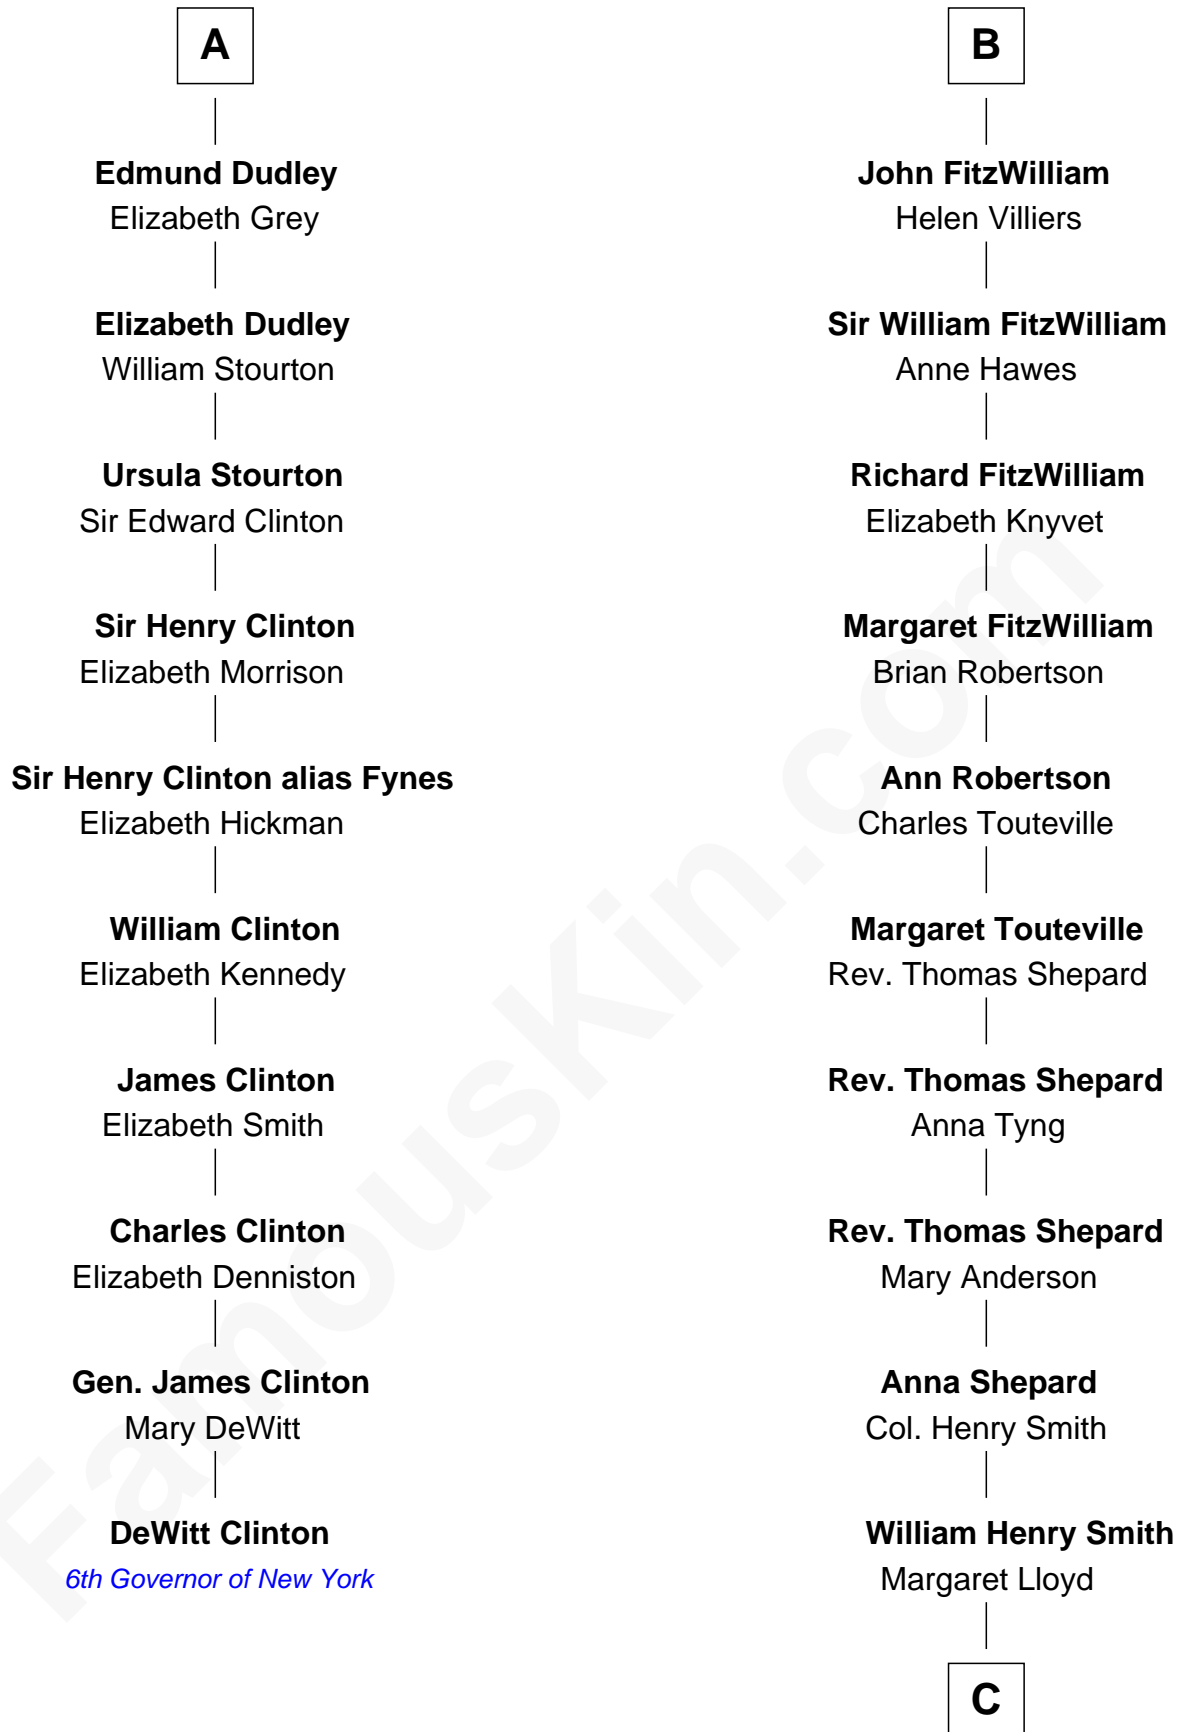

FamousKin.com Relationship Chart of

DeWitt Clinton

6th Governor of New York

16th cousin 5 times removed of

Franklin D. Roosevelt

32nd U.S. President

Sir Richard FitzRoy

Rose de Dover

C

Rebecca Smith

John Aspinwall

John Aspinwall

Susan Howland

Mary Rebecca Aspinwall

Isaac Daniel Roosevelt

James Roosevelt

Sara Delano

Franklin D. Roosevelt

32nd U.S. President

FamousKin.com