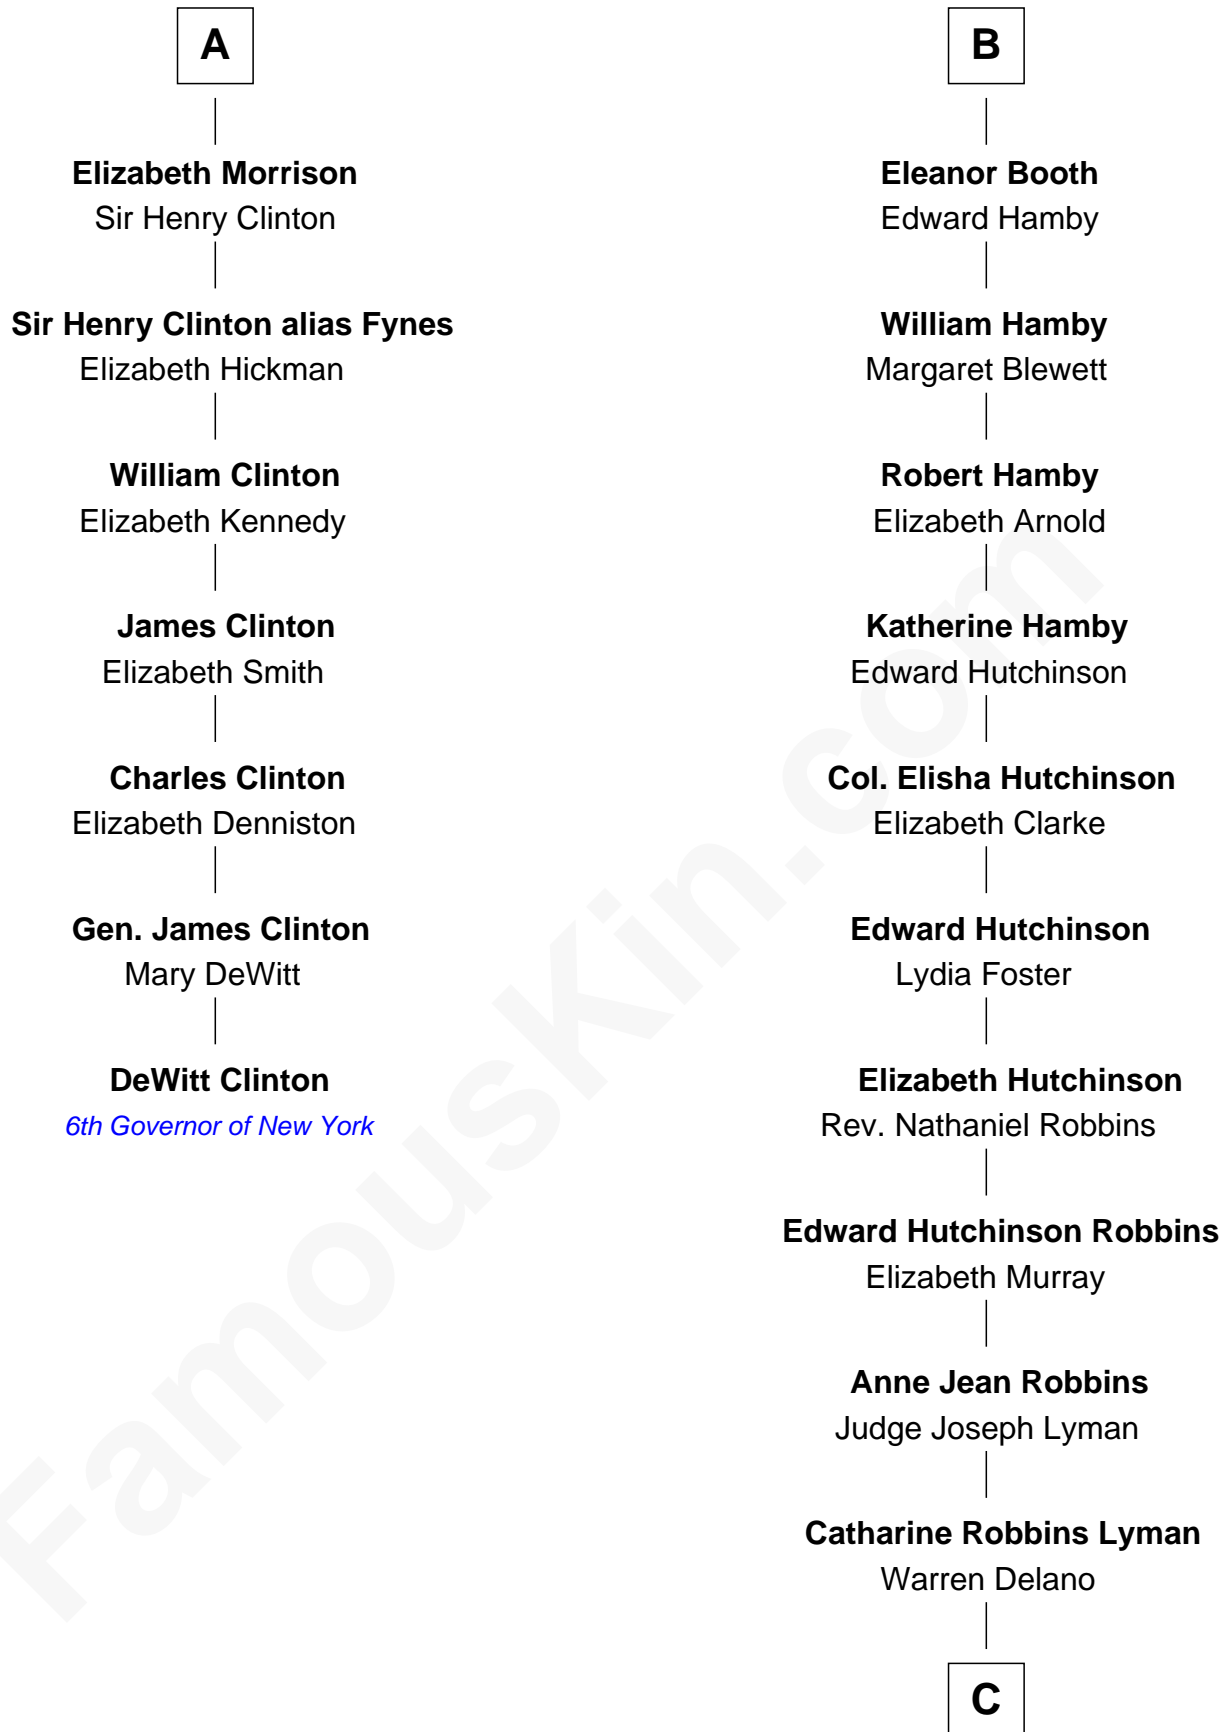

FamousKin.com Relationship Chart of

DeWitt Clinton

6th Governor of New York

13th cousin 5 times removed of

Franklin D. Roosevelt

32nd U.S. President

Sir William de Ros
Margery de Badlesmere

Thomas de Ros
Beatrice de Stafford

Maud de Roos
John de Welles

Margaret de Ros
Sir Reynold Grey

Margery de Welles
Stephen le Scrope

Sir John Grey
Constance de Holand

Maude le Scrope
Sir Baldwin Freville

Sir Edmund Grey
Katherine Percy

Margaret Freville
Sir Hugh Willoughby

George Grey
Catherine Herbert

Margery Willoughby
Sir Godfrey Hilton

Anne Grey
Sir John Hussey

Elizabeth Hilton
Richard Thimbleby

Bridget Hussey
Sir Richard Morrison

Anne Thimbleby
John Booth

A

B

C

Sara Delano
James Roosevelt

Franklin D. Roosevelt
32nd U.S. President

FamousKin.com