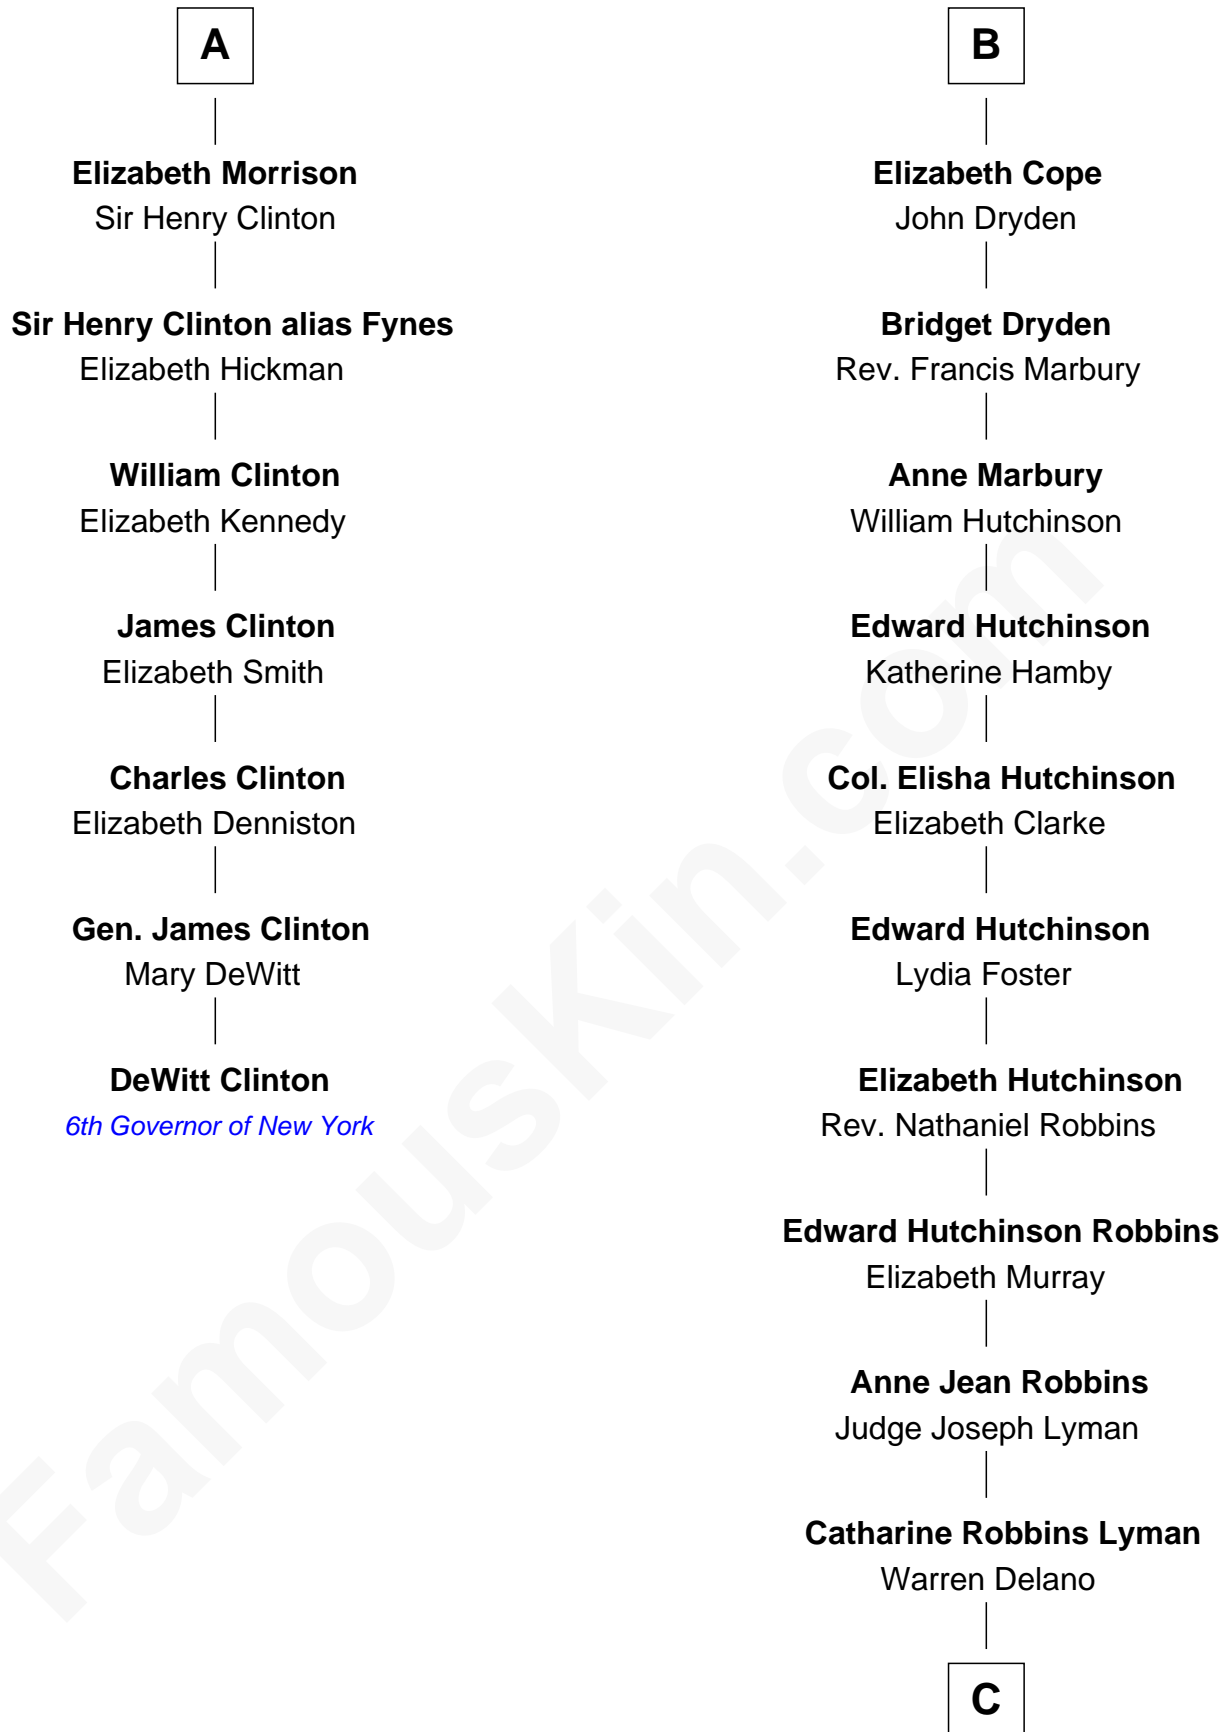

# FamousKin.com Relationship Chart of

**DeWitt Clinton**

*6th Governor of New York*

13th cousin 5 times removed of

**Franklin D. Roosevelt**

*32nd U.S. President*

**Ralph de Stafford**

Margaret de Audley

**George Grey**

Catherine Herbert

**Anne Grey**

Sir John Hussey

**Bridget Hussey**

Sir Richard Morrison

**A**

**Elizabeth de Stafford**

Margaret Verney

**Sir Edward Raleigh**

Anne Chamberlayne

**Bridget Raleigh**

Sir John Cope

**B**

**C**

|  
**Sara Delano**  
James Roosevelt

|  
**Franklin D. Roosevelt**  
*32nd U.S. President*

FamousKin.com