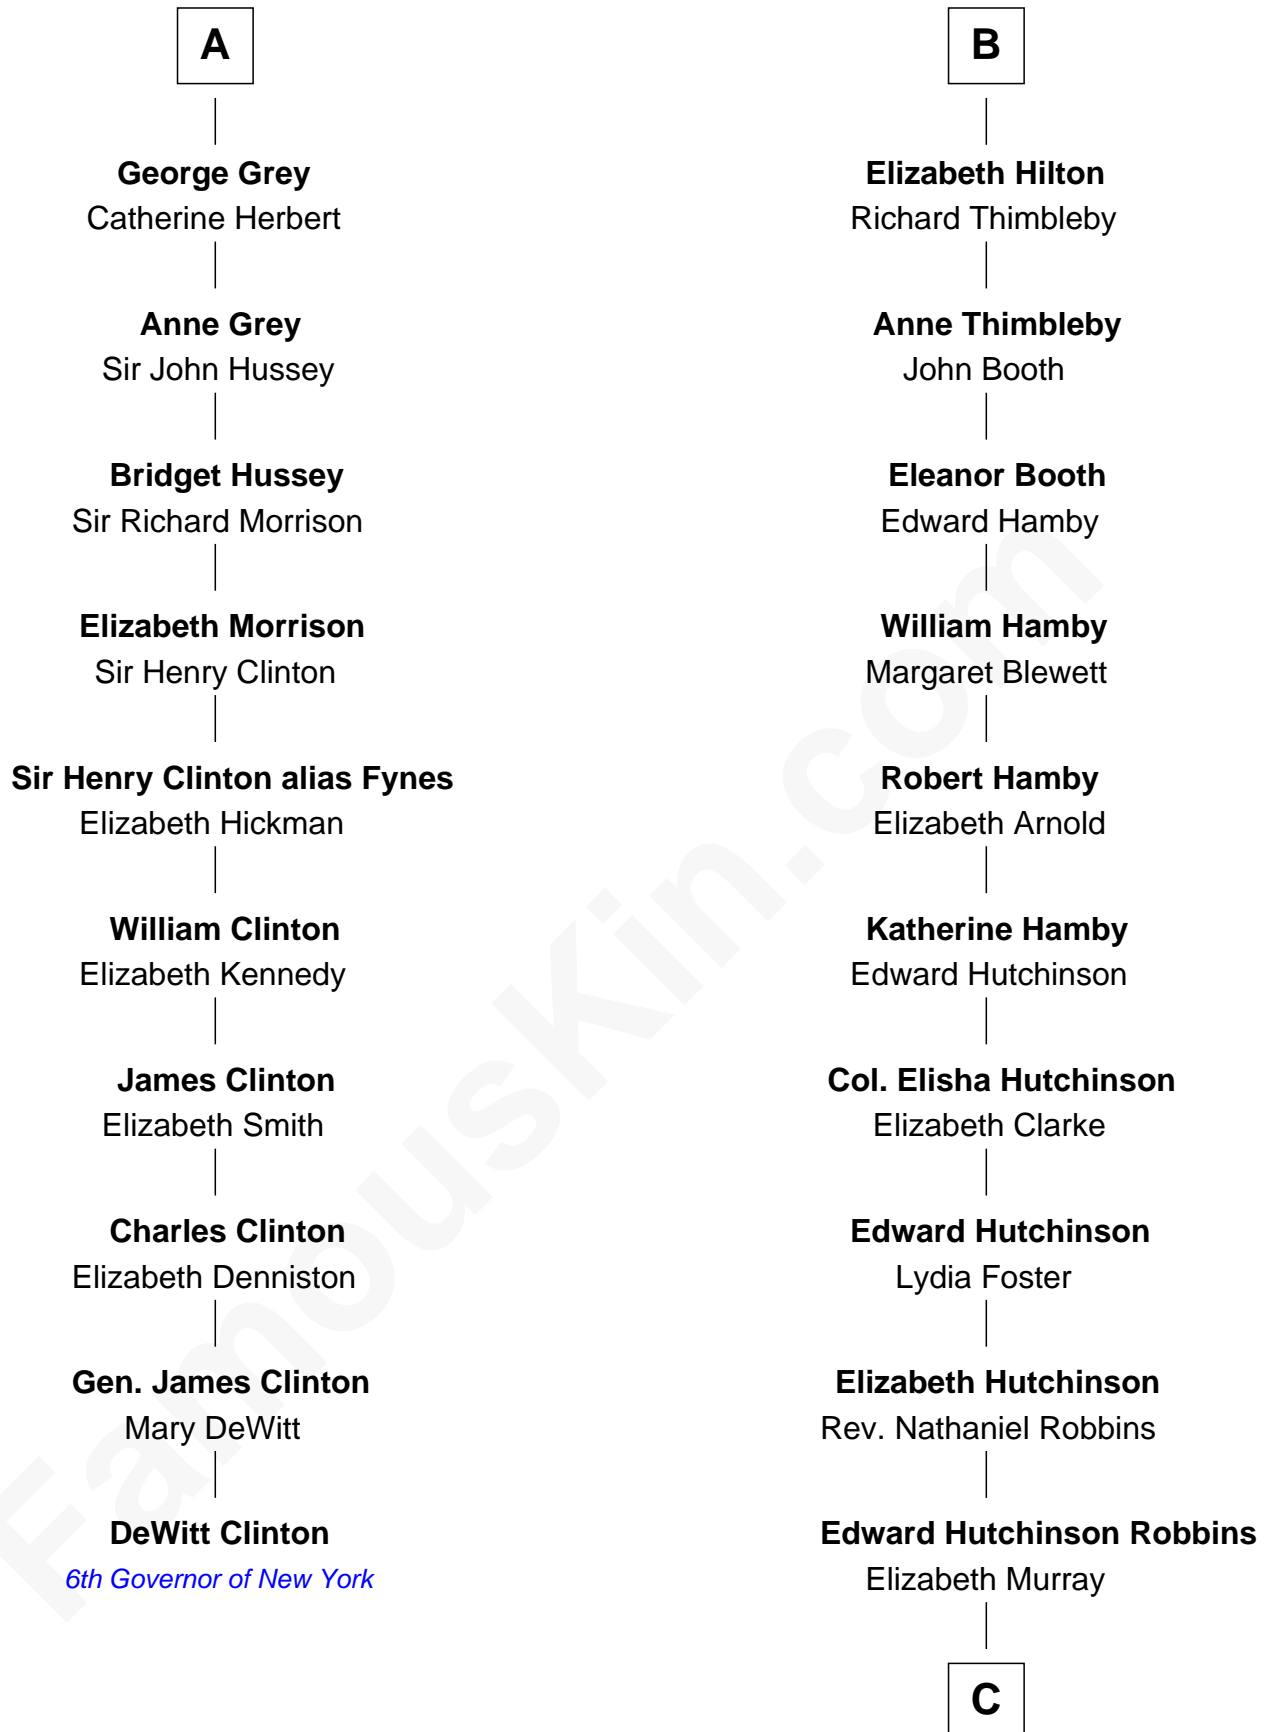

FamousKin.com Relationship Chart of

DeWitt Clinton

6th Governor of New York

16th cousin 4 times removed of

Franklin D. Roosevelt

32nd U.S. President

Alexander Comyn

Elisabeth de Quincy

Sir Andrew Luttrell

Hawise Luttrell

Sir Godfrey Hilton

Sir Godfrey Hilton

Margery Willoughby

B

C

Anne Jean Robbins