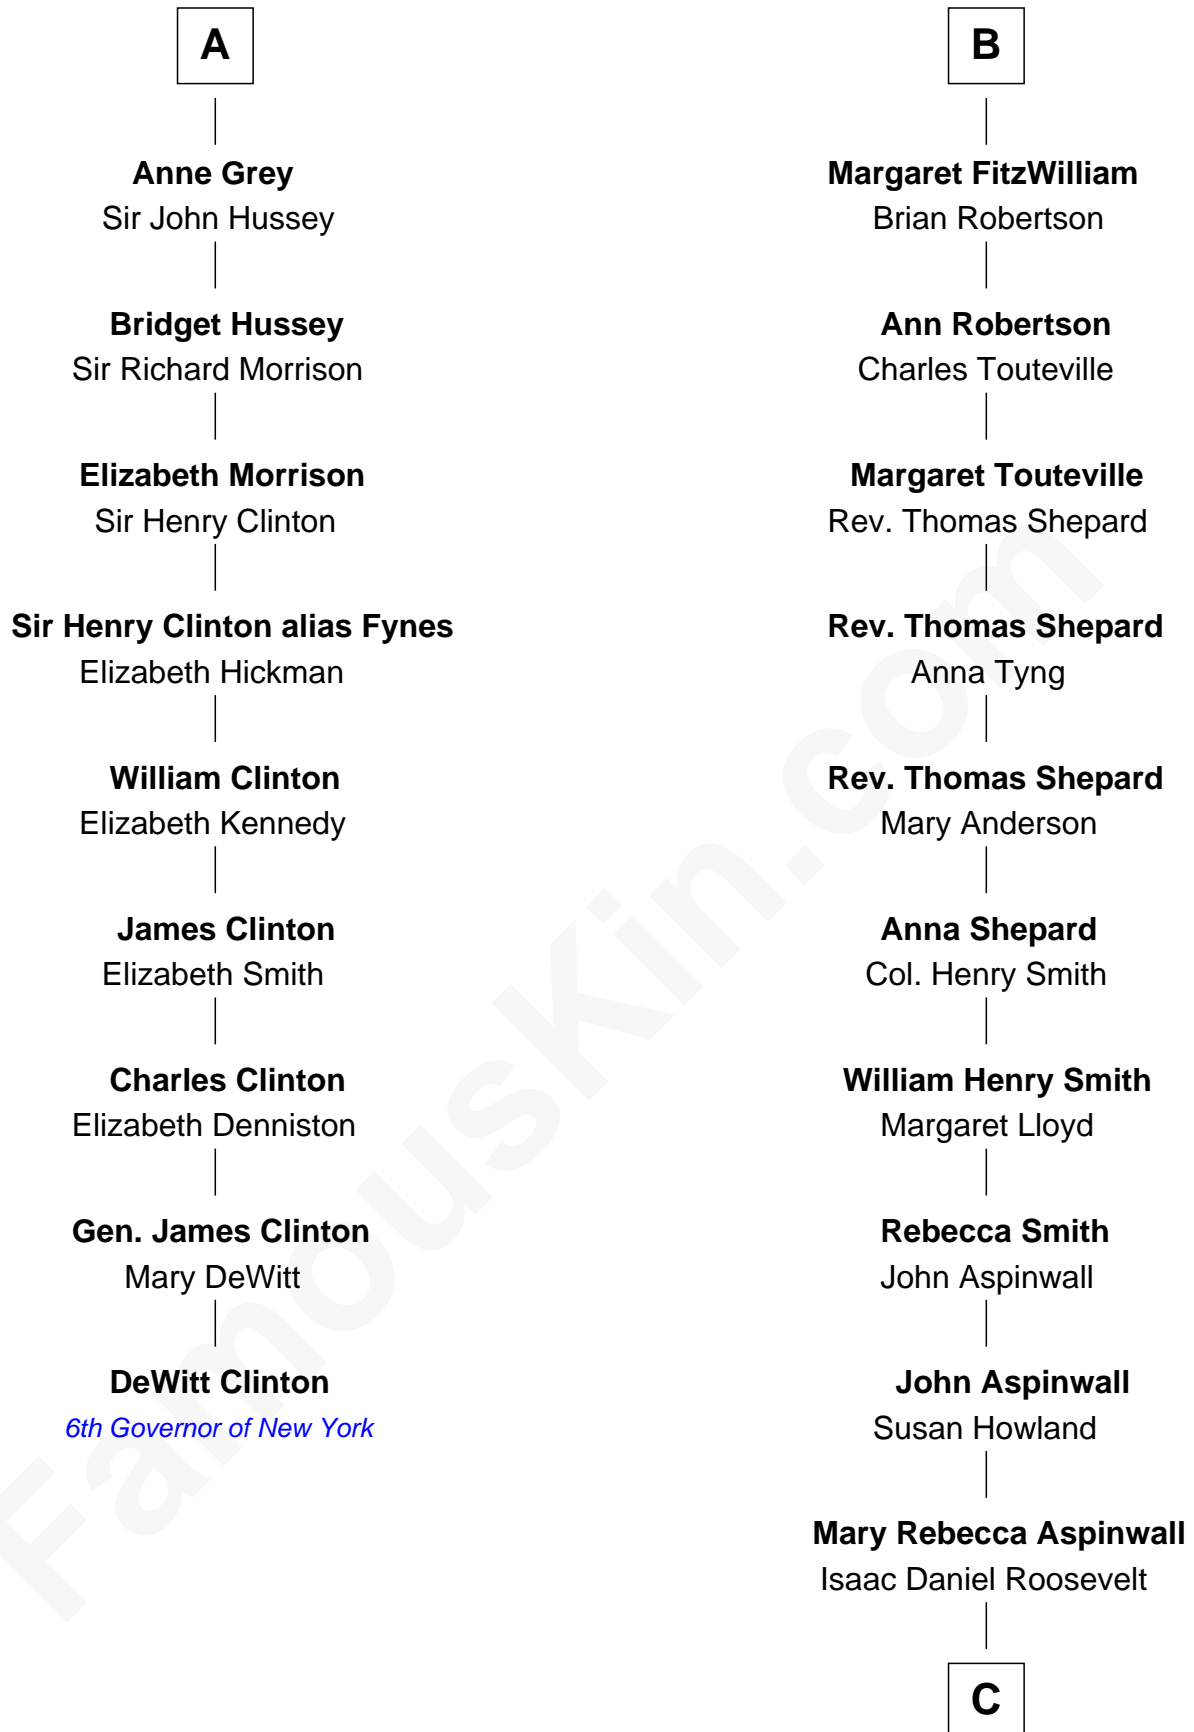

FamousKin.com Relationship Chart of

DeWitt Clinton

6th Governor of New York

15th cousin 3 times removed of

Franklin D. Roosevelt

32nd U.S. President

C

James Roosevelt

Sara Delano

Franklin D. Roosevelt

32nd U.S. President

FamousKin.com