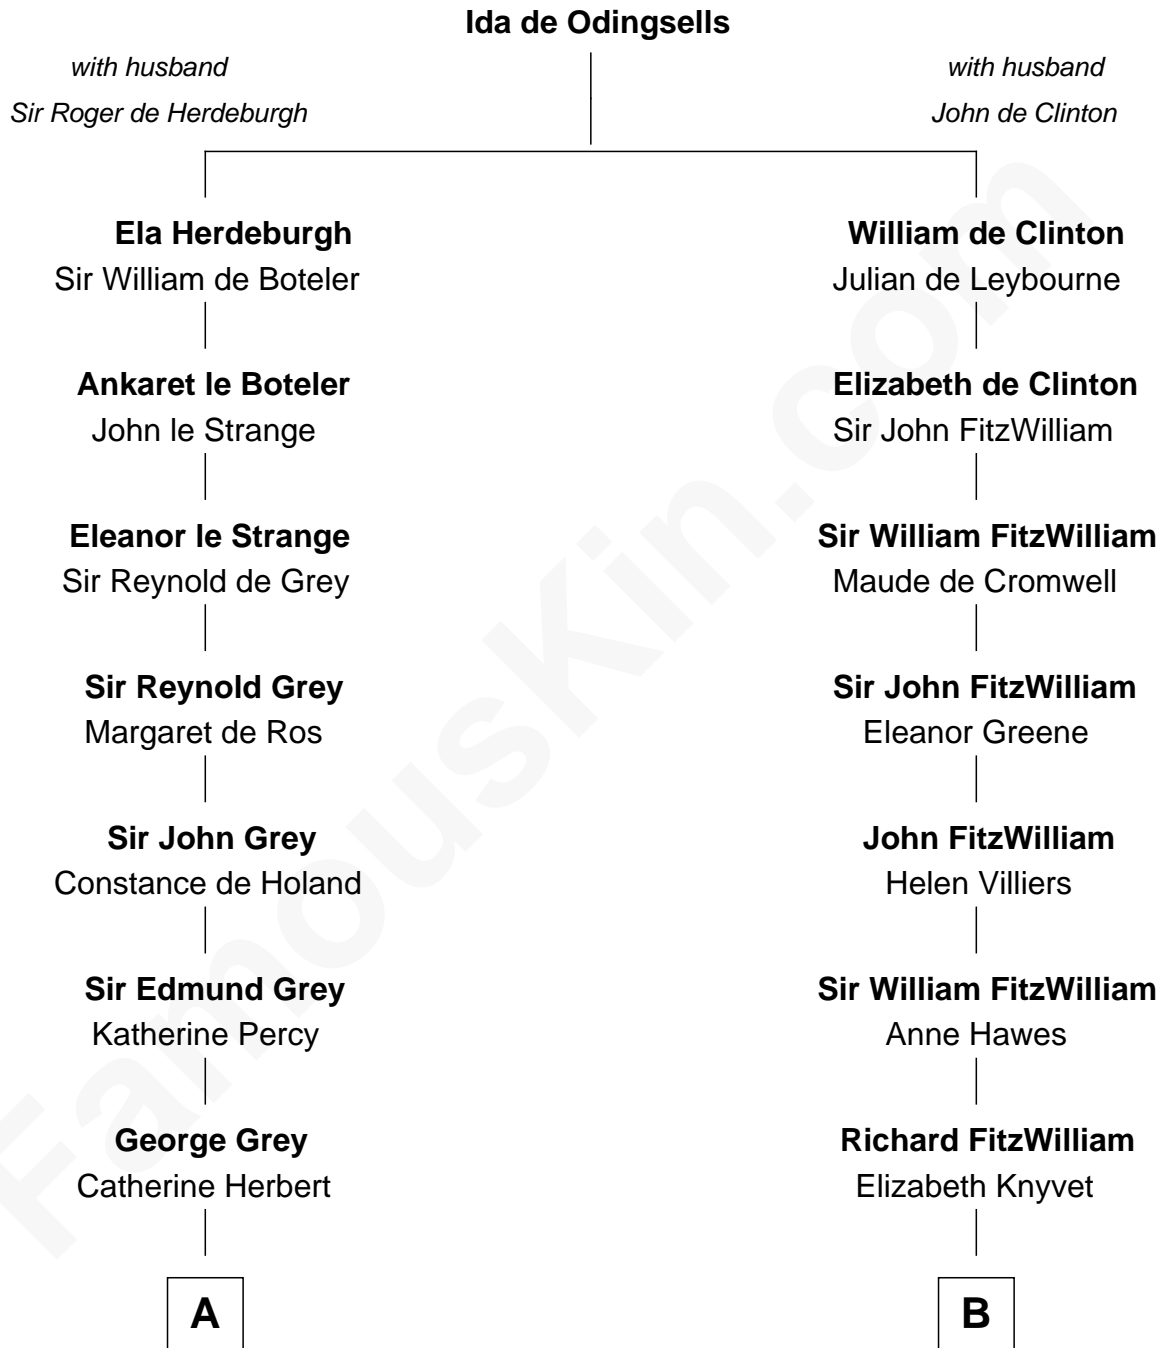

FamousKin.com Relationship Chart of

DeWitt Clinton

6th Governor of New York

15th cousin 3 times removed of

Franklin D. Roosevelt

32nd U.S. President

C

James Roosevelt

Sara Delano

Franklin D. Roosevelt

32nd U.S. President

FamousKin.com