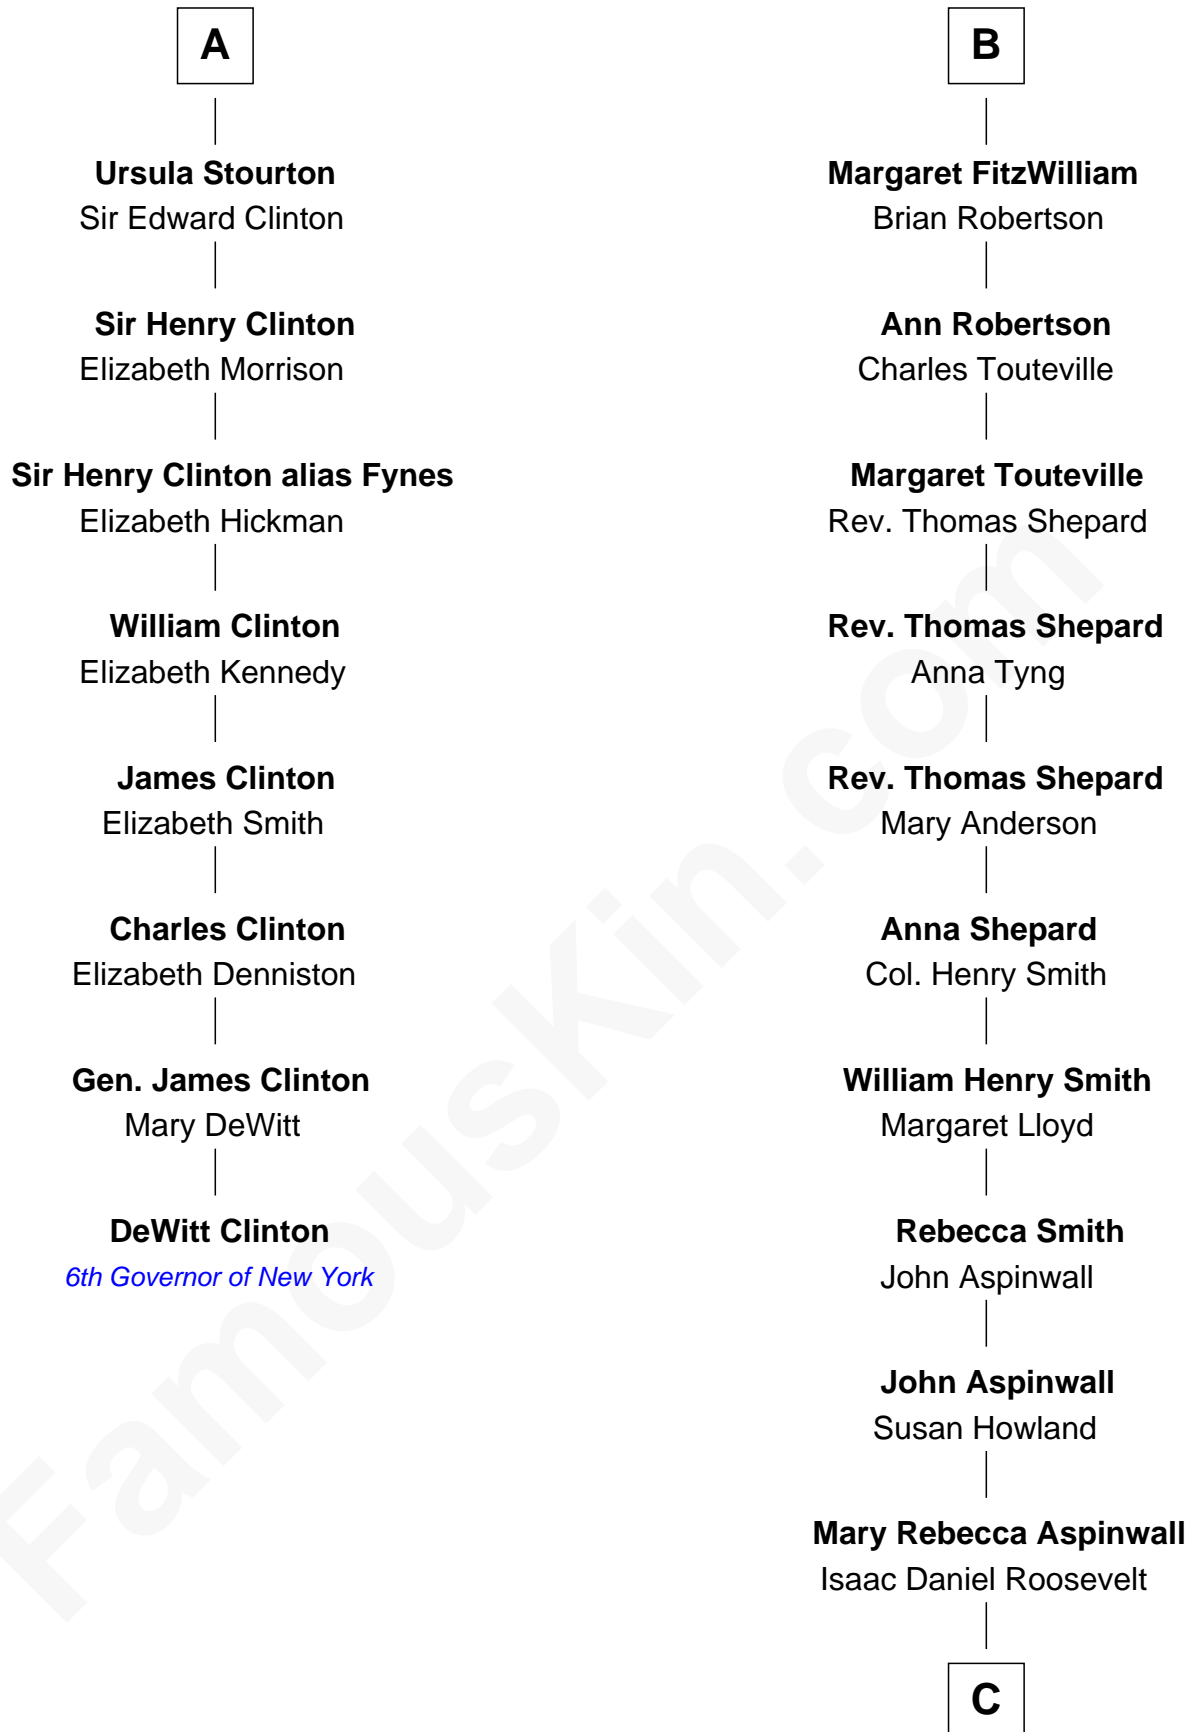

FamousKin.com Relationship Chart of

DeWitt Clinton

6th Governor of New York

14th cousin 4 times removed of

Franklin D. Roosevelt

32nd U.S. President

Eudo la Zouche
Milicent de Cantilupe

Eve la Zouche
Sir Maurice de Berkeley

Thomas de Berkeley
Katherine de Clyvedon

Sir John Berkeley
Elizabeth Betteshorne

Elizabeth Berkeley
Sir John Sutton

Sir John Sutton Dudley
Elizabeth Bramshot

Edmund Dudley
Elizabeth Grey

Elizabeth Dudley
William Stourton

A

Lucy Zouche
Thomas de Greene

Sir Henry Greene
Katherine Drayton

Sir Henry de Greene
Matilda de Mauduit

Eleanor Greene
Sir John FitzWilliam

John FitzWilliam
Helen Villiers

Sir William FitzWilliam
Anne Hawes

Richard FitzWilliam
Elizabeth Knyvet

B

C

James Roosevelt

Sara Delano

Franklin D. Roosevelt

32nd U.S. President

FamousKin.com