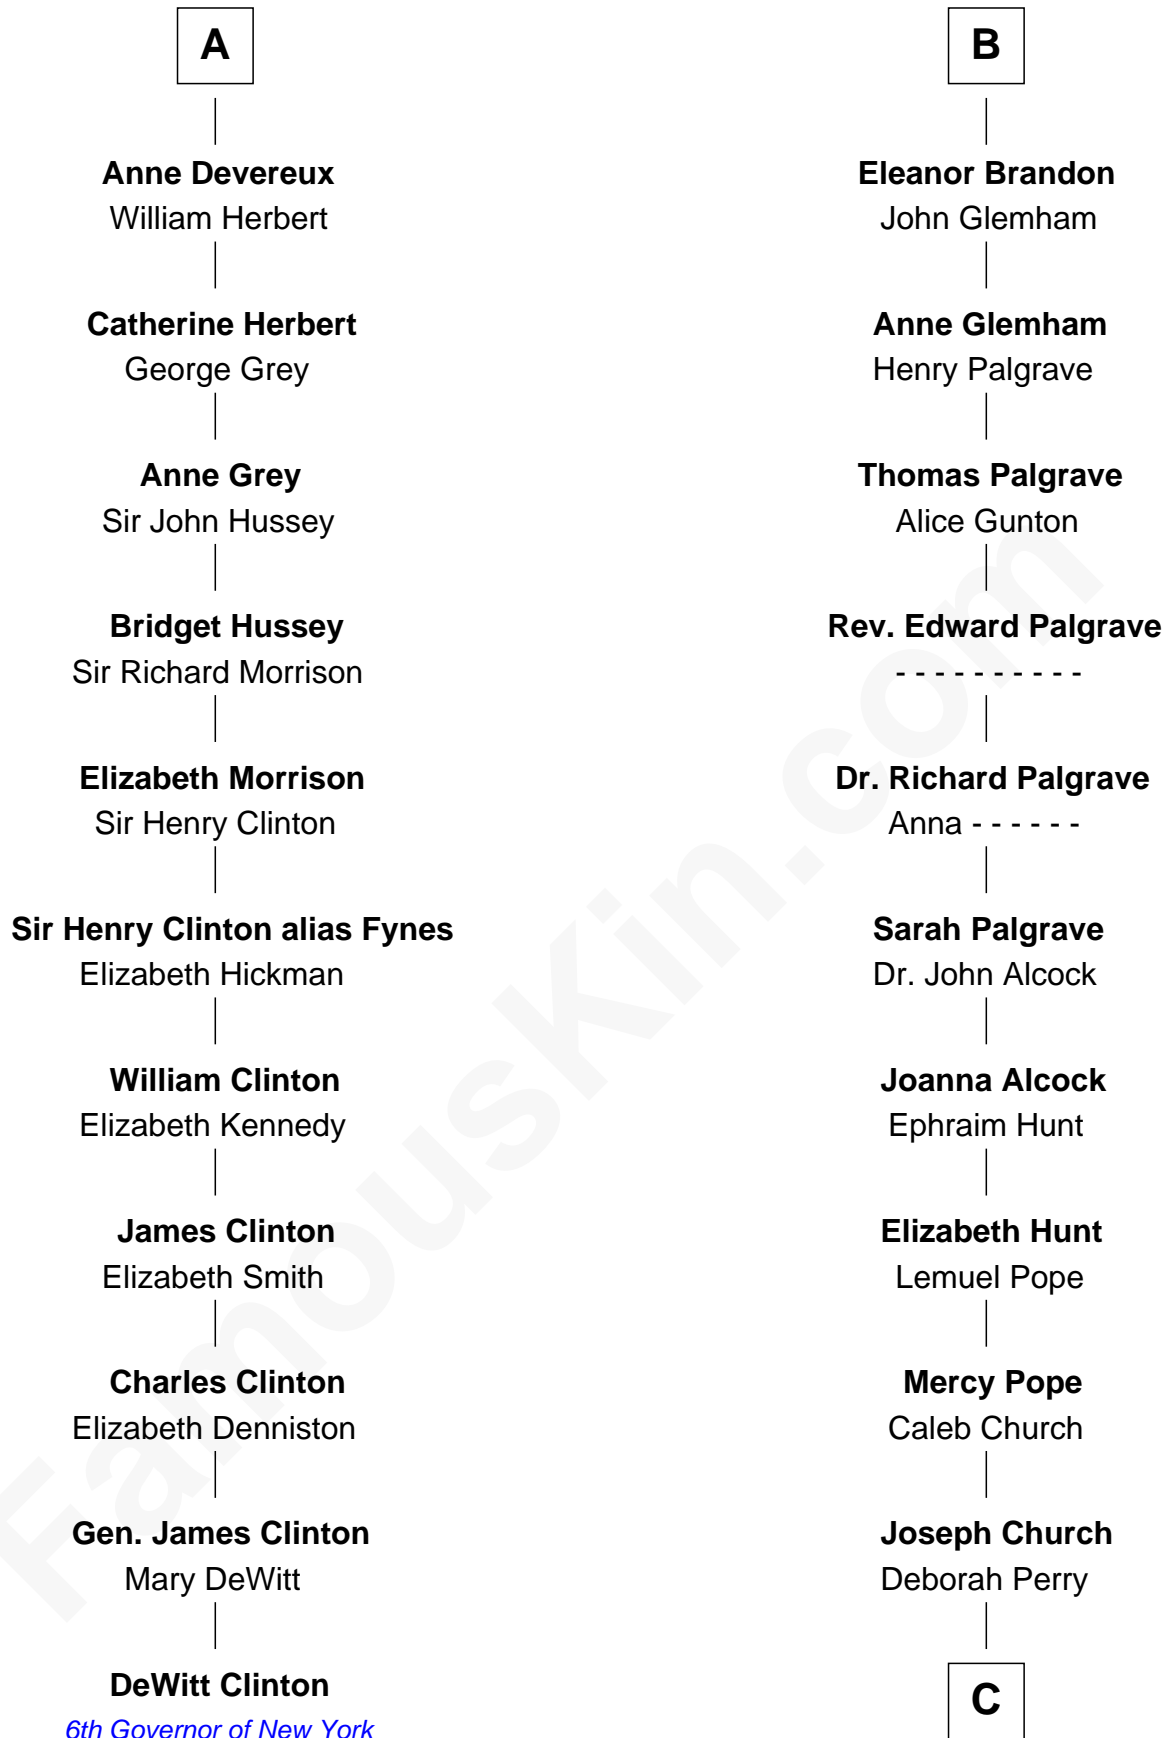

# FamousKin.com Relationship Chart of

**DeWitt Clinton**

*6th Governor of New York*

17th cousin 3 times removed of

**Franklin D. Roosevelt**

*32nd U.S. President*

**Sir Humphrey de Bohun**

Eleanor de Braiose

**C**

**Deborah P. Church**

Warren Delano

**Warren Delano**

Catharine Robbins Lyman

**Sara Delano**

James Roosevelt

**Franklin D. Roosevelt**

*32nd U.S. President*

FamousKin.com