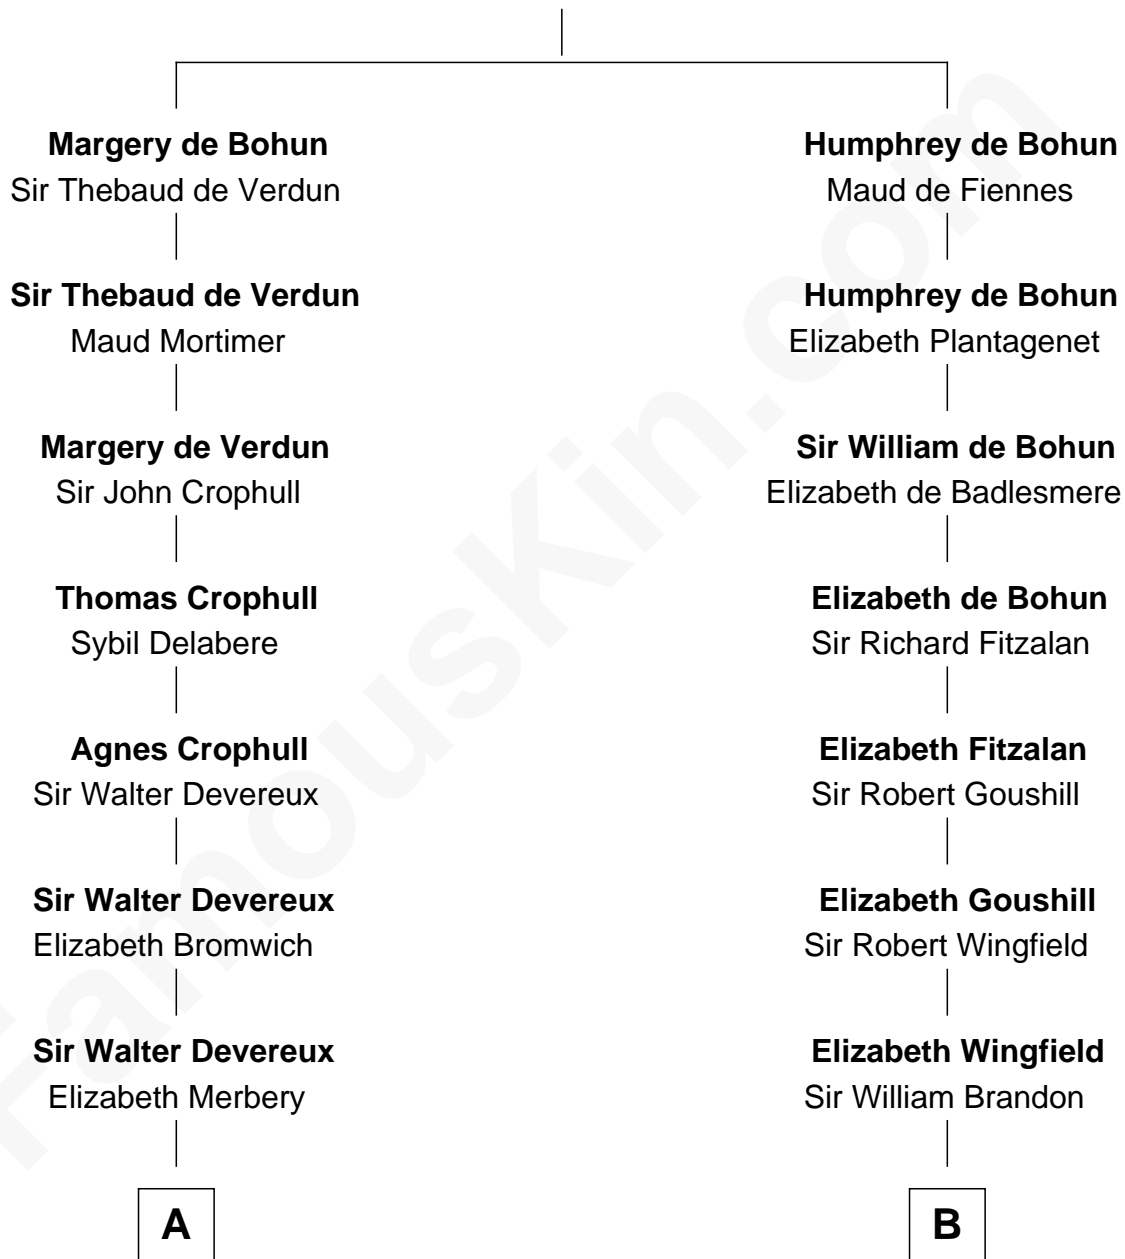

# FamousKin.com Relationship Chart of

**DeWitt Clinton**

*6th Governor of New York*

17th cousin 3 times removed of

**Franklin D. Roosevelt**

*32nd U.S. President*

**Sir Humphrey de Bohun**

Eleanor de Braiose

**C**

**Deborah P. Church**

Warren Delano

**Warren Delano**

Catharine Robbins Lyman

**Sara Delano**

James Roosevelt

**Franklin D. Roosevelt**

*32nd U.S. President*

FamousKin.com