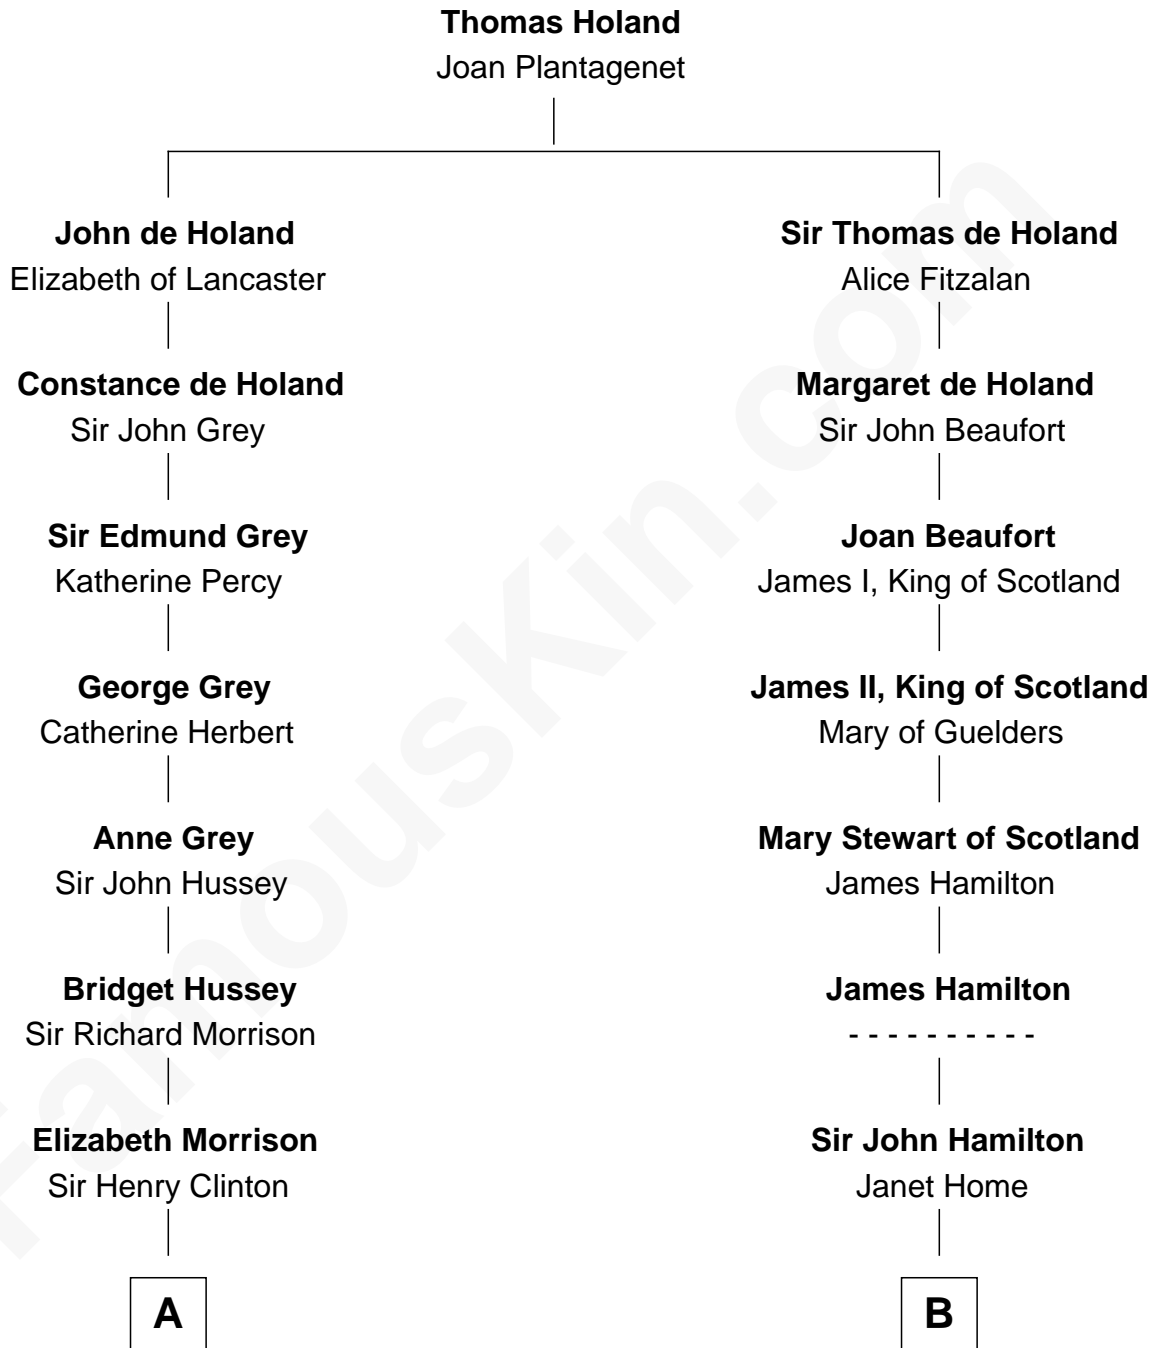

# FamousKin.com Relationship Chart of

**DeWitt Clinton**

*6th Governor of New York*

12th cousin 8 times removed of

**Franklin D. Roosevelt**

*32nd U.S. President*

**C**

**Anne Jean Robbins**

Judge Joseph Lyman

**Catharine Robbins Lyman**

Warren Delano

**Sara Delano**

James Roosevelt

**Franklin D. Roosevelt**

*32nd U.S. President*