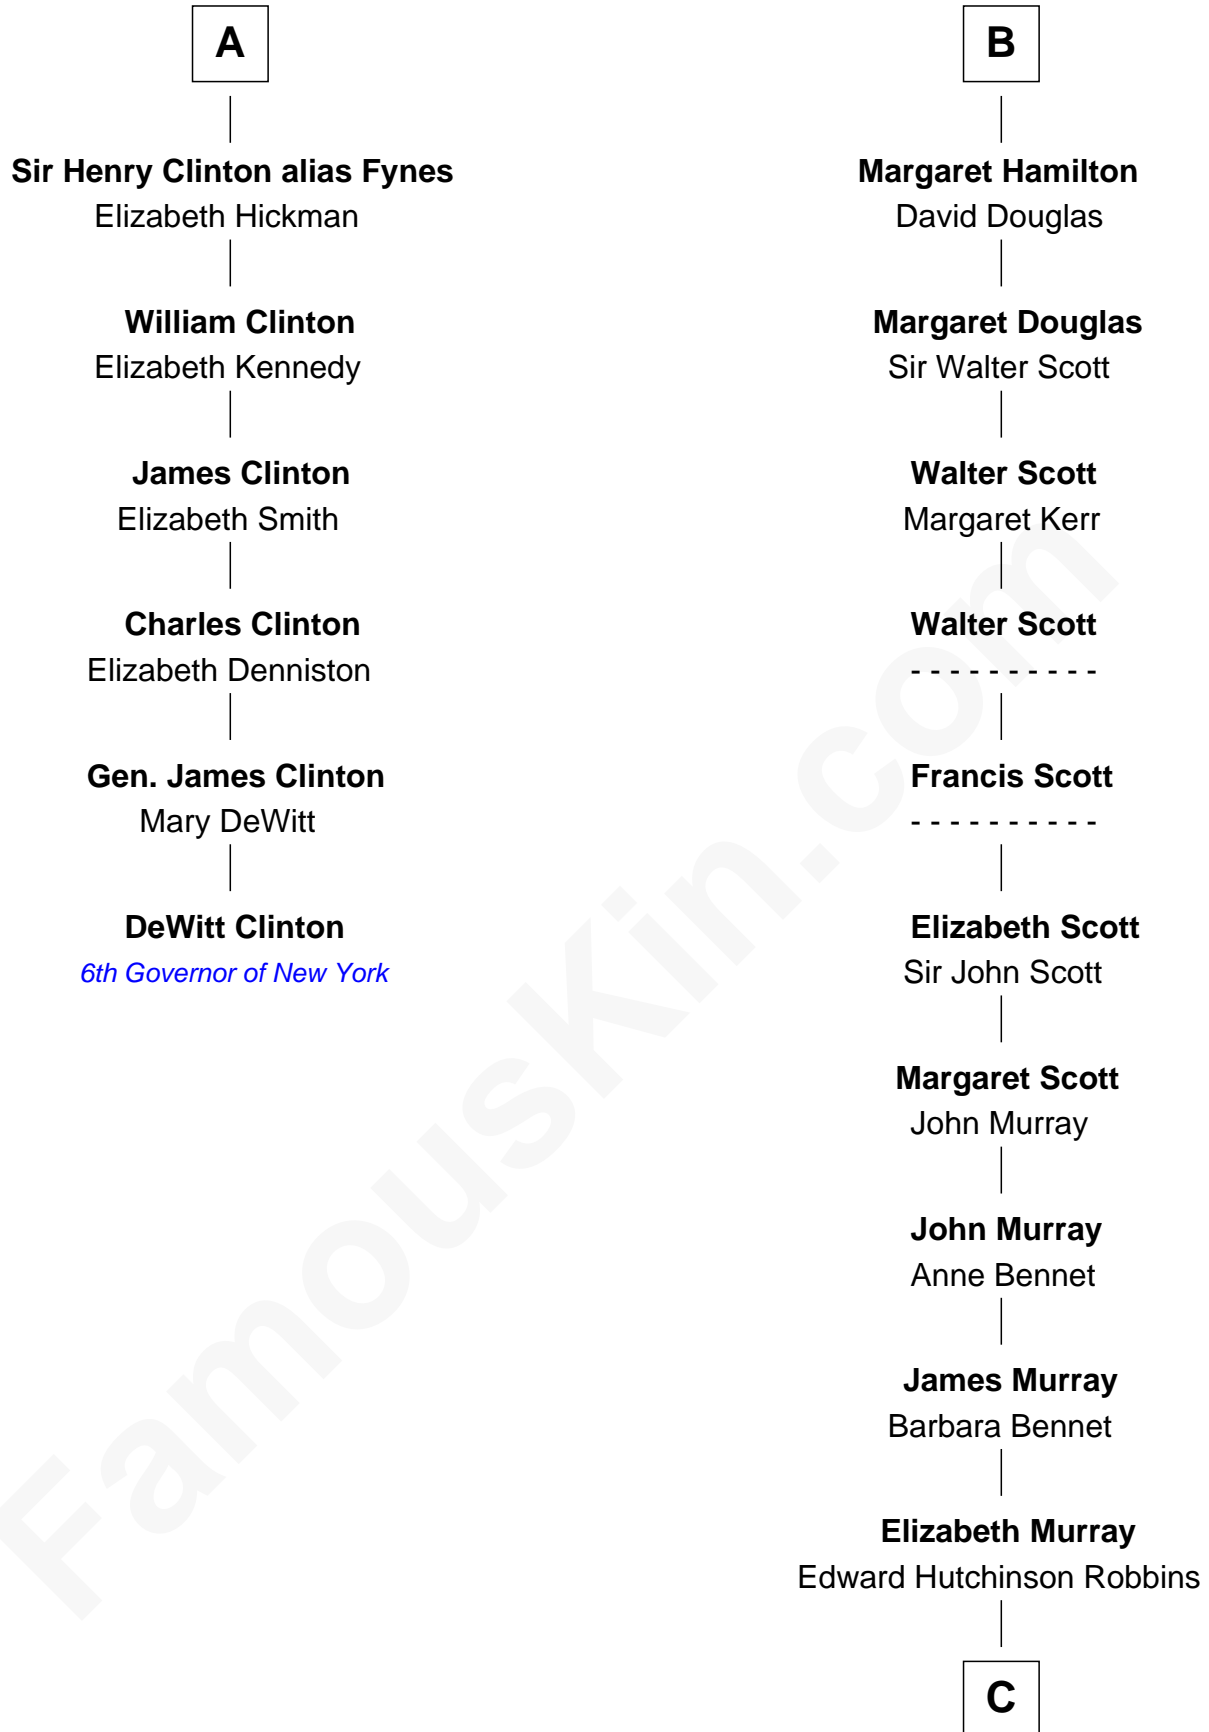

# FamousKin.com Relationship Chart of

**DeWitt Clinton**

*6th Governor of New York*

12th cousin 8 times removed of

**Franklin D. Roosevelt**

*32nd U.S. President*

**C**

**Anne Jean Robbins**

Judge Joseph Lyman

**Catharine Robbins Lyman**

Warren Delano

**Sara Delano**

James Roosevelt

**Franklin D. Roosevelt**

*32nd U.S. President*