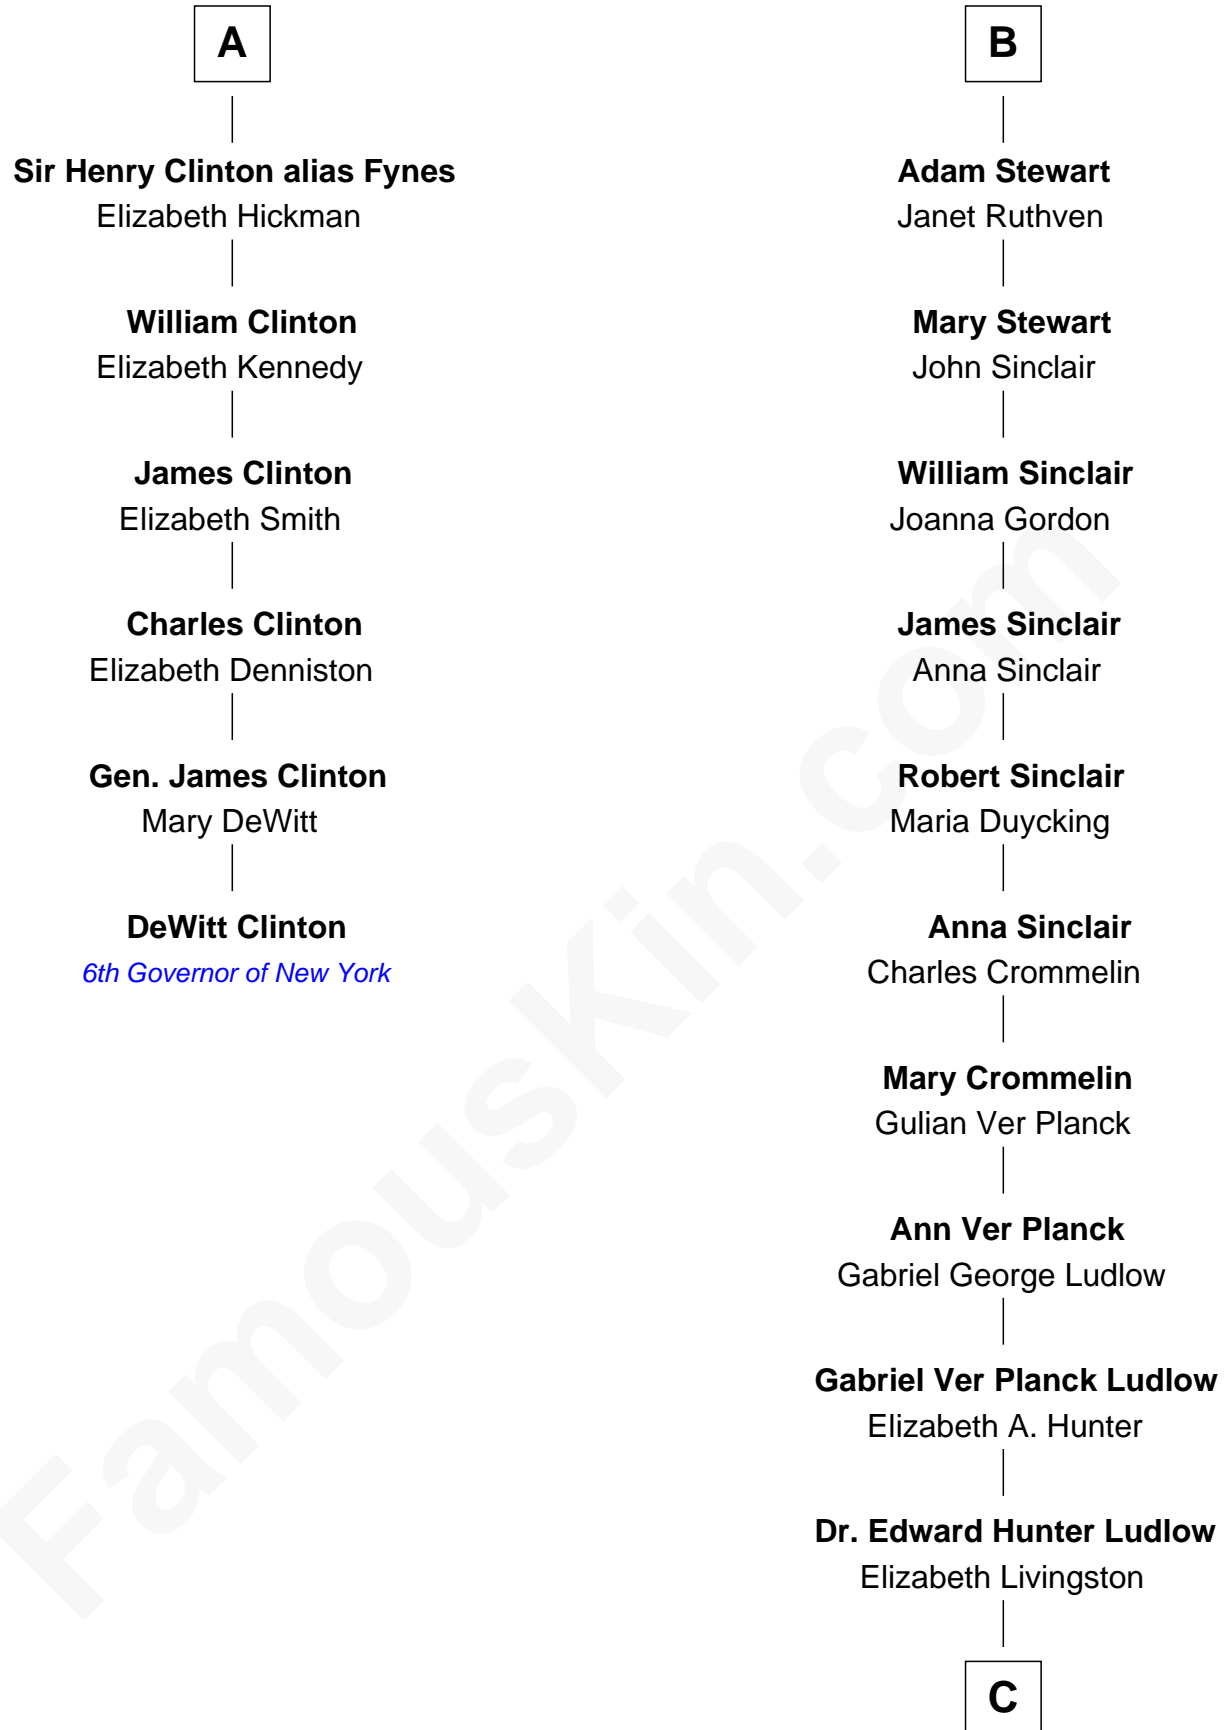

## Relationship Chart of

### DeWitt Clinton

6th Governor of New York

12th cousin 7 times removed of

### Eleanor Roosevelt

First Lady of President Franklin D. Roosevelt

**C**

—  
**Mary Livingston Ludlow**

Valentine Gill Hall

—  
**Anna Rebecca Hall**

Elliott Roosevelt

—  
**Eleanor Roosevelt**

*First Lady of Franklin Roosevelt*

FamousKin.com