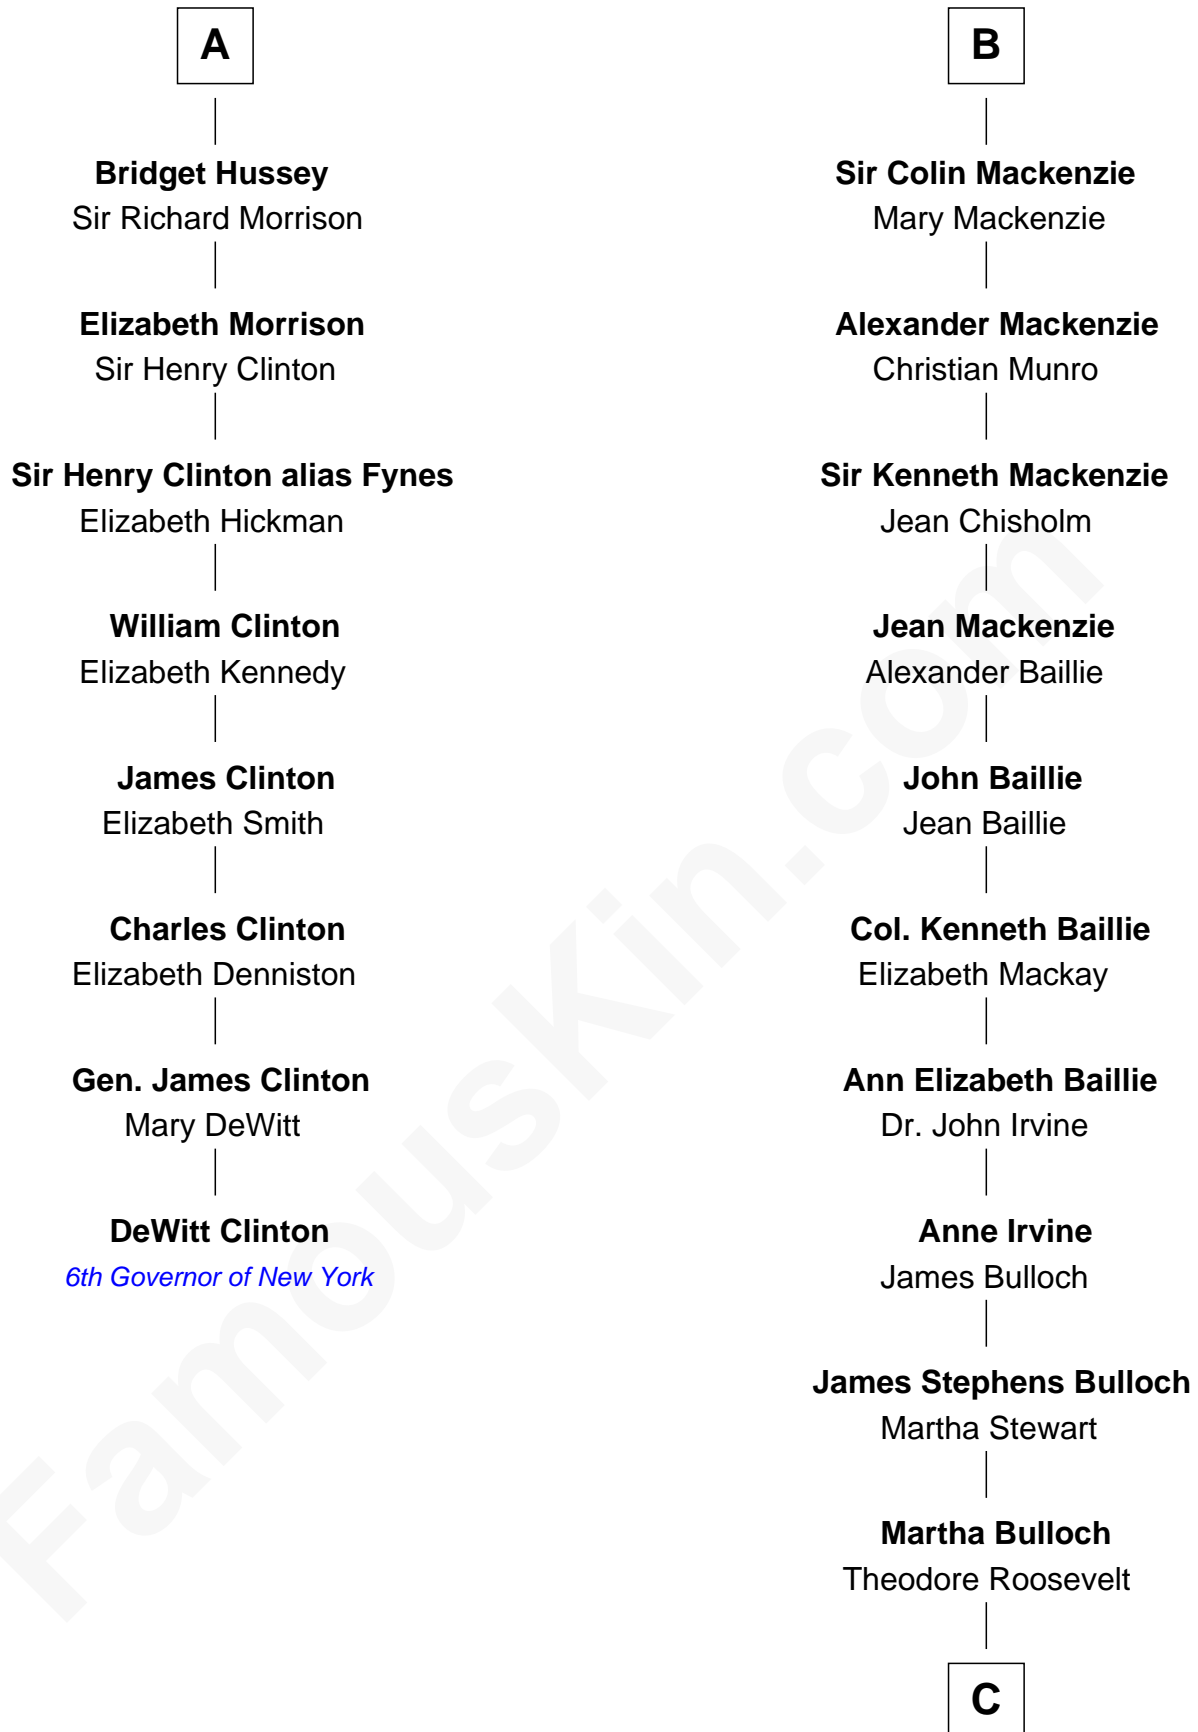

FamousKin.com Relationship Chart of

DeWitt Clinton

6th Governor of New York

14th cousin 4 times removed of

Eleanor Roosevelt

First Lady of President Franklin D. Roosevelt

Henry Plantagenet

Maud de Chaworth

Sir Edmund Grey

Katherine Percy

George Grey

Catherine Herbert

Anne Grey

Sir John Hussey

A

Eleanor Plantagenet

Eleanor Sinclair

John Stewart

Janet Campbell

Elizabeth Stewart

Sir Kenneth Mackenzie

B

C

Elliott Roosevelt
Anna Rebecca Hall

Eleanor Roosevelt
First Lady of Franklin Roosevelt

FamousKin.com