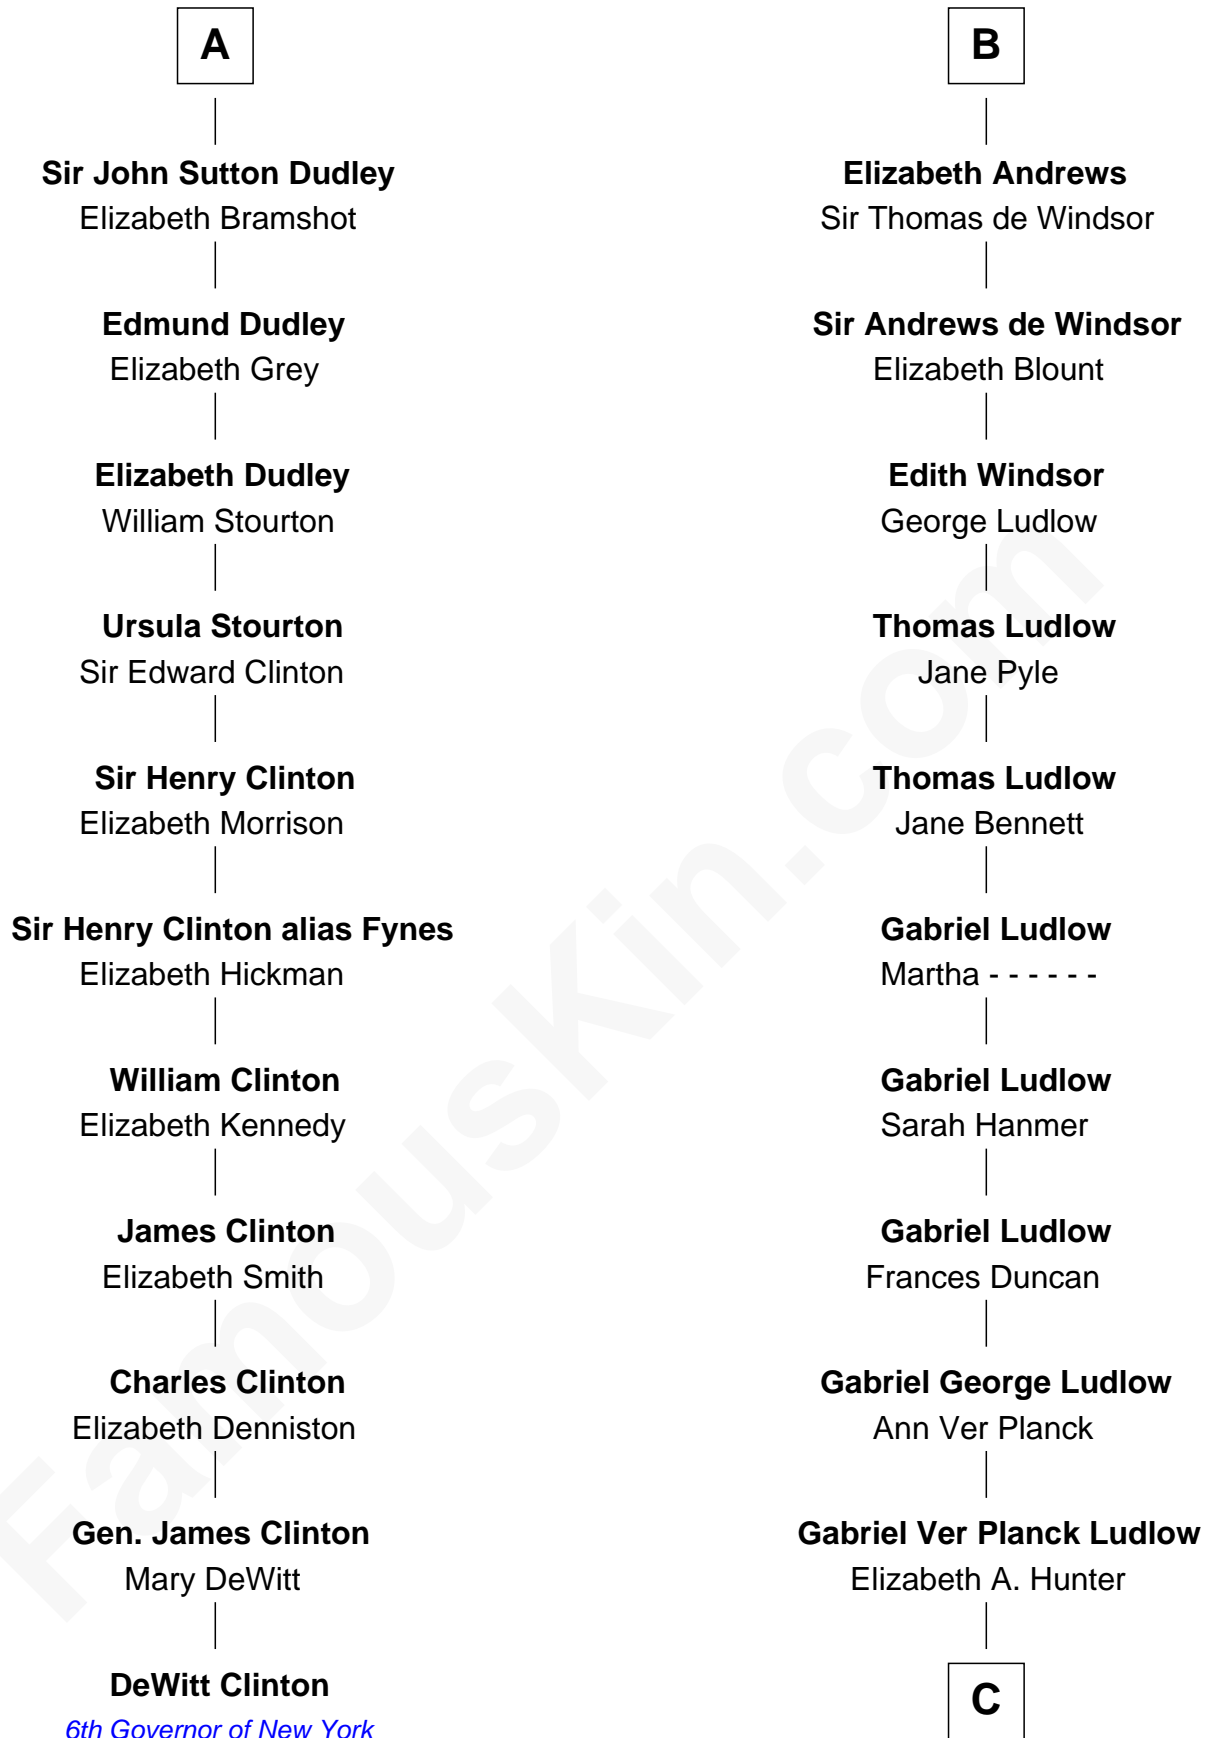

FamousKin.com Relationship Chart of

DeWitt Clinton

6th Governor of New York

17th cousin 3 times removed of

Eleanor Roosevelt

First Lady of President Franklin D. Roosevelt

Sir Hugh le Despencer

Aveline Basset

Catherine de Beaumont

Elizabeth Luttrell

John Stratton

Elizabeth Stratton

John Andrews

B

C

Dr. Edward Hunter Ludlow

Elizabeth Livingston

Mary Livingston Ludlow

Valentine Gill Hall

Anna Rebecca Hall

Elliott Roosevelt

Eleanor Roosevelt

First Lady of Franklin Roosevelt