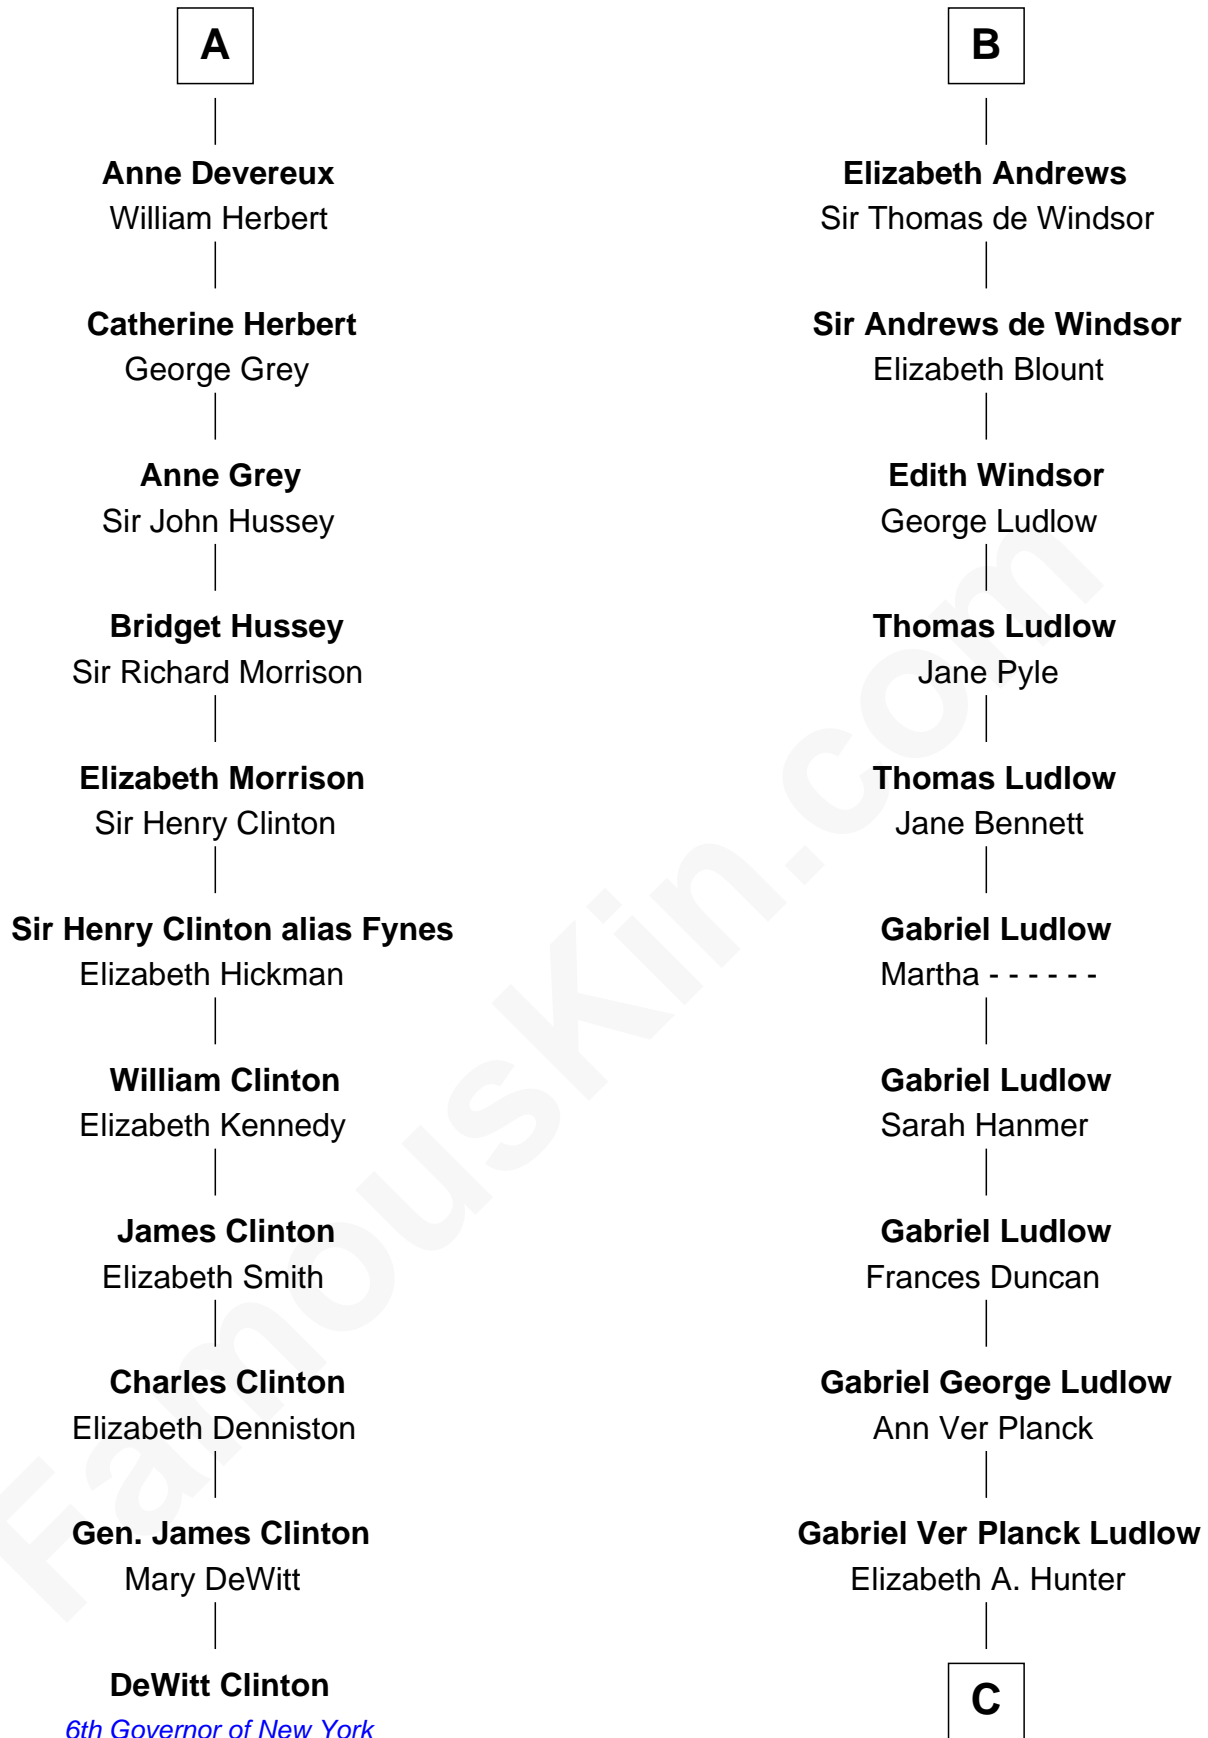

FamousKin.com Relationship Chart of

DeWitt Clinton

6th Governor of New York

17th cousin 3 times removed of

Eleanor Roosevelt

First Lady of President Franklin D. Roosevelt

Sir Humphrey de Bohun

Eleanor de Braiose

Margery de Bohun
Sir Thebaud de Verdun

Sir Thebaud de Verdun
Maud Mortimer

Margery de Verdun
Sir John Crophull

Thomas Crophull
Sybil Delabere

Agnes Crophull
Sir Walter Devereux

Sir Walter Devereux
Elizabeth Bromwich

Sir Walter Devereux
Elizabeth Merbery

A

Humphrey de Bohun
Maud de Fiennes

Humphrey de Bohun
Elizabeth Plantagenet

Margaret de Bohun
Sir Hugh de Courtney

Elizabeth de Courtney
Sir Andrew Luttrell

Sir Hugh Luttrell
Catherine de Beaumont

Elizabeth Luttrell
John Stratton

Elizabeth Stratton
John Andrews

B

C

Dr. Edward Hunter Ludlow

Elizabeth Livingston

Mary Livingston Ludlow

Valentine Gill Hall