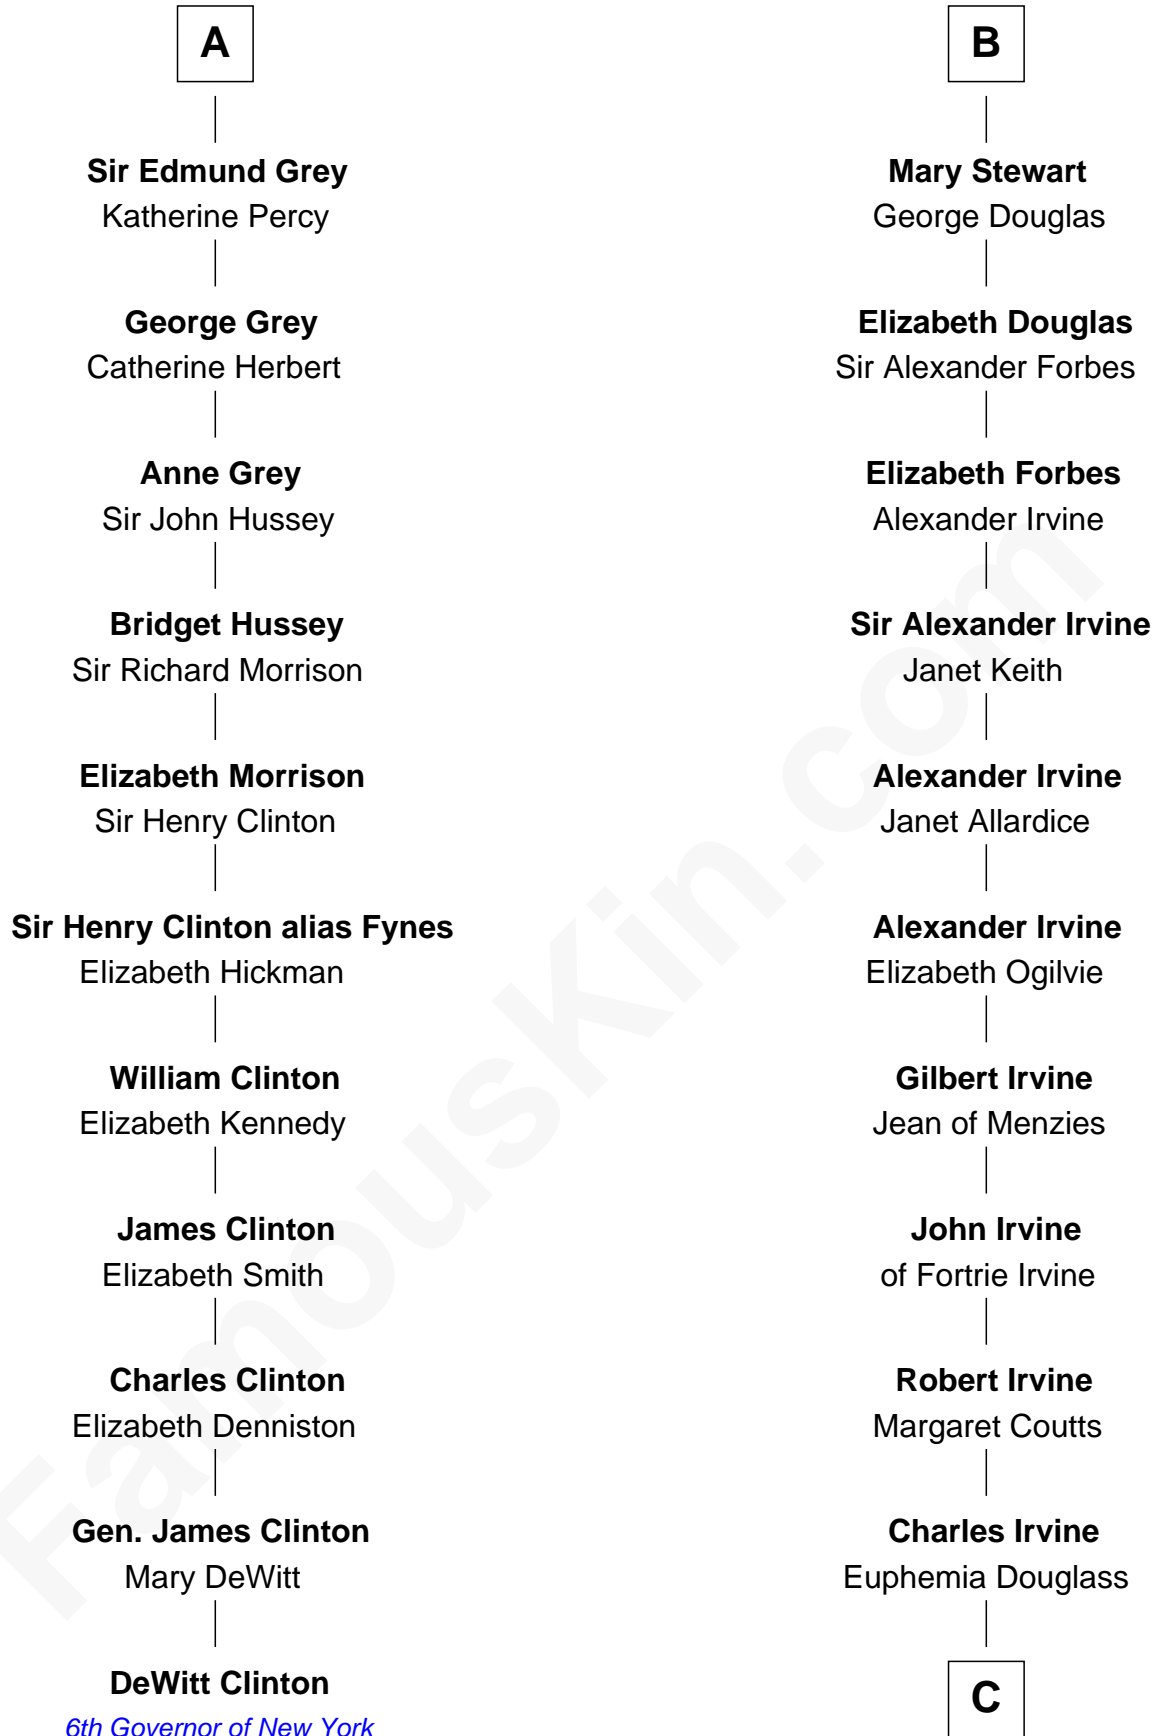

FamousKin.com Relationship Chart of

DeWitt Clinton

6th Governor of New York

17th cousin 4 times removed of

Theodore Roosevelt

26th U.S. President

David of Huntingdon

Maud of Chester

Theodore Roosevelt

↓
Theodore Roosevelt

26th U.S. President